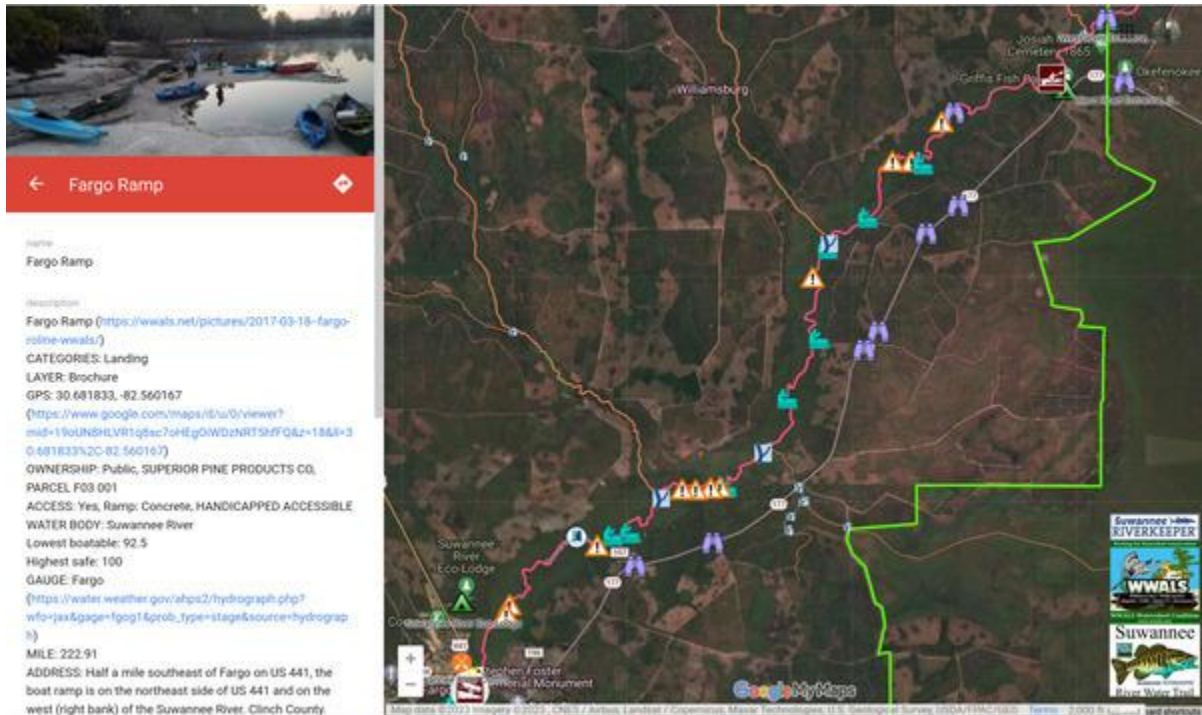

## Fargo Ramp:

Finally, Fargo Ramp is highlighted by this white circle in the bottom left corner of the map.

<https://www.google.com/maps/d/u/0/viewer?mid=19oUN8HLVR1q8sc7oHEgOiWDzNRT5hfFQ&ll=30.736971546209737%2C-82.49656979392364&z=13>

MILE: 222.91; 14.35 miles downstream from Griffis Fish Camp Landing