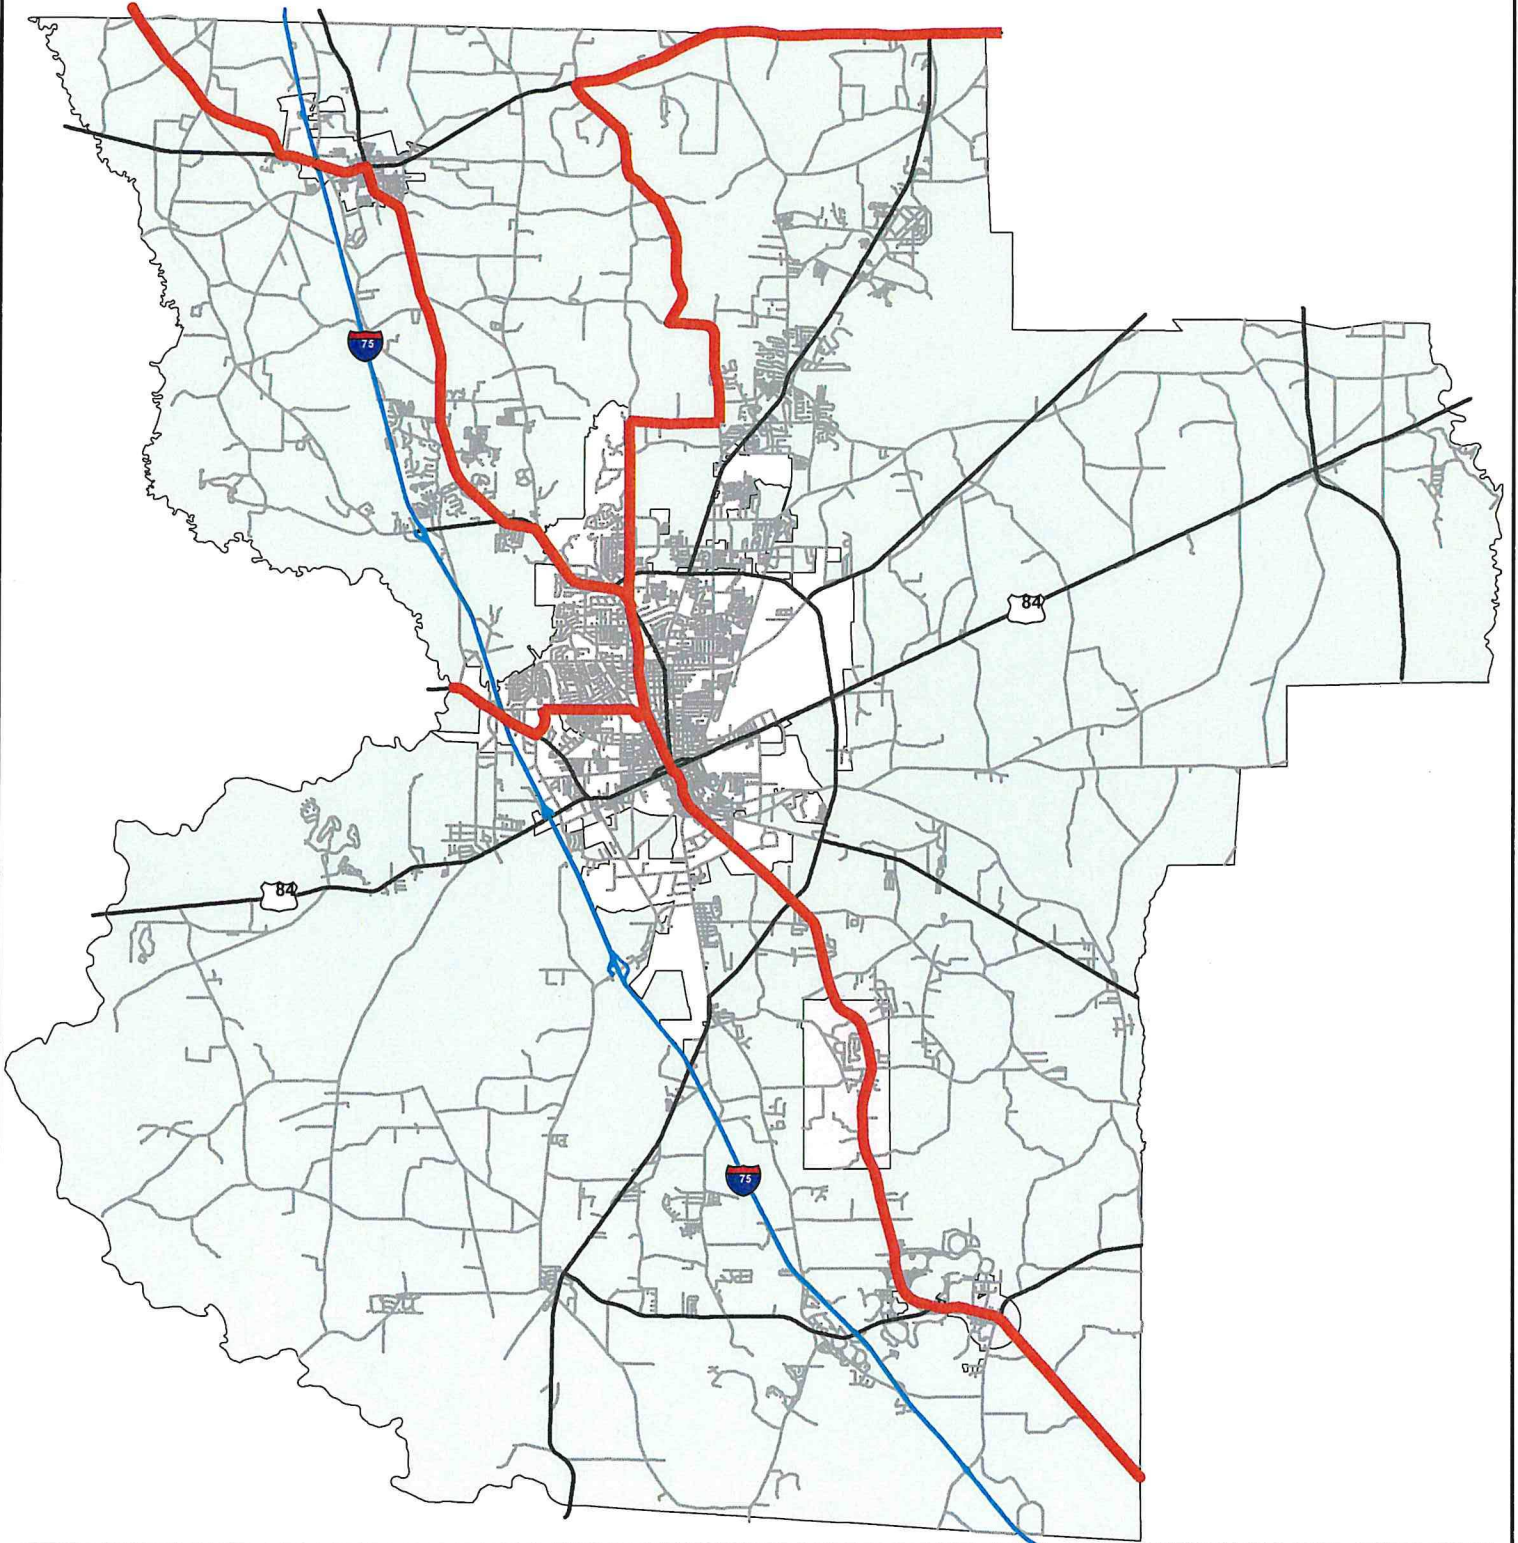

Lowndes County Bike Routes

Legend

- Bike Route
- State Roads
- County
- Hazle
- Remerton
- I-75
- roads
- Dasher
- Lake Park
- Valdosta