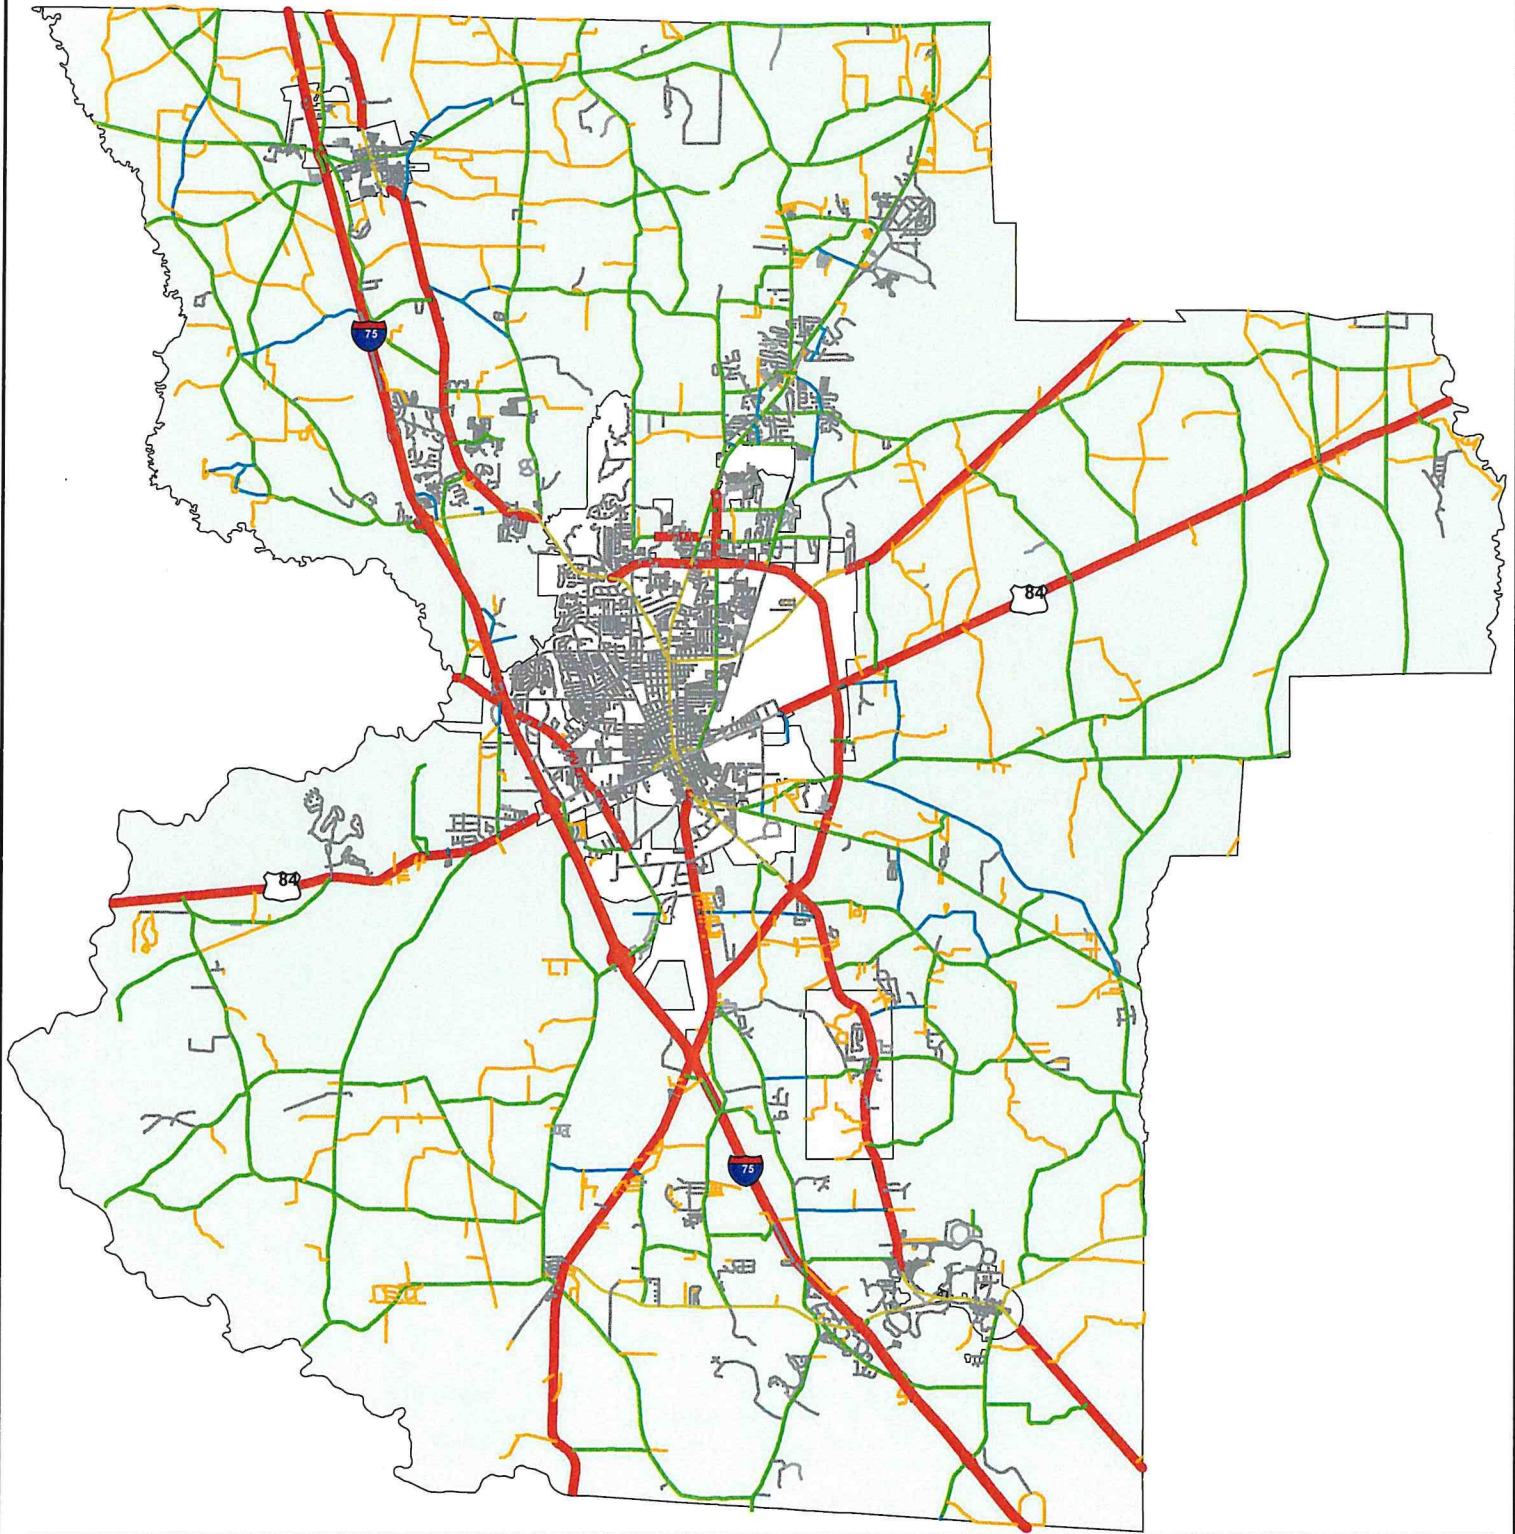

Lowndes County Road Map

Legend

 ARTERIAL

 LOCAL ROAD

 LOCAL ROAD - DIRT

 MAJOR COLLECTOR

 MINOR COLLECTOR

 County

 Dasher

 Hahira

 Lake Park

 Remerton

 Valdosta

10,000 5,000 0 10,000 Feet