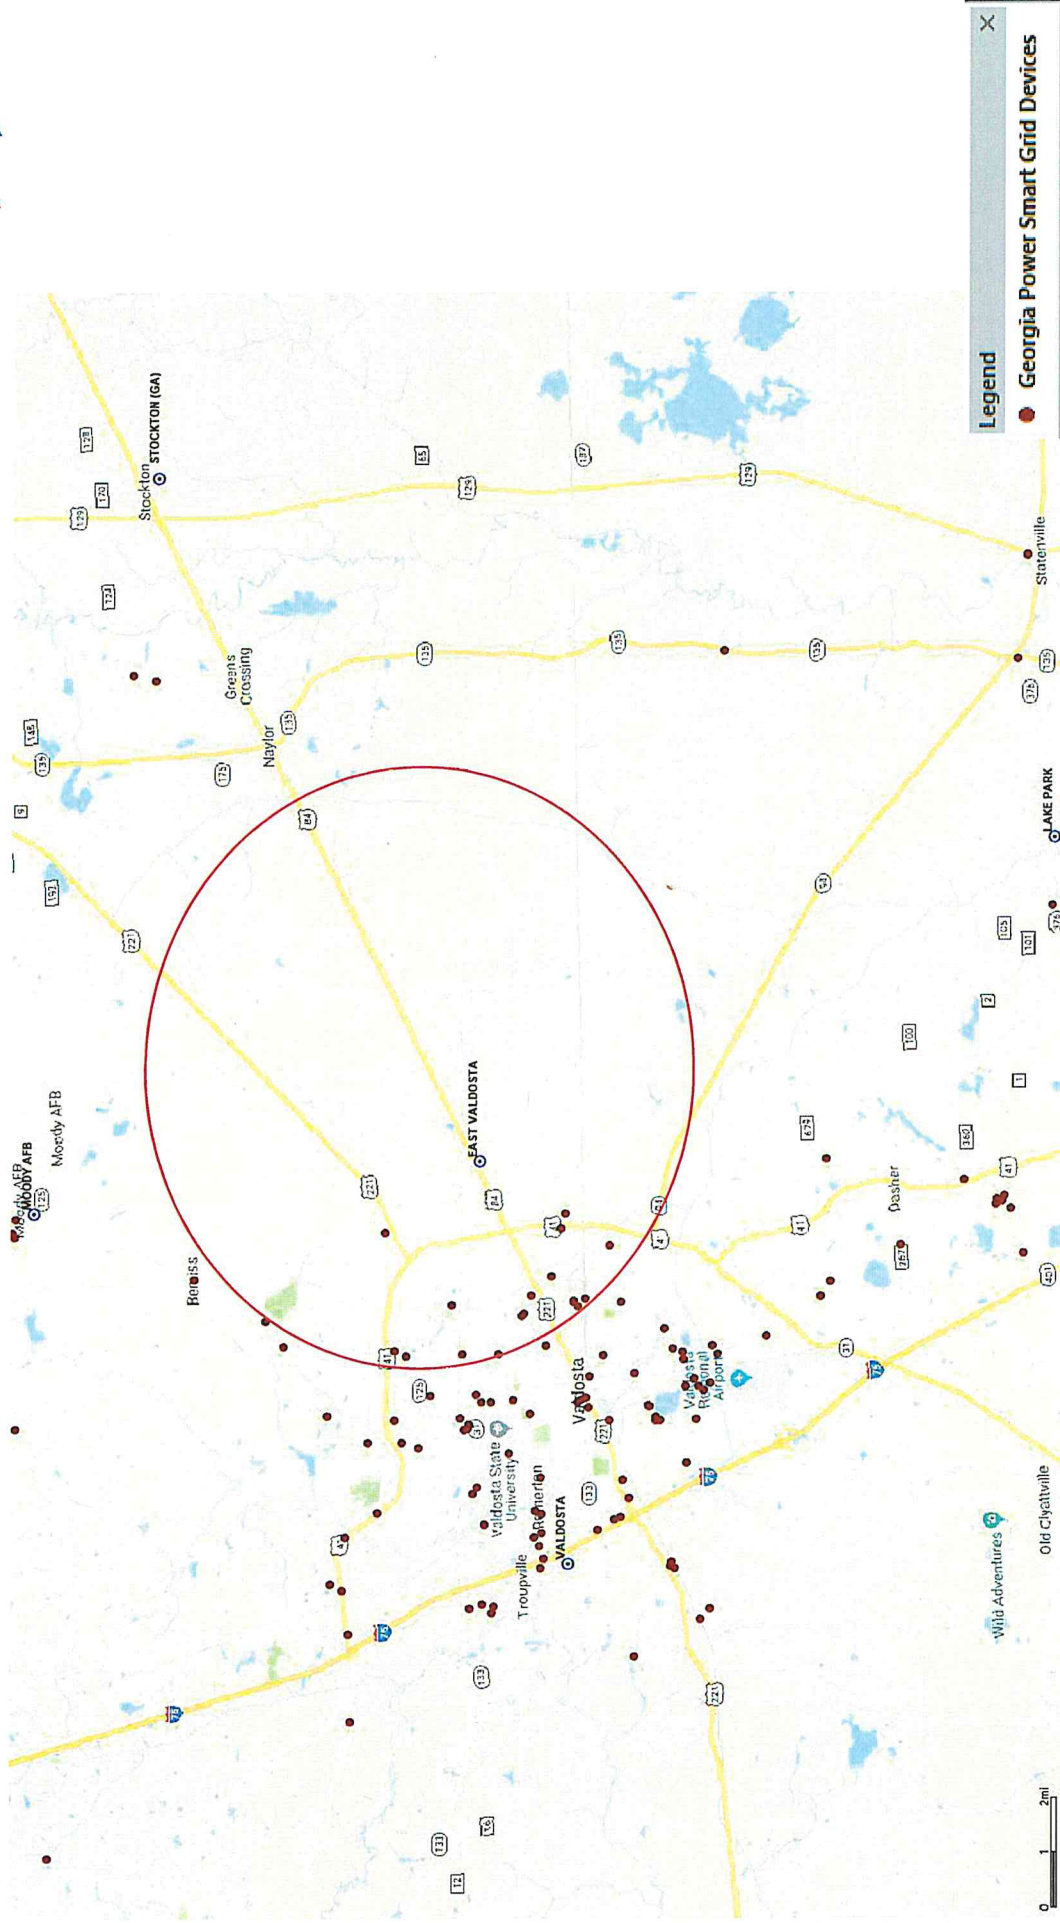

EAST VALDOSTA SITE LOCATION WITH GEORGIA POWER SMART GRID DEVICES

- This site is also needed to provide good coverage and throughput to the Georgia Power smart grid devices in the surrounding area.