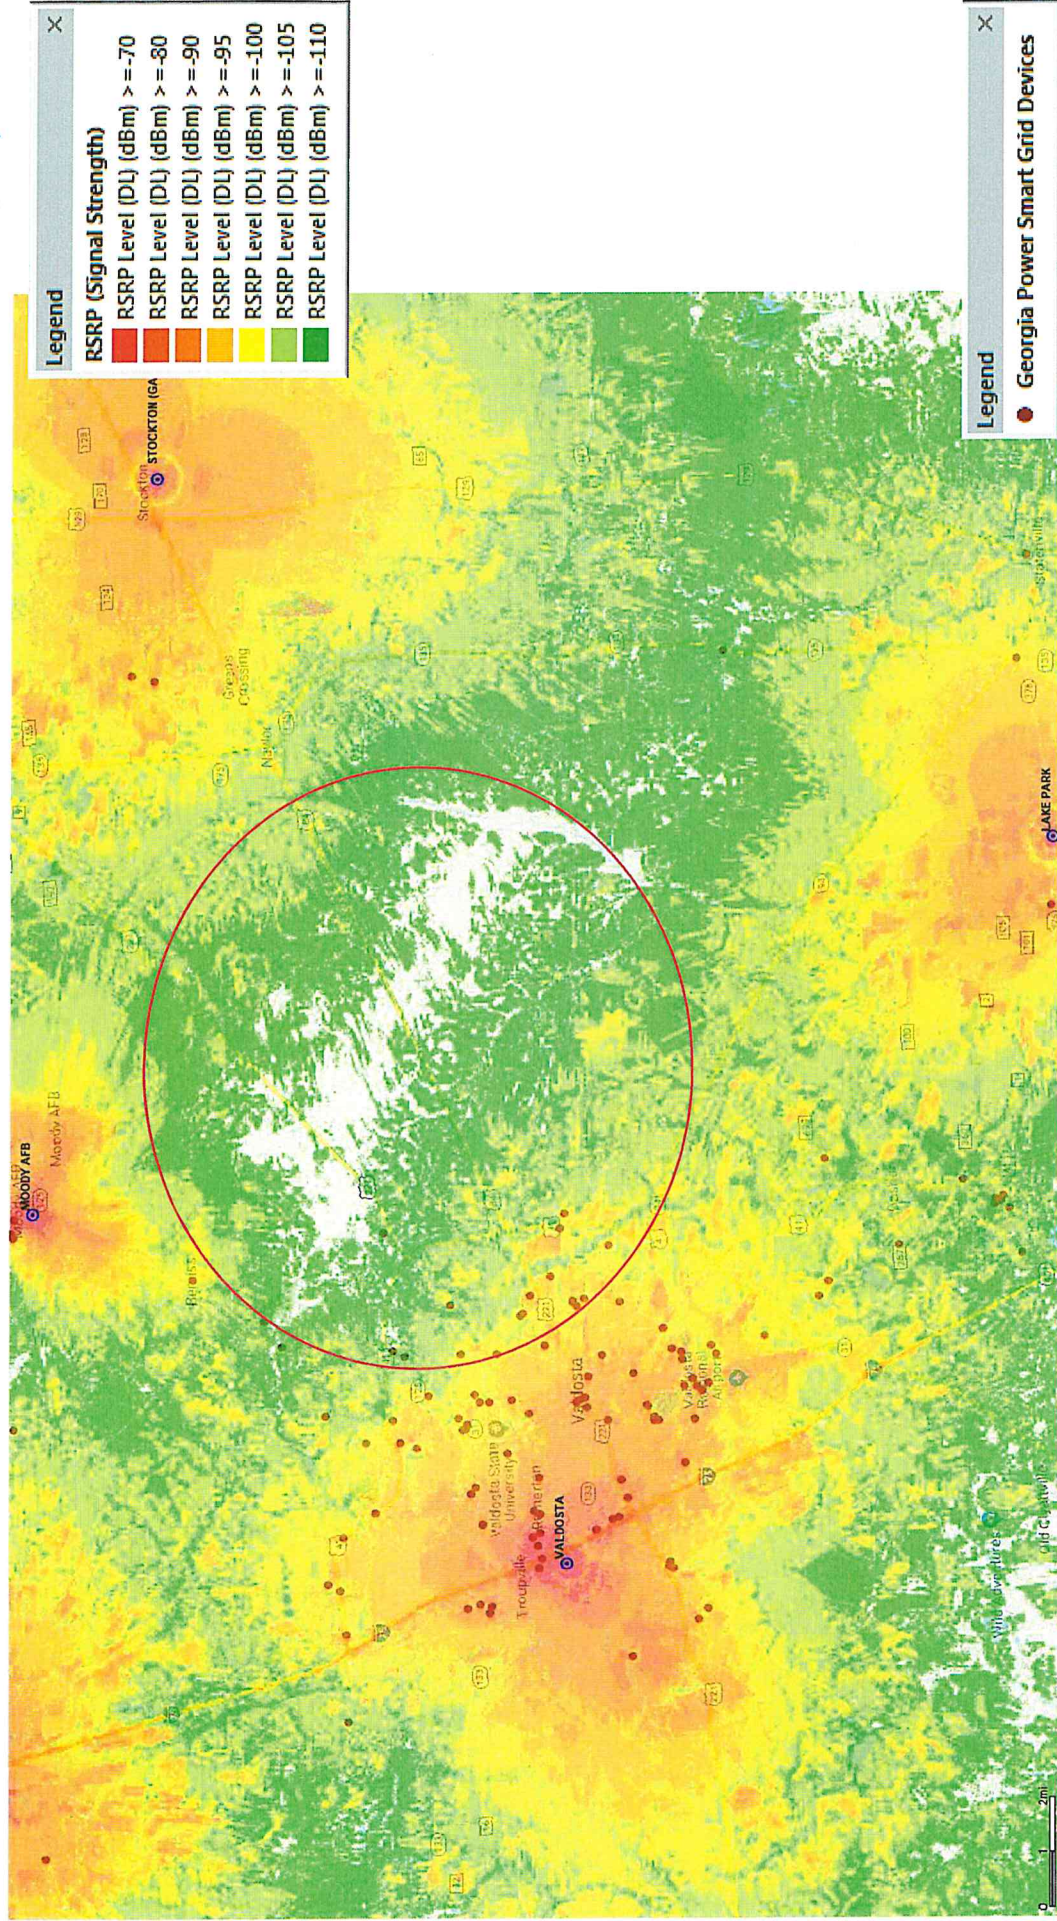

RSRP (Signal Strength) Coverage without the East Valdosta Site

- Without the new site, the signal strength is low/poor and non-existent on US HWY 84, US HWY 221, US HWY 41, and at the Georgia Power smart grid device locations.