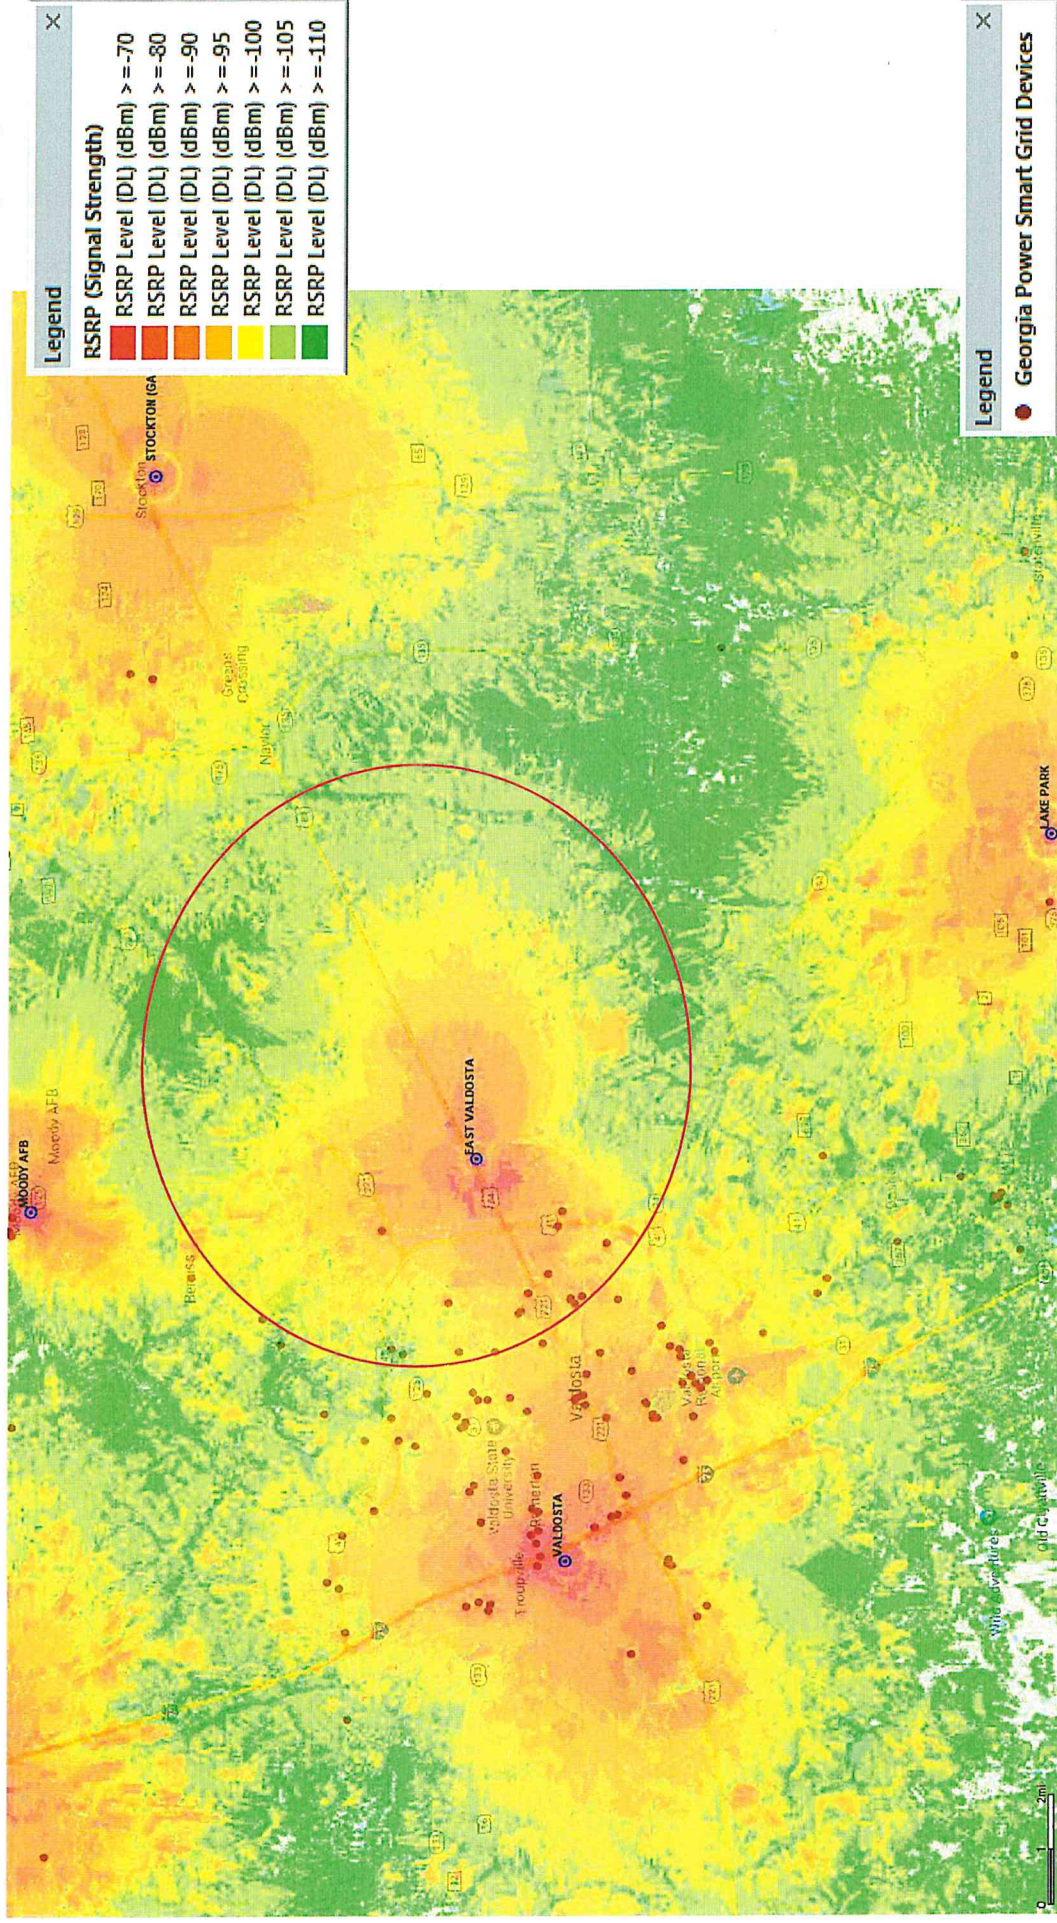

RSRP (Signal Strength) Coverage with the East Valdosta Site

- With the new site, the signal strength is strong on US HWY 84, US HWY 221, US HWY 41, and at the Georgia Power smart grid device locations.