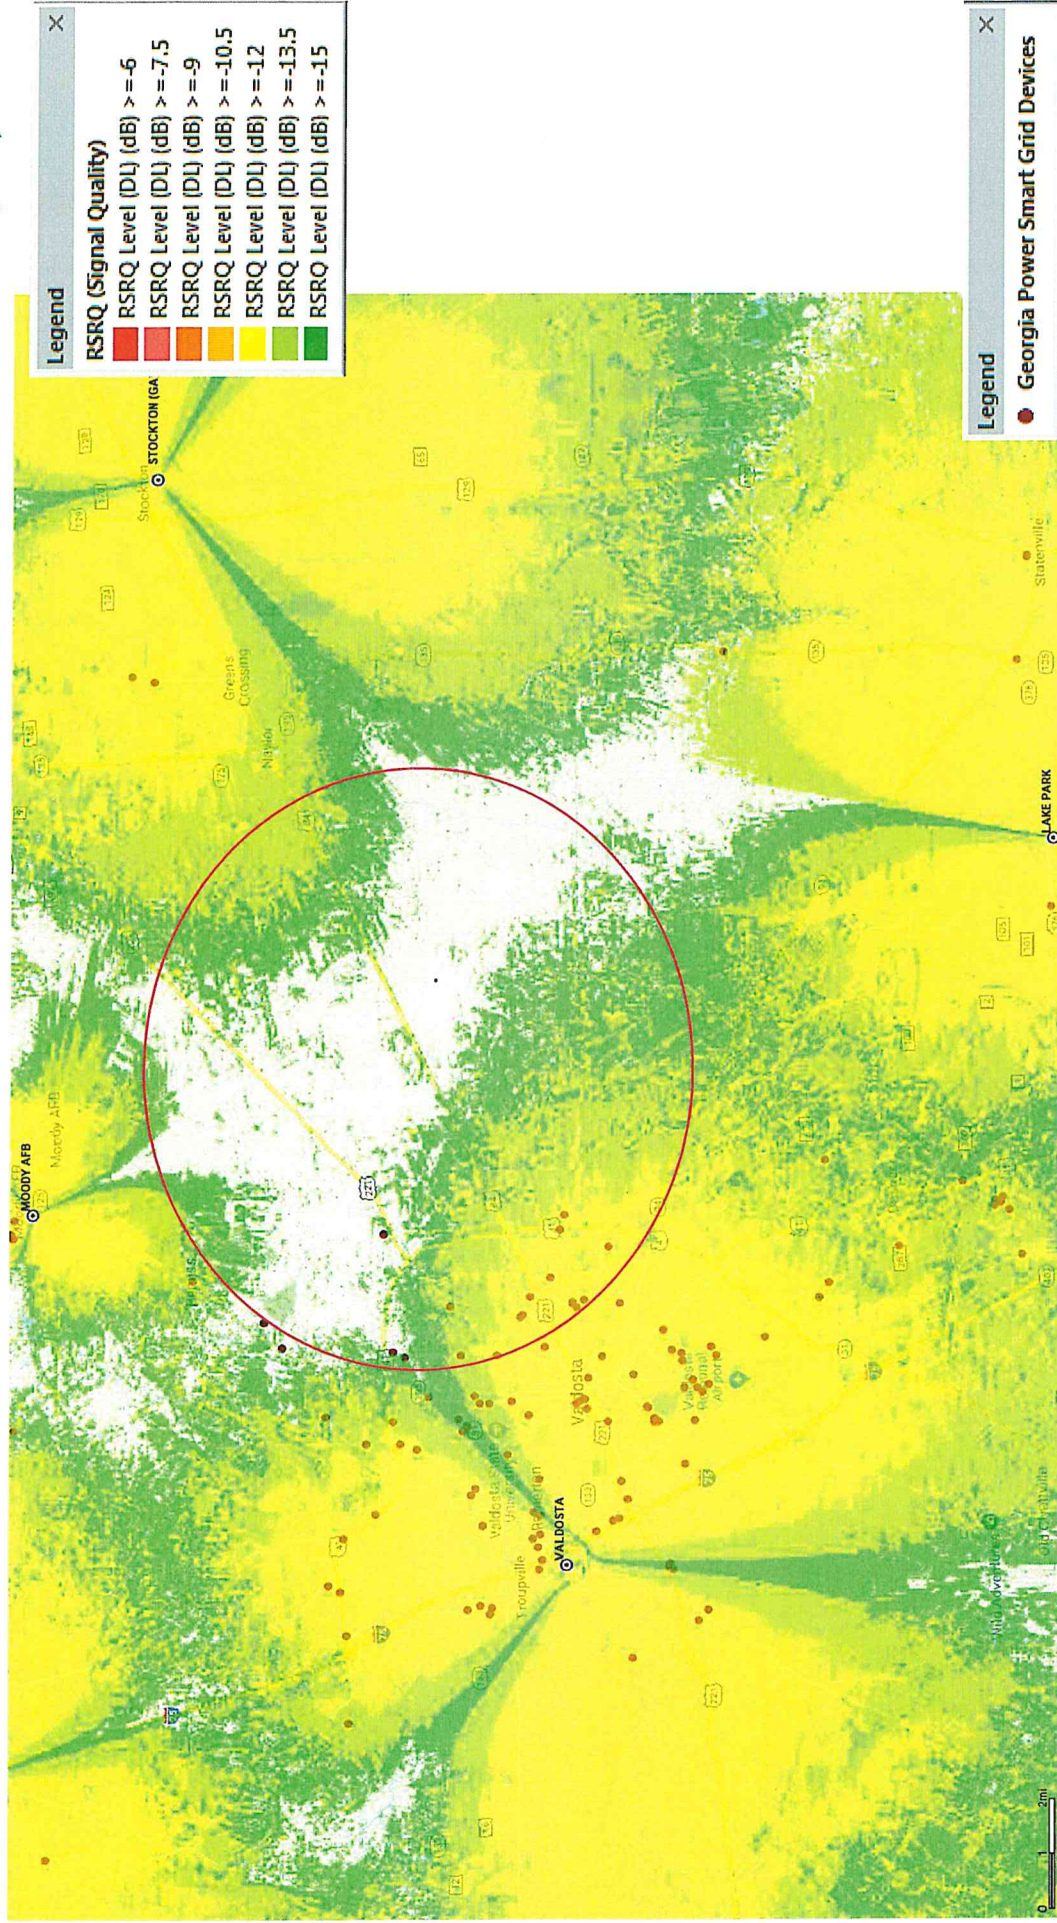

# RSRQ (Signal Quality) Coverage without the East Valdosta Site

- Without the new site, the signal quality is poor in and around the area. Poor signal quality means low throughput.