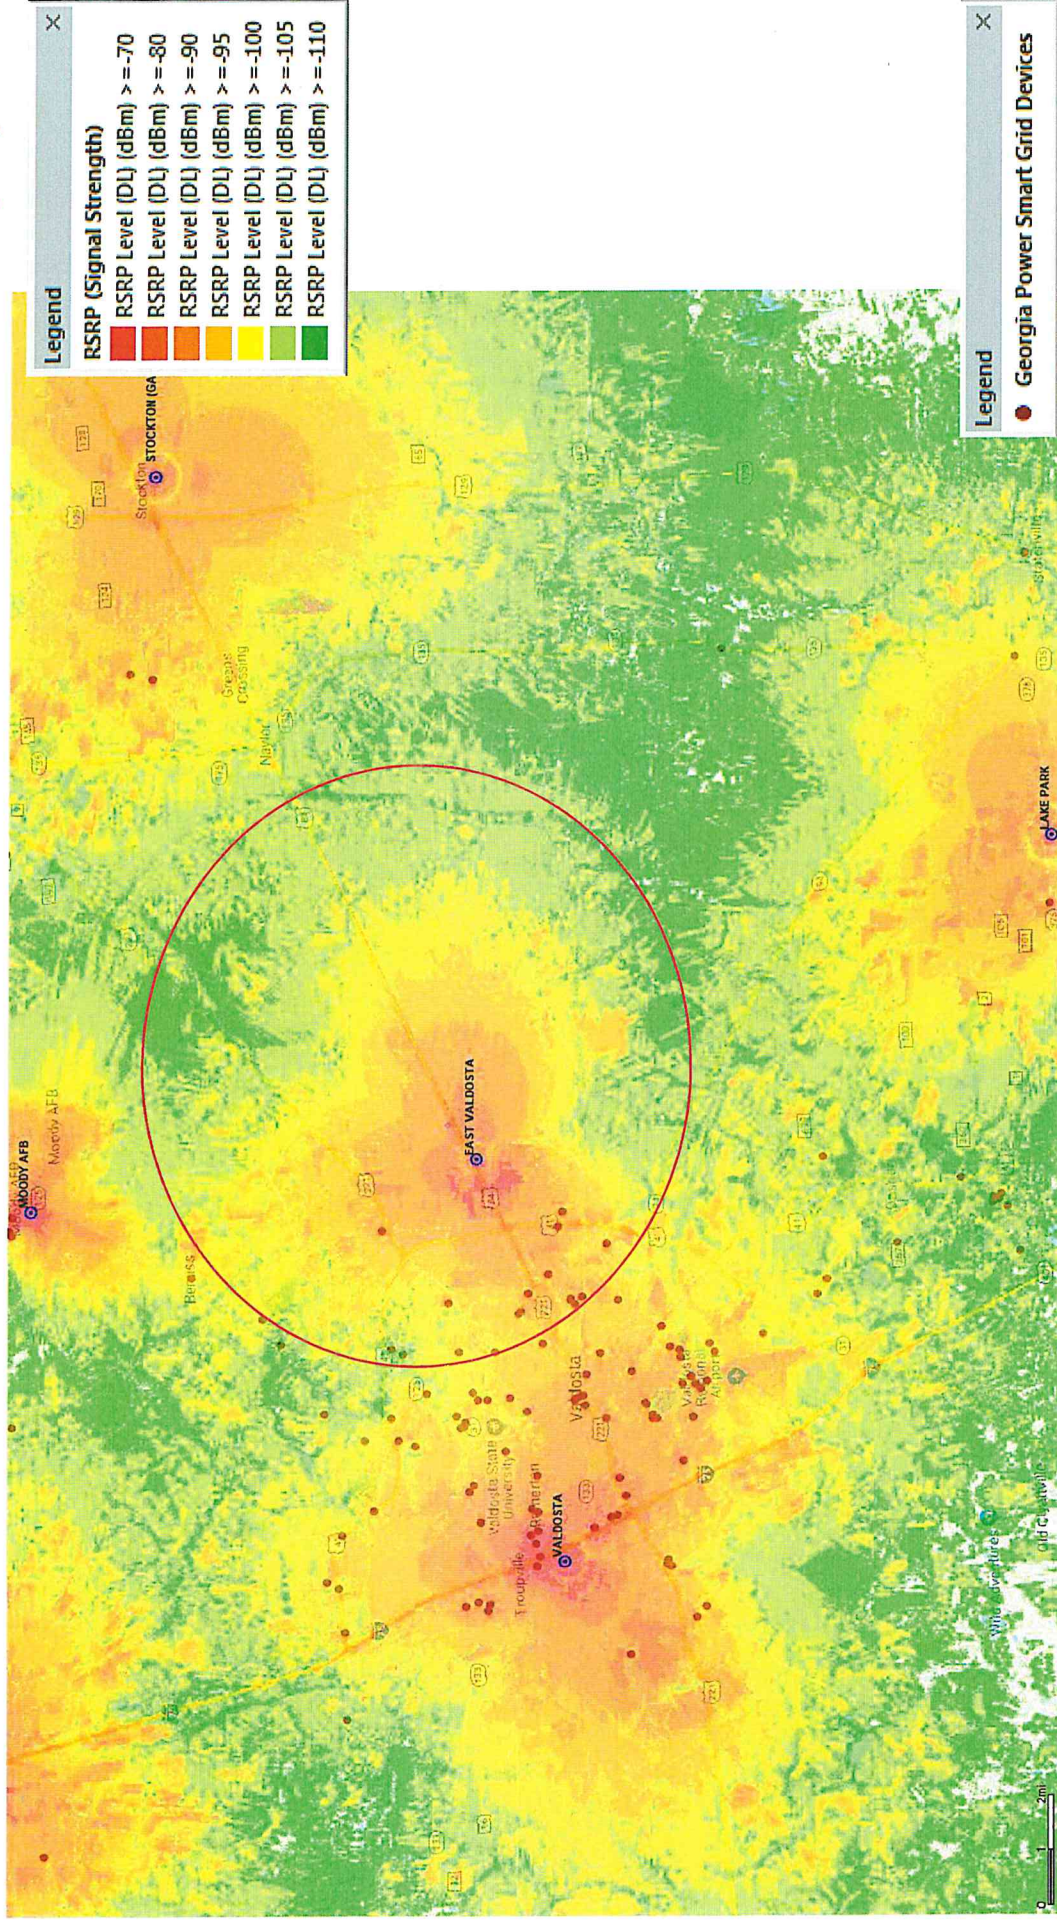

RSRP (Signal Strength) Coverage with the East Valdosta Site

- With the new site, the signal strength is strong on US HWY 84, US HWY 221, US HWY 41, and at the Georgia Power smart grid device locations.