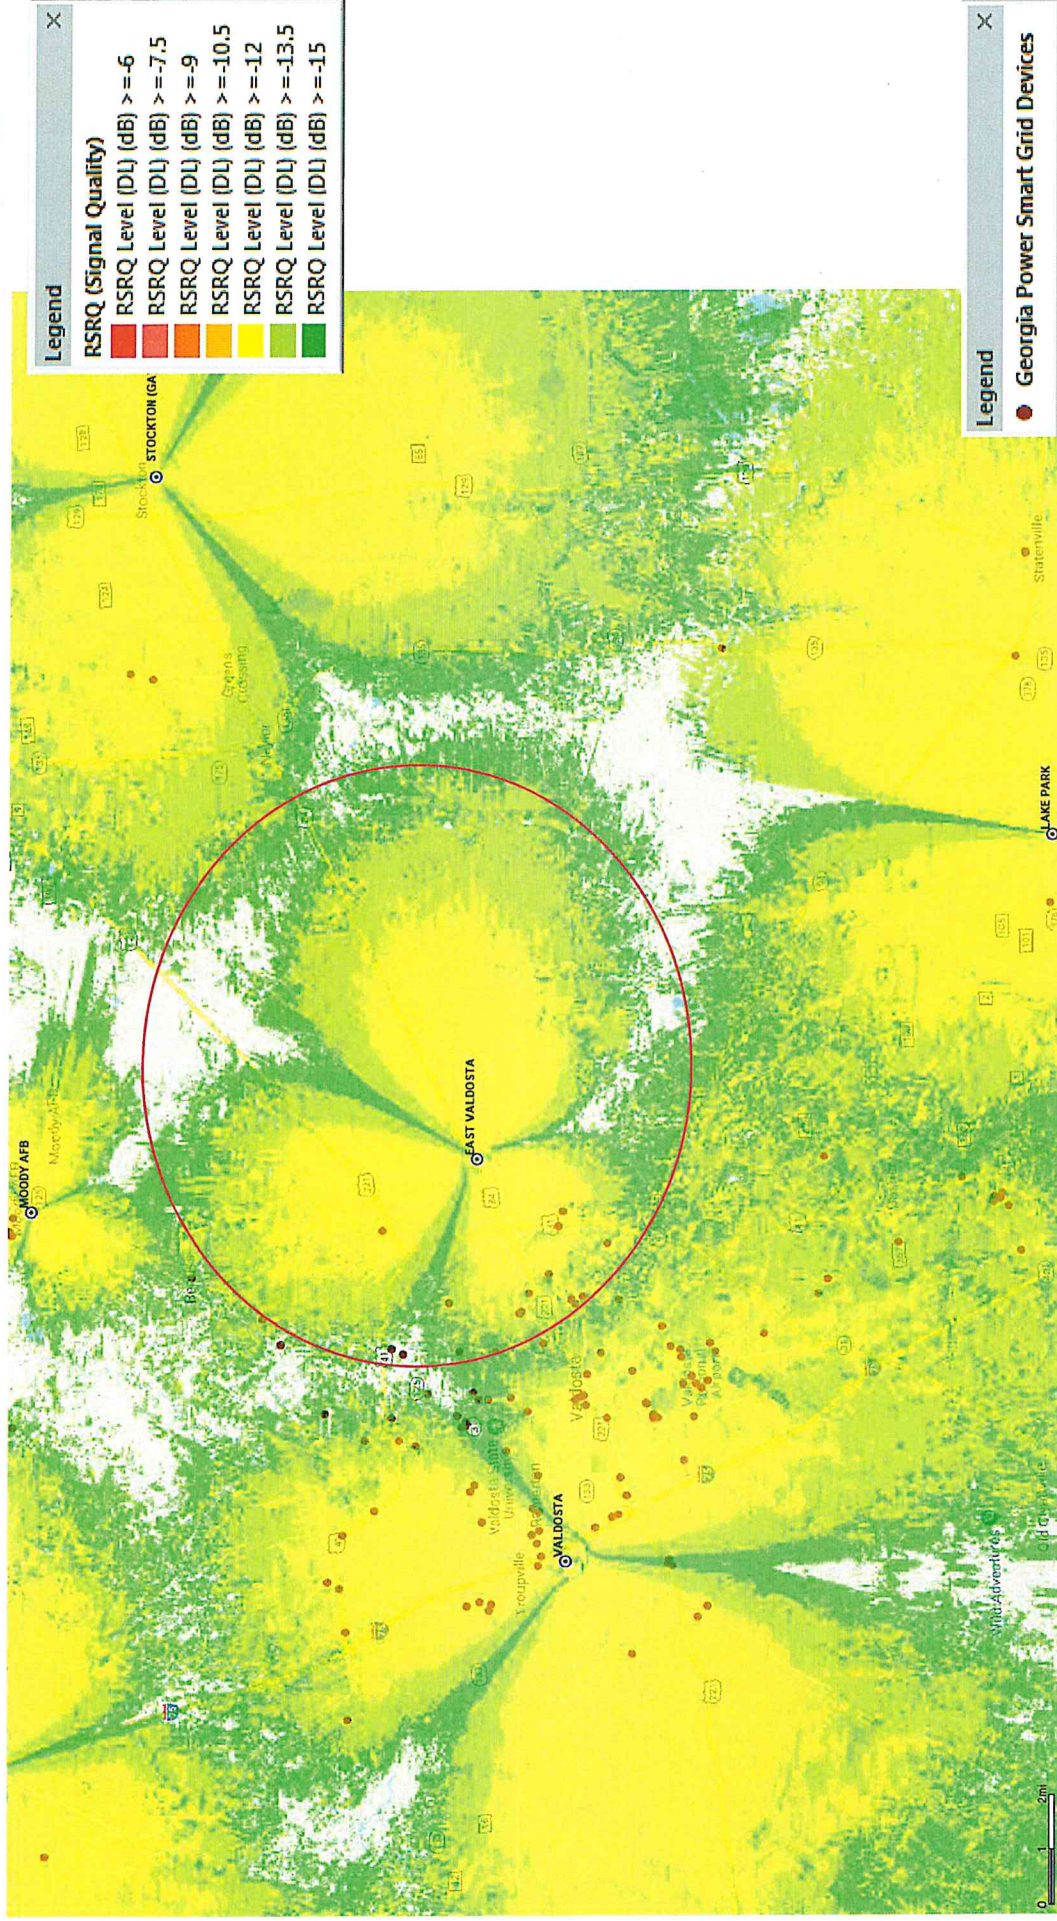

RSRQ (Signal Quality) Coverage with the East Valdosta Site

- With the new site, the signal quality is good on the roads and for the Georgia Power smart grid devices. This will result in good throughput.