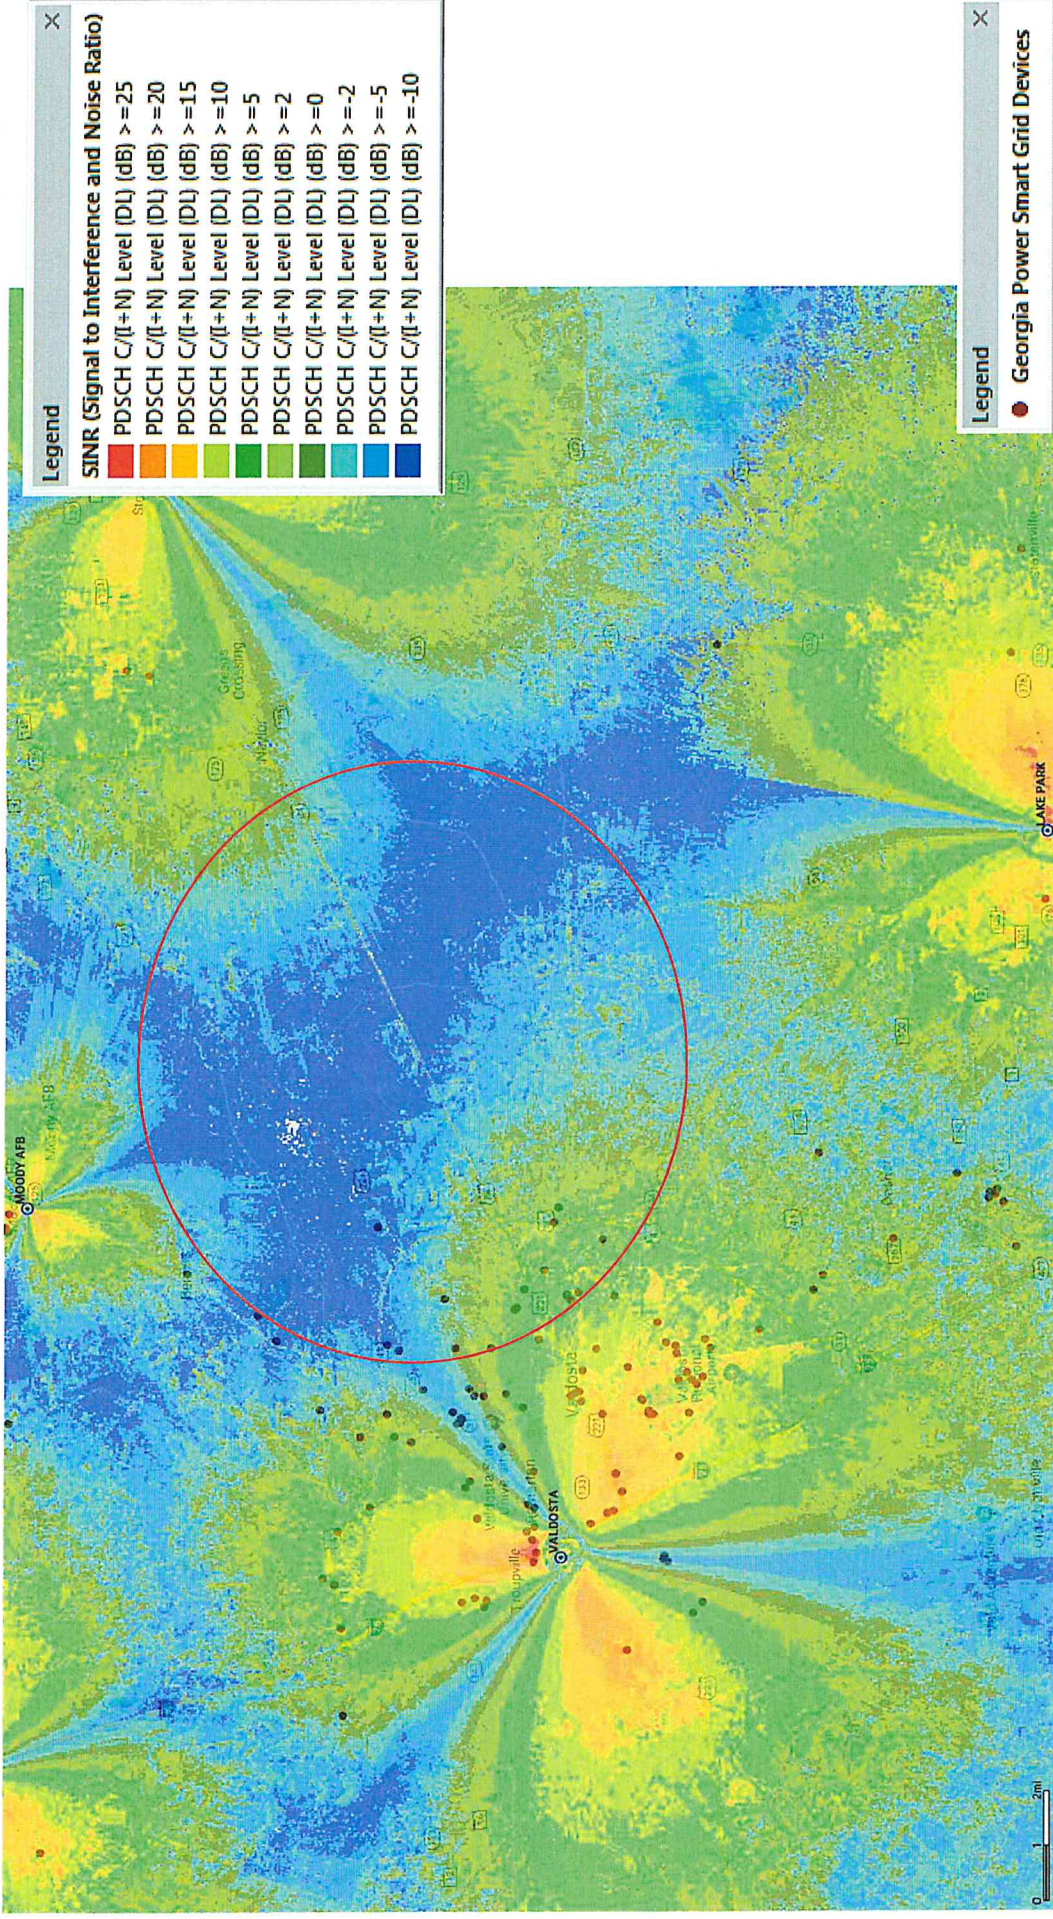

SINR (Signal to Interference and Noise Ratio) without the East Valdosta Site

- Without the new site, the SINR is low/poor in and around the area. Poor SINR means low throughput.