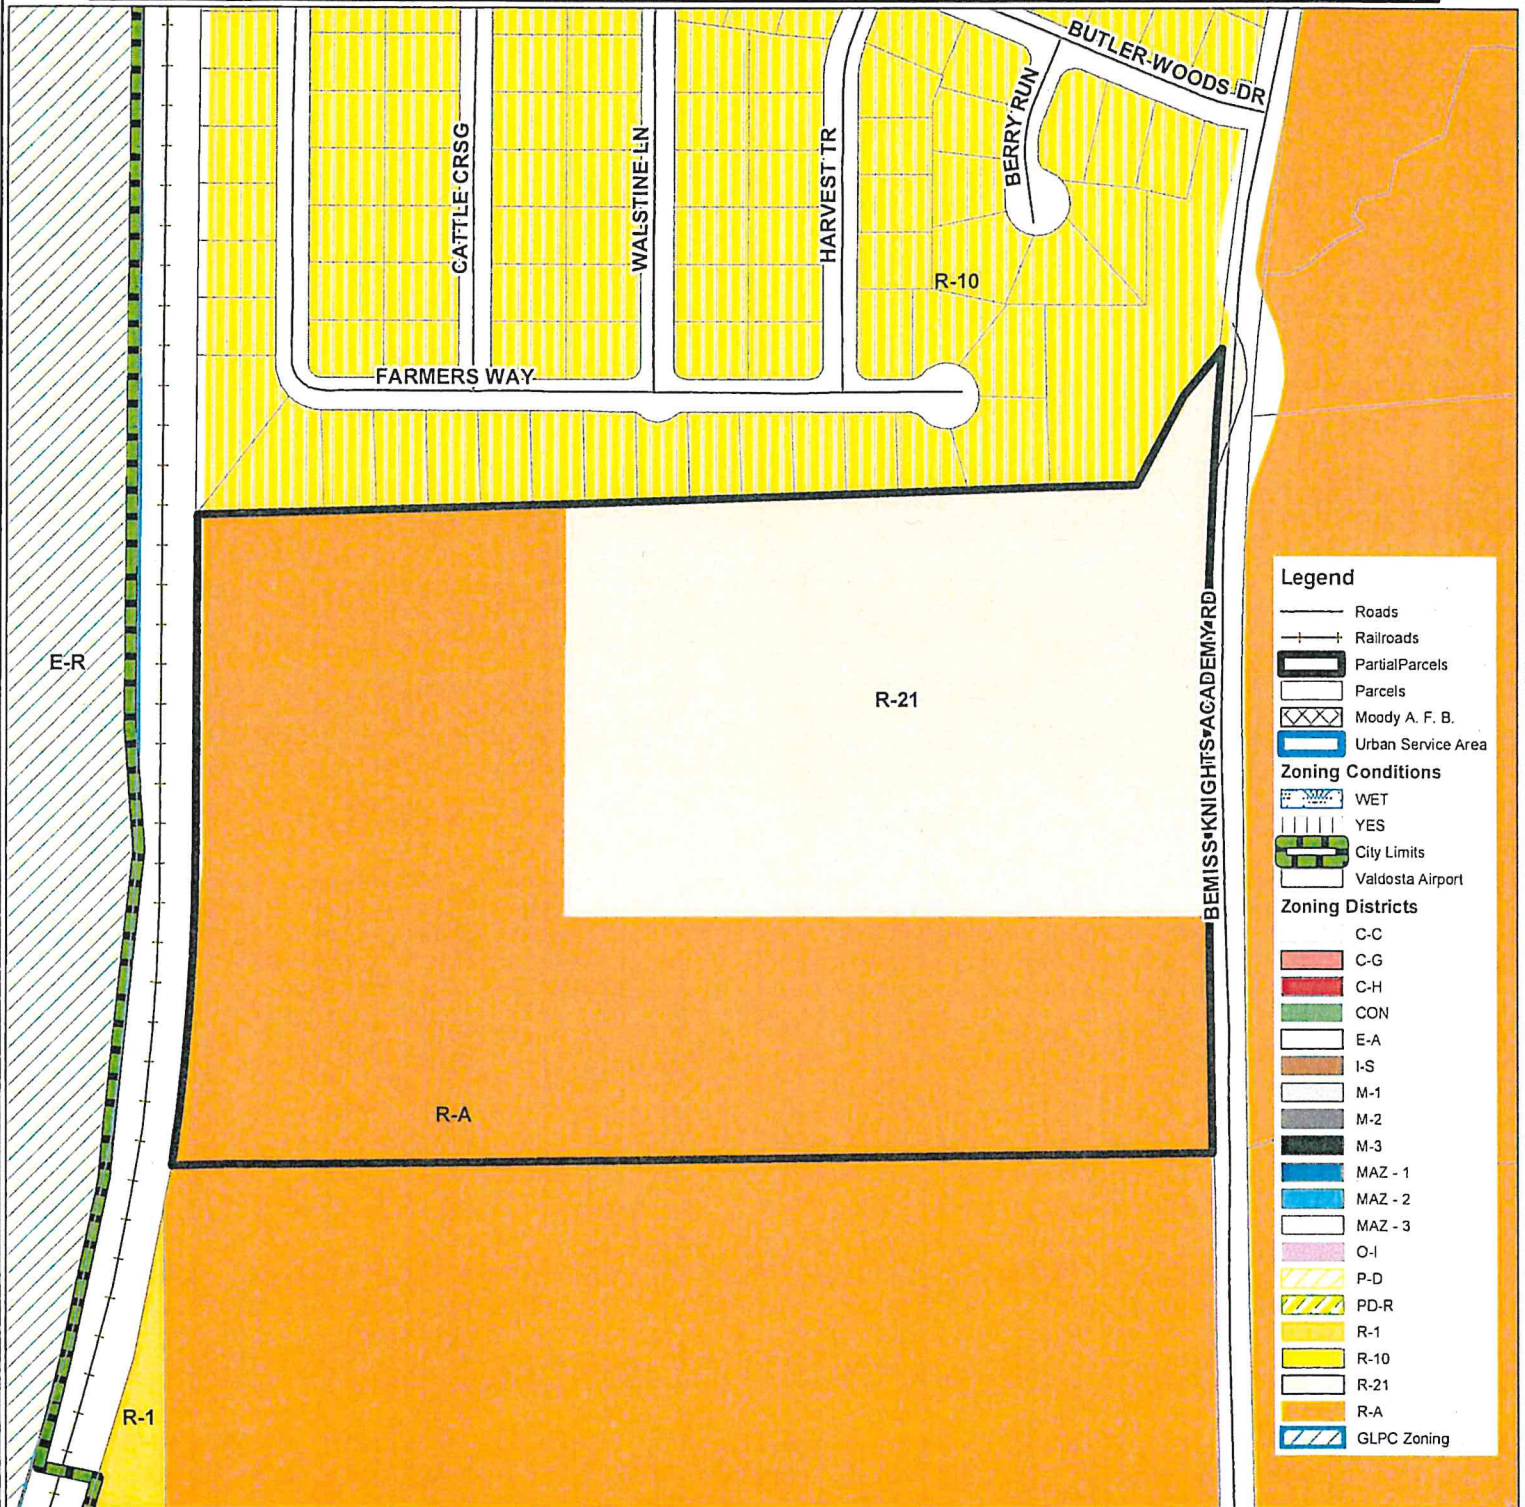

REZ-2019-08

Zoning Location Map

KNUDSON & SON OUTDOOR ACTIVITIES
Rezoning Request

CURRENT ZONING: R-21 & R-A
PROPOSED ZONING: R-A

Legend

- Roads
- +— Railroads
- ▭ Partial Parcels
- ▭ Parcels
- ▭ Moody A. F. B.
- ▭ Urban Service Area
- Zoning Conditions**
- ▭ WET
- ▭ YES
- ▭ City Limits
- ▭ Valdosta Airport
- Zoning Districts**
- ▭ C-C
- ▭ C-G
- ▭ C-H
- ▭ CON
- ▭ E-A
- ▭ I-S
- ▭ M-1
- ▭ M-2
- ▭ M-3
- ▭ MAZ - 1
- ▭ MAZ - 2
- ▭ MAZ - 3
- ▭ O-I
- ▭ P-D
- ▭ PD-R
- ▭ R-1
- ▭ R-10
- ▭ R-21
- ▭ R-A
- ▭ GLPC Zoning