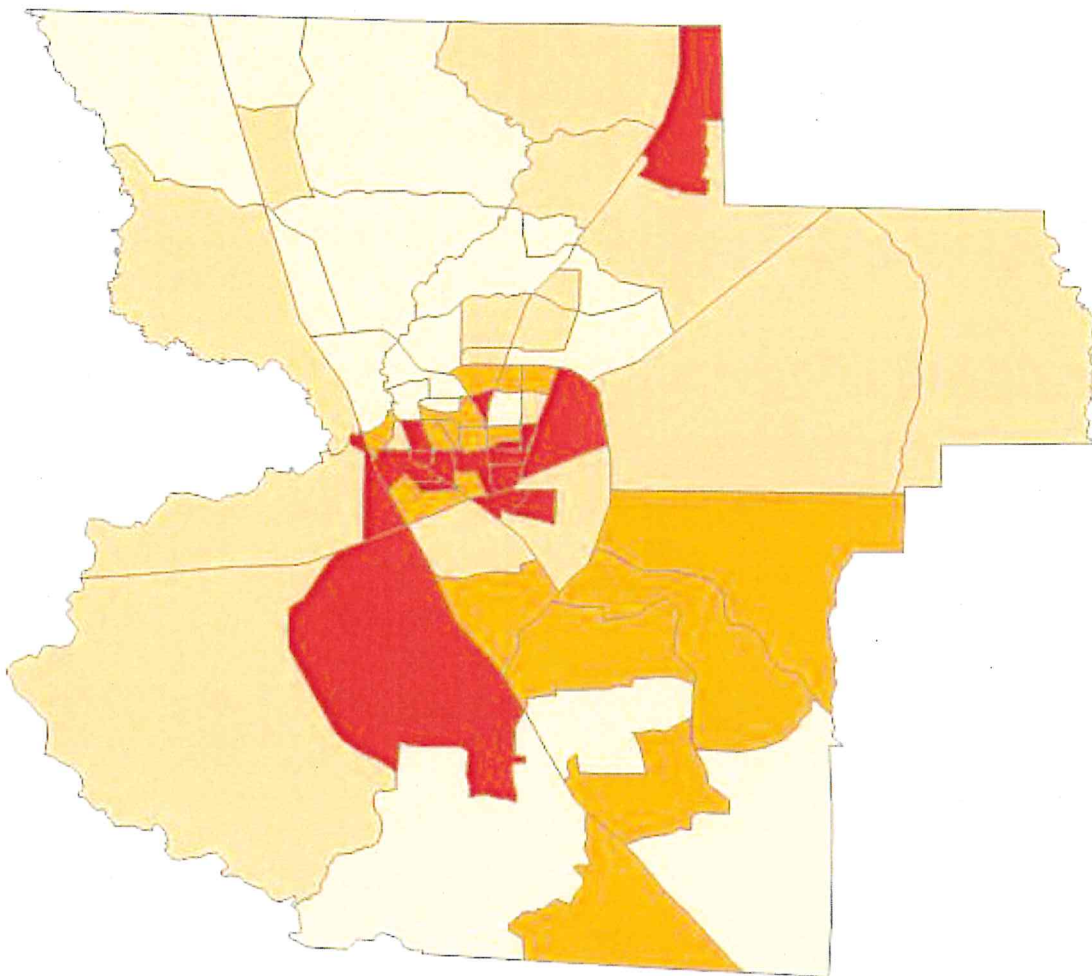

### Population Below Poverty Level by Block Group Lowndes County

| Legend                |                 |
|-----------------------|-----------------|
| % Below Poverty Level |                 |
| Light Yellow          | 0 - 14.58%      |
| Light Orange          | 14.59% - 20.74% |
| Orange                | 20.75% - 37.36% |
| Dark Red              | 37.37% - 66.10% |

Data Source: US Census Bureau  
2017 5-Year American Community Survey

0 2.5 5 10 Miles