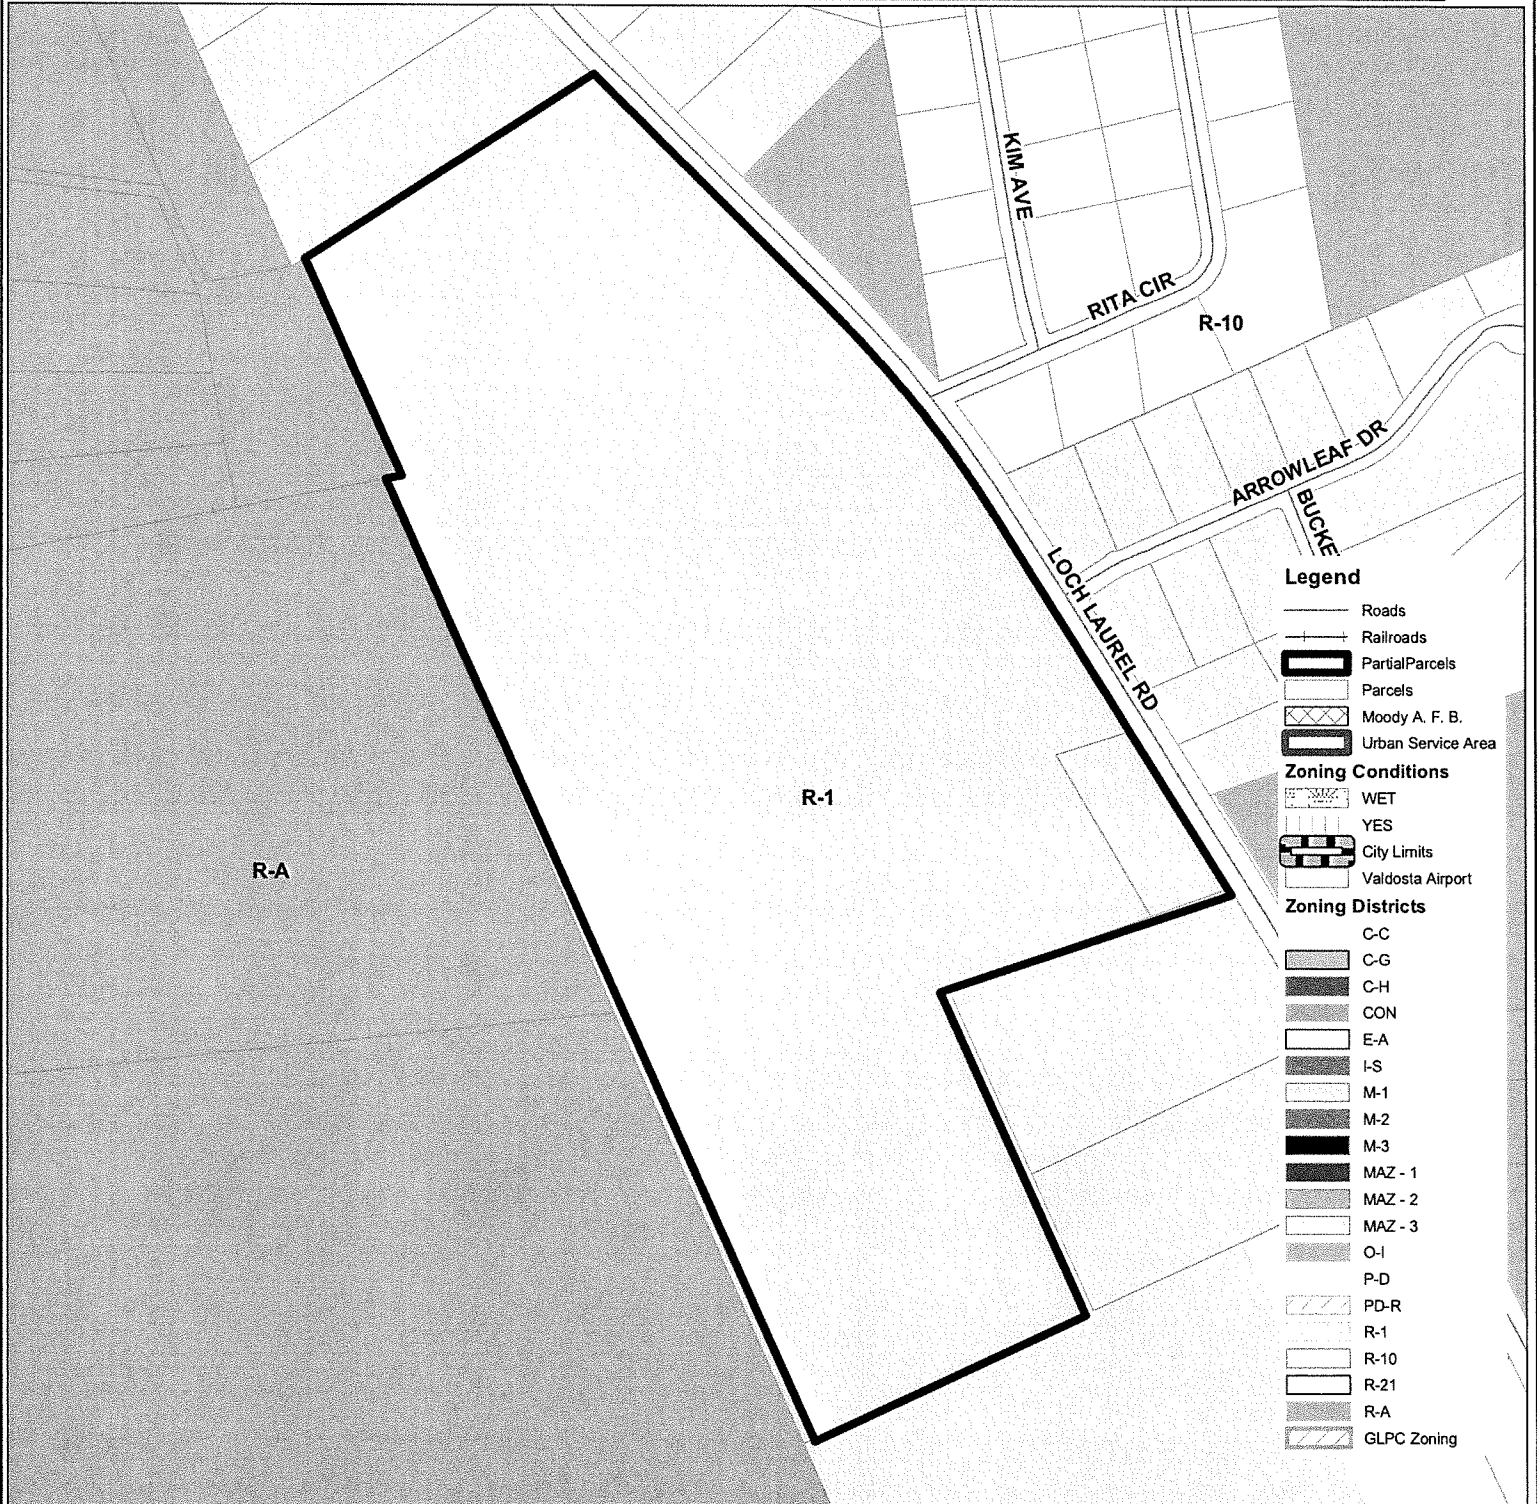

REZ-2019-17

Zoning Location Map

QUILLIAN POWELL
Rezoning Request

CURRENT ZONING: R-1
PROPOSED ZONING: E-A

Visit VALOR on the web at: WWW.VALORGIS.COM