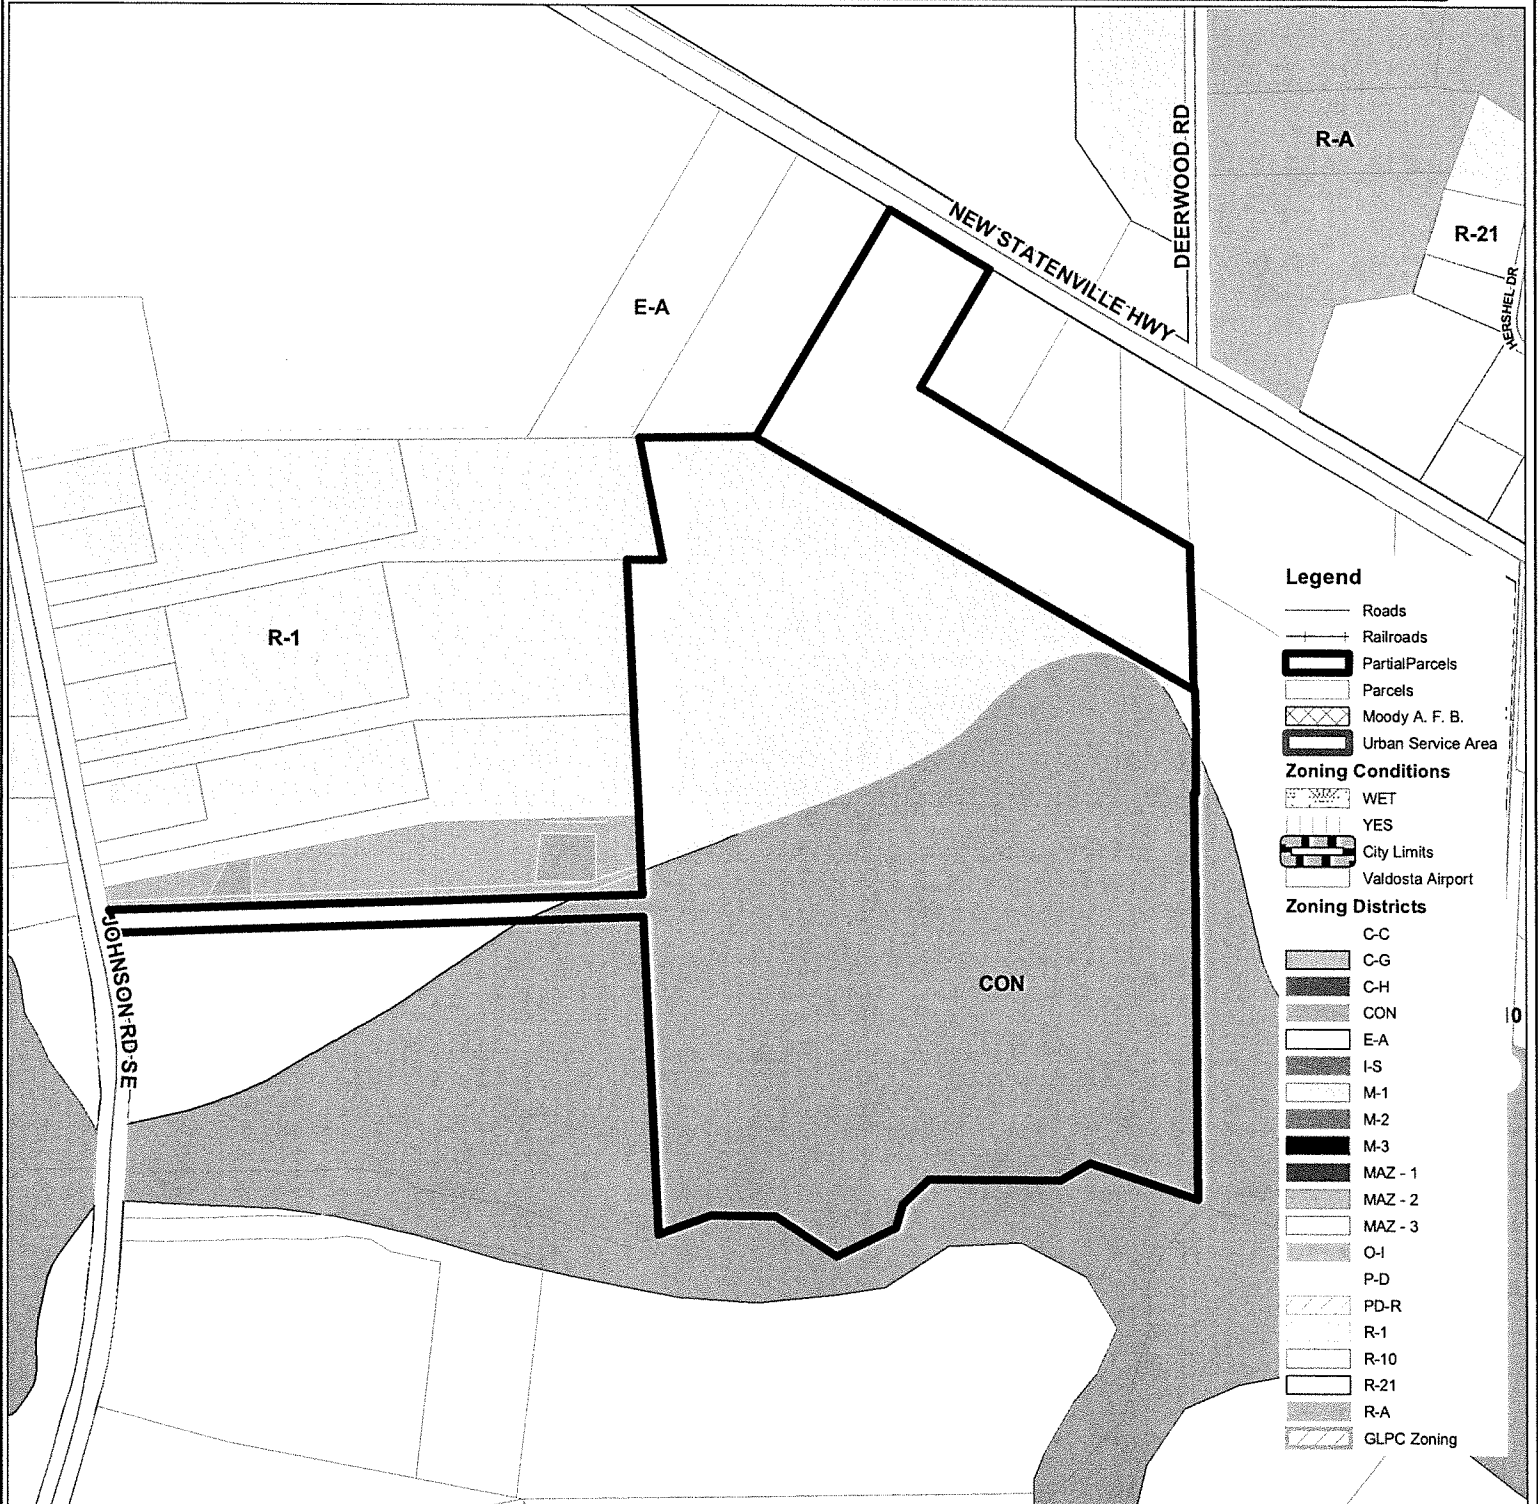

REZ-2019-18

Zoning Location Map

DAVIS
Rezoning Request

CURRENT ZONING: E-A & R-1
PROPOSED ZONING: R-1

Visit VALOR on the web at: WWW.VALORGIS.COM