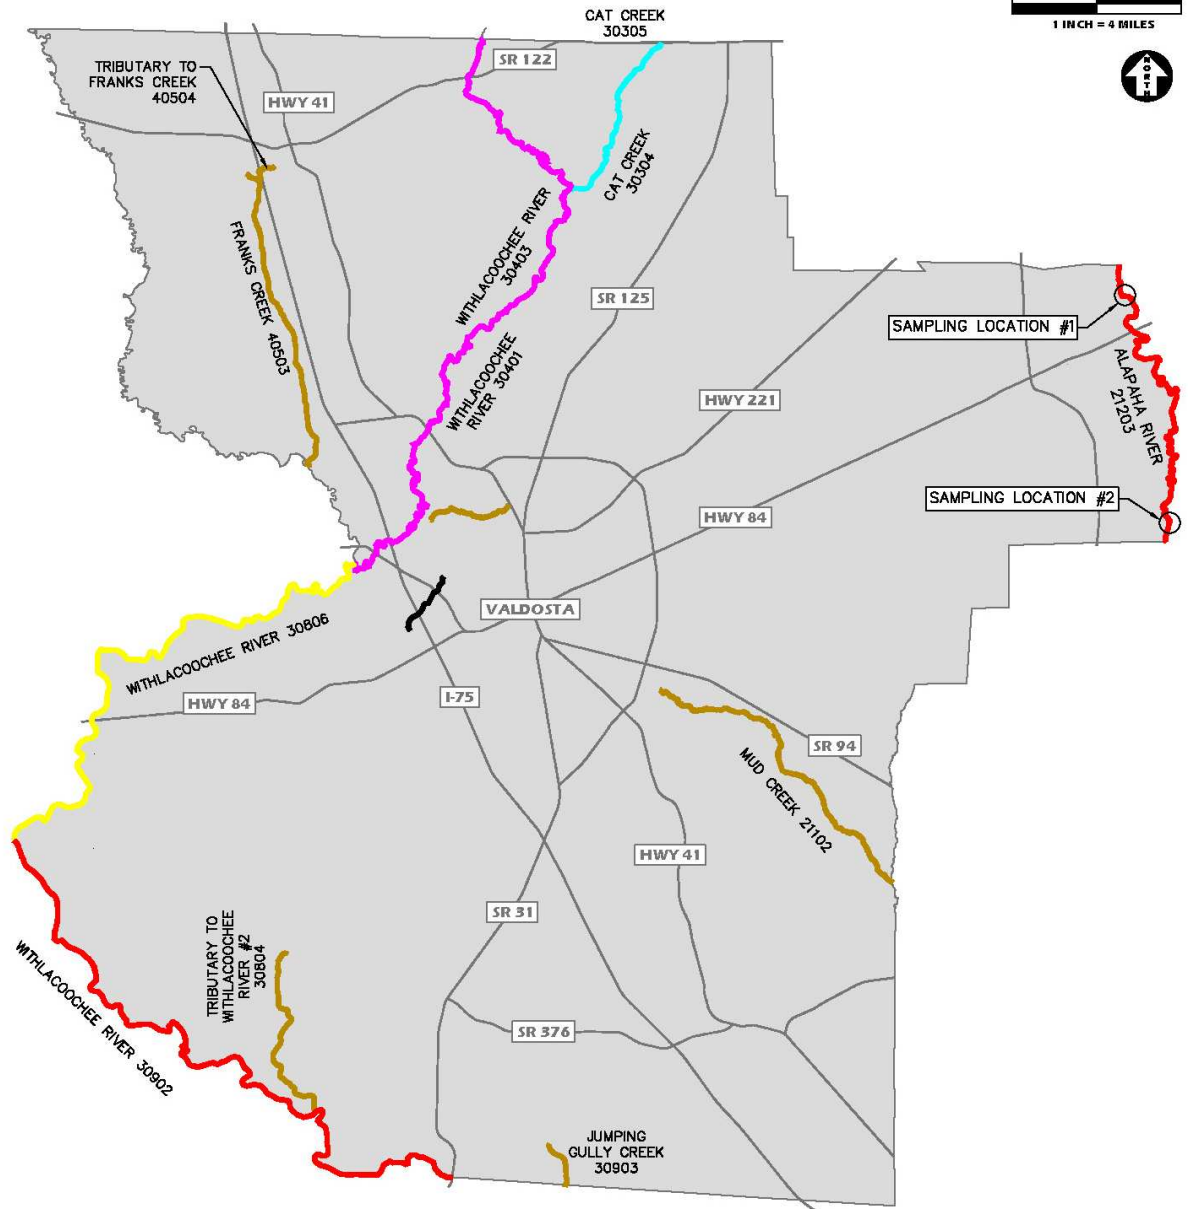

IMPAIRED STREAMS - LOWNDES COUNTY

ALAPAHA RIVER (R031102021203) SAMPLING LOCATIONS

LEGEND

- DISSOLVED OXYGEN
- FECAL COLIFORM
- FECAL COLIFORM, MERCURY
- FECAL COLIFORM, LEAD, MERCURY
- MERCURY

© LEA 2020