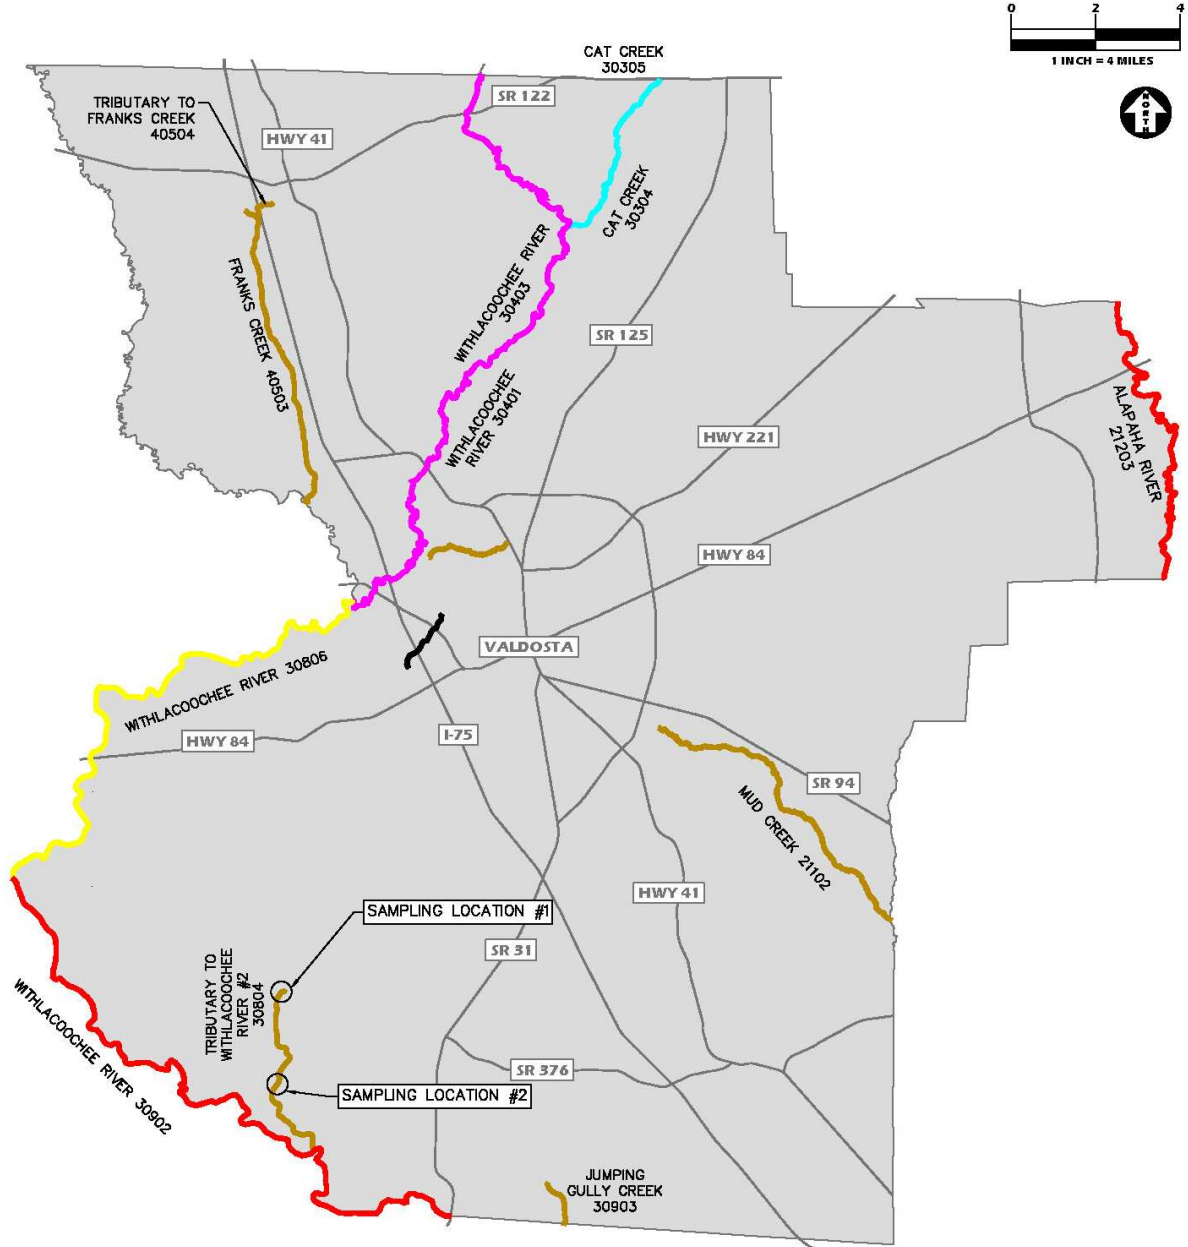

# IMPAIRED STREAMS - LOWNDES COUNTY

TRIBUTARY TO WITHLACOOCHEE RIVER #2 (R031102030804) SAMPLING LOCATIONS

### LEGEND

- DISSOLVED OXYGEN
- FECAL COLIFORM
- FECAL COLIFORM, MERCURY
- FECAL COLIFORM, LEAD, MERCURY
- MERCURY

© LEA 2020