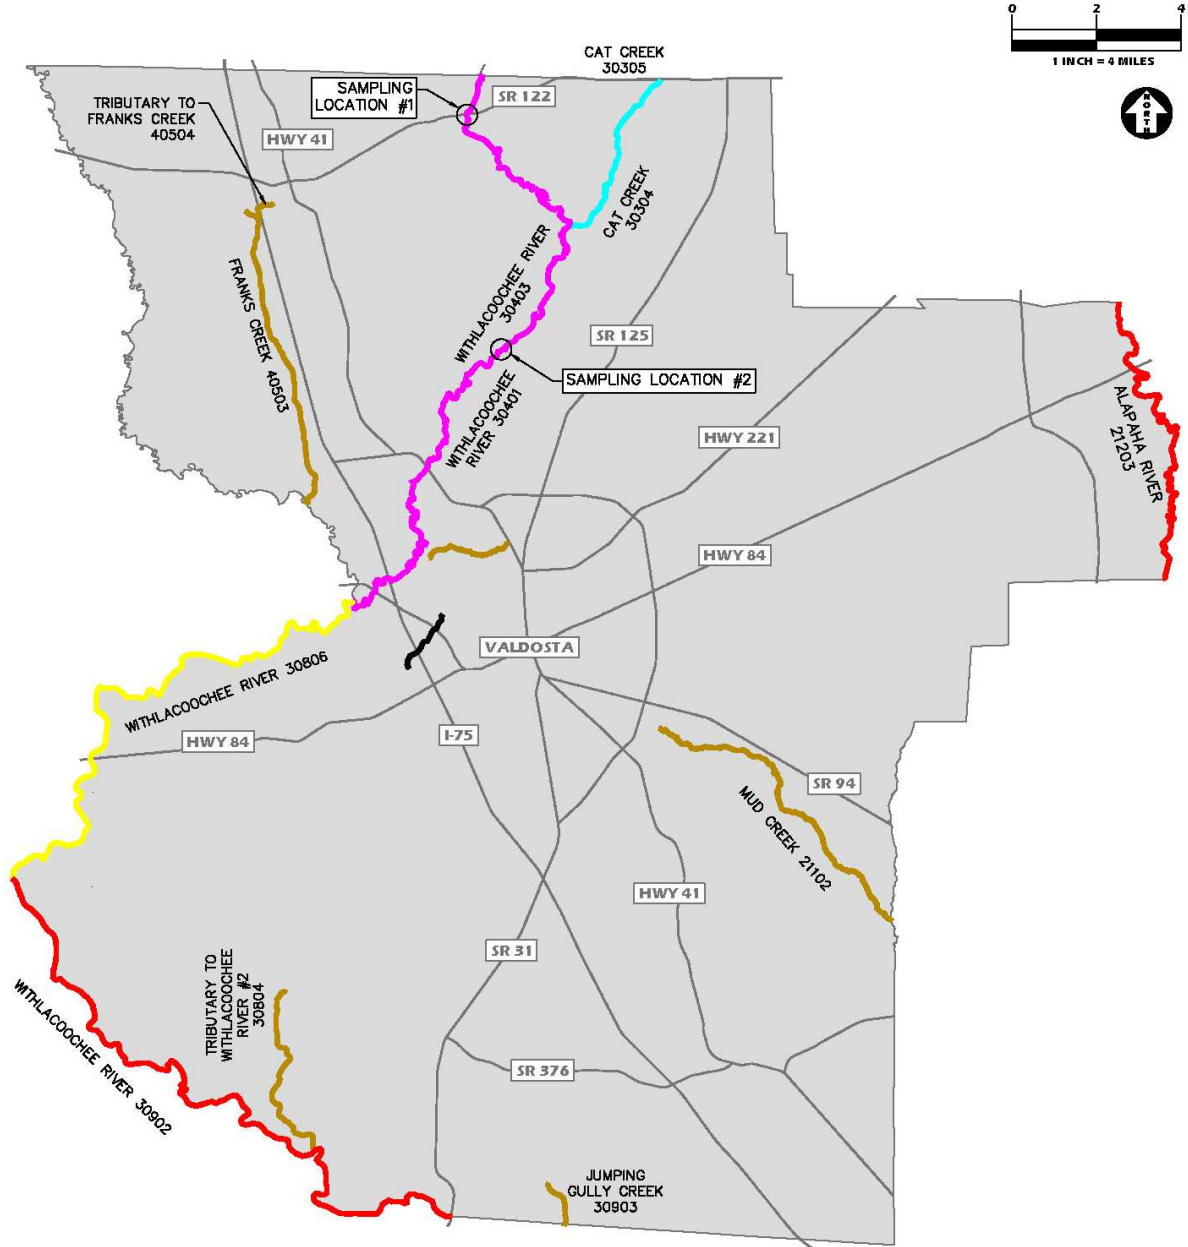

IMPAIRED STREAMS - LOWNDES COUNTY
 WITHLACOOCHEE RIVER (R031102030403) SAMPLING LOCATIONS

LEGEND

- DISSOLVED OXYGEN
- FECAL COLIFORM
- FECAL COLIFORM, MERCURY
- FECAL COLIFORM, LEAD, MERCURY
- MERCURY

© LEA 2020