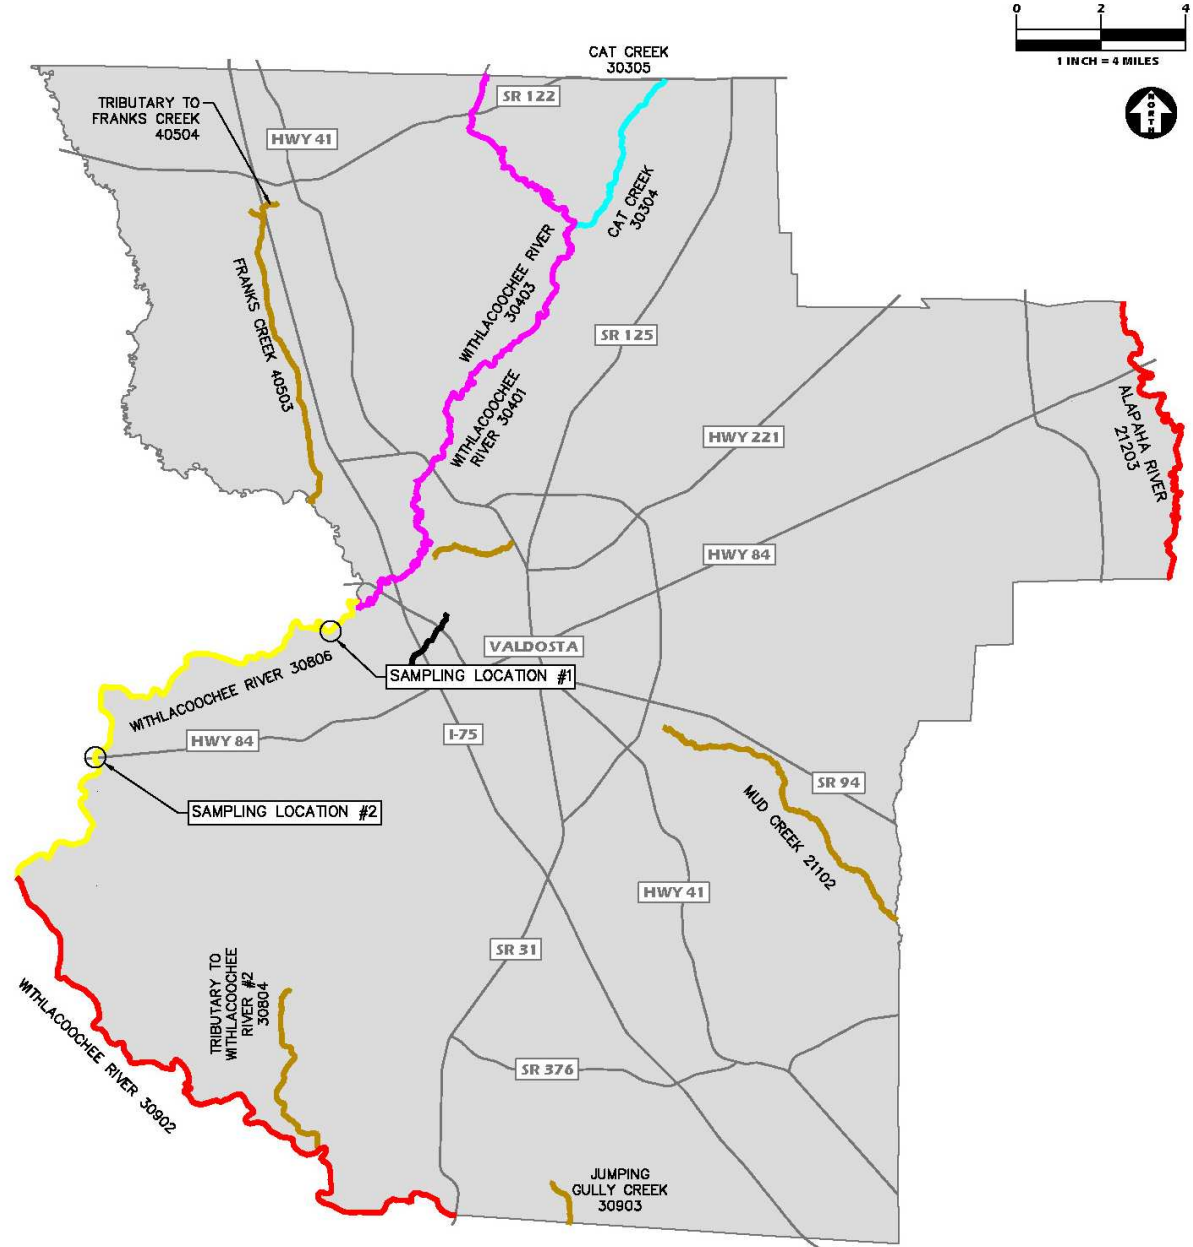

# IMPAIRED STREAMS - LOWNDES COUNTY

## WITHLACOOCHEE RIVER (R031102030806) SAMPLING LOCATIONS

**LEGEND**

- DISSOLVED OXYGEN
- FECAL COLIFORM
- FECAL COLIFORM, MERCURY
- FECAL COLIFORM, LEAD, MERCURY
- MERCURY

© LEA 2020