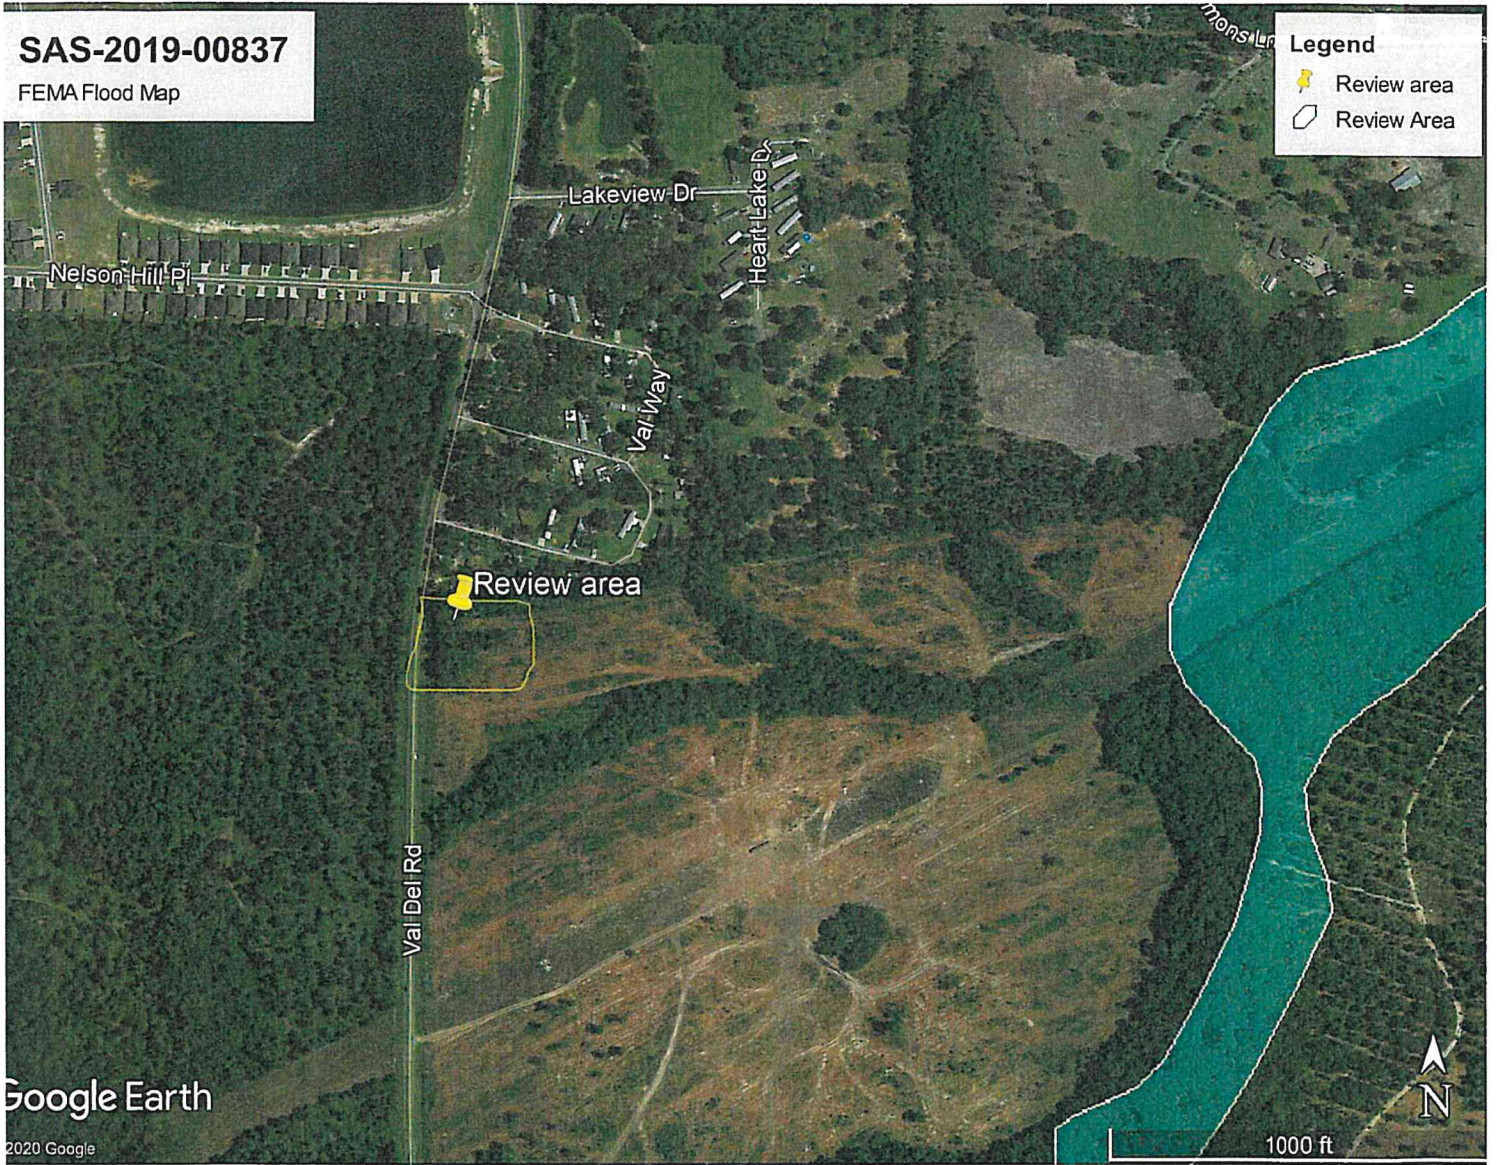

SAS-2019-00837

FEMA Flood Map

Legend

-  Review area
-  Review Area

Google Earth

© 2020 Google

1000 ft