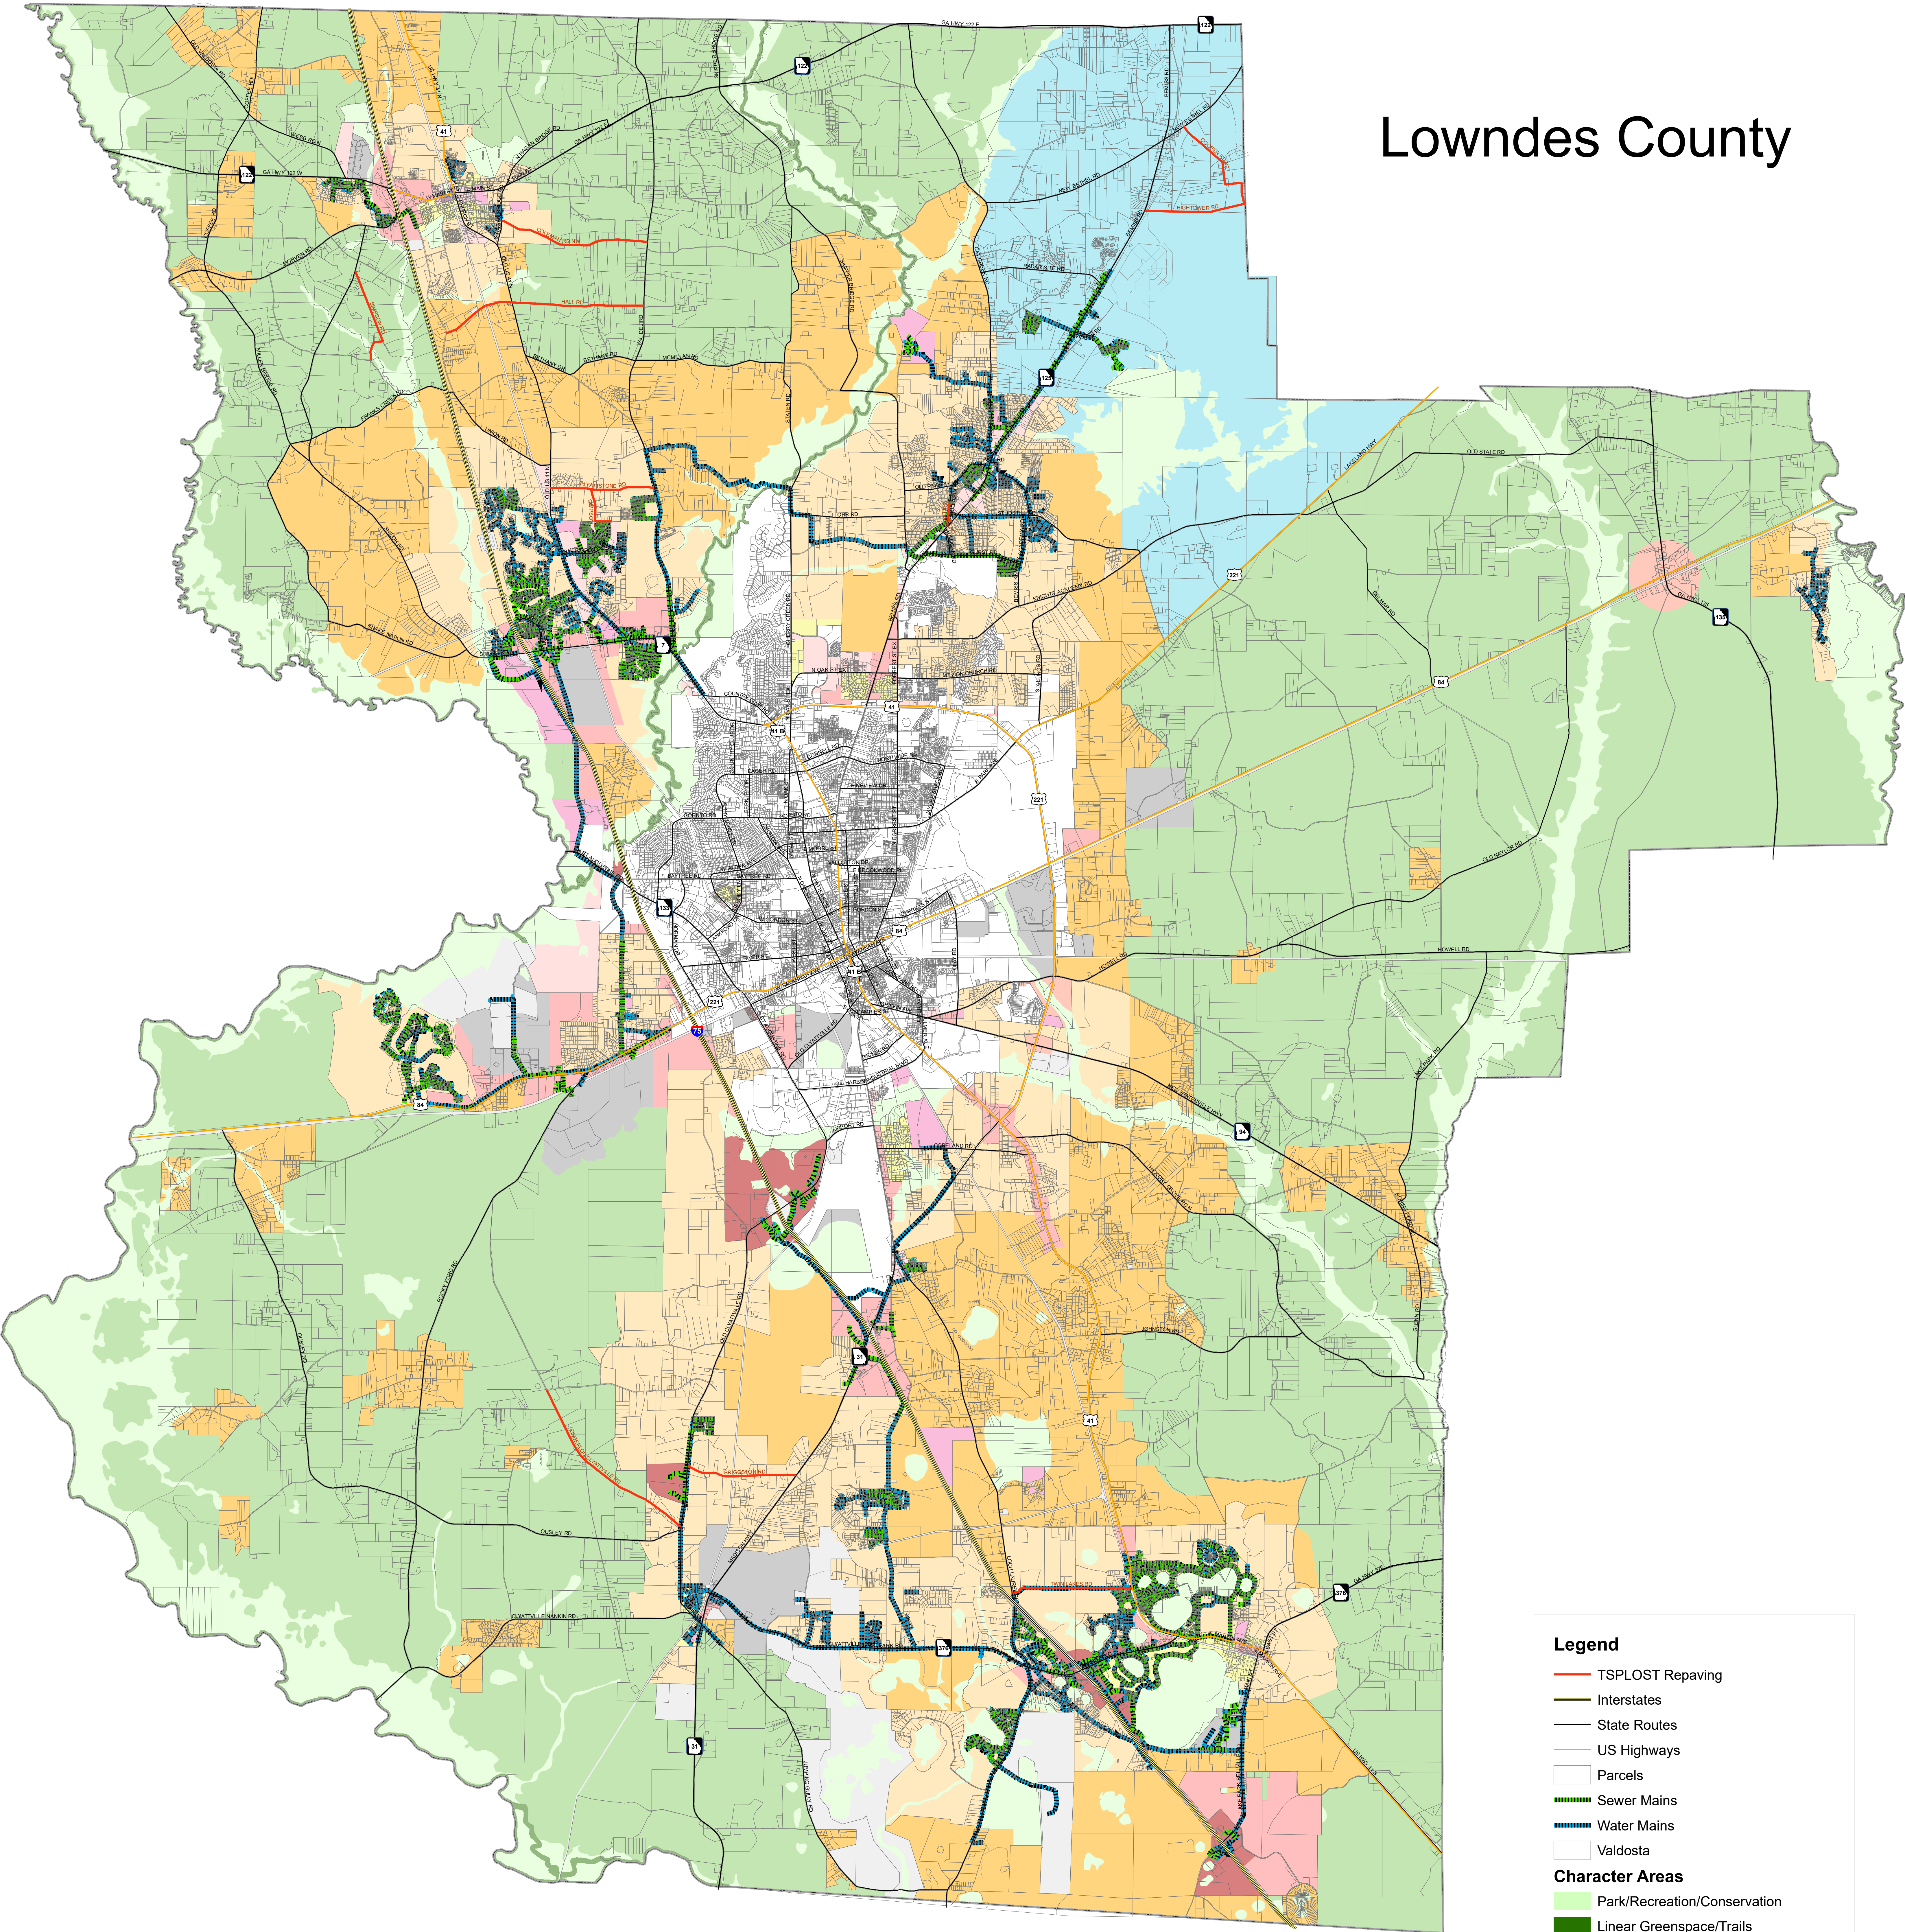

# Lowndes County

**Legend**

- TSPLOST Repaving
- Interstates
- State Routes
- US Highways
- Parcels
- Sewer Mains
- Water Mains
- Valdosta

**Character Areas**

- Park/Recreation/Conservation
- Linear Greenspace/Trails
- Agriculture / Forestry
- Rural Residential
- Suburban Area
- Established Residential
- Transitional Neighborhood
- Institutional Activity Center
- Neighborhood Activity Center
- Community Activity Center
- Regional Activity Center
- Rural Activity Center
- Downtown
- Industrial Activity Center
- Transportation/Communication/Utilities
- Moody Activity Zone

0 2 4 Miles