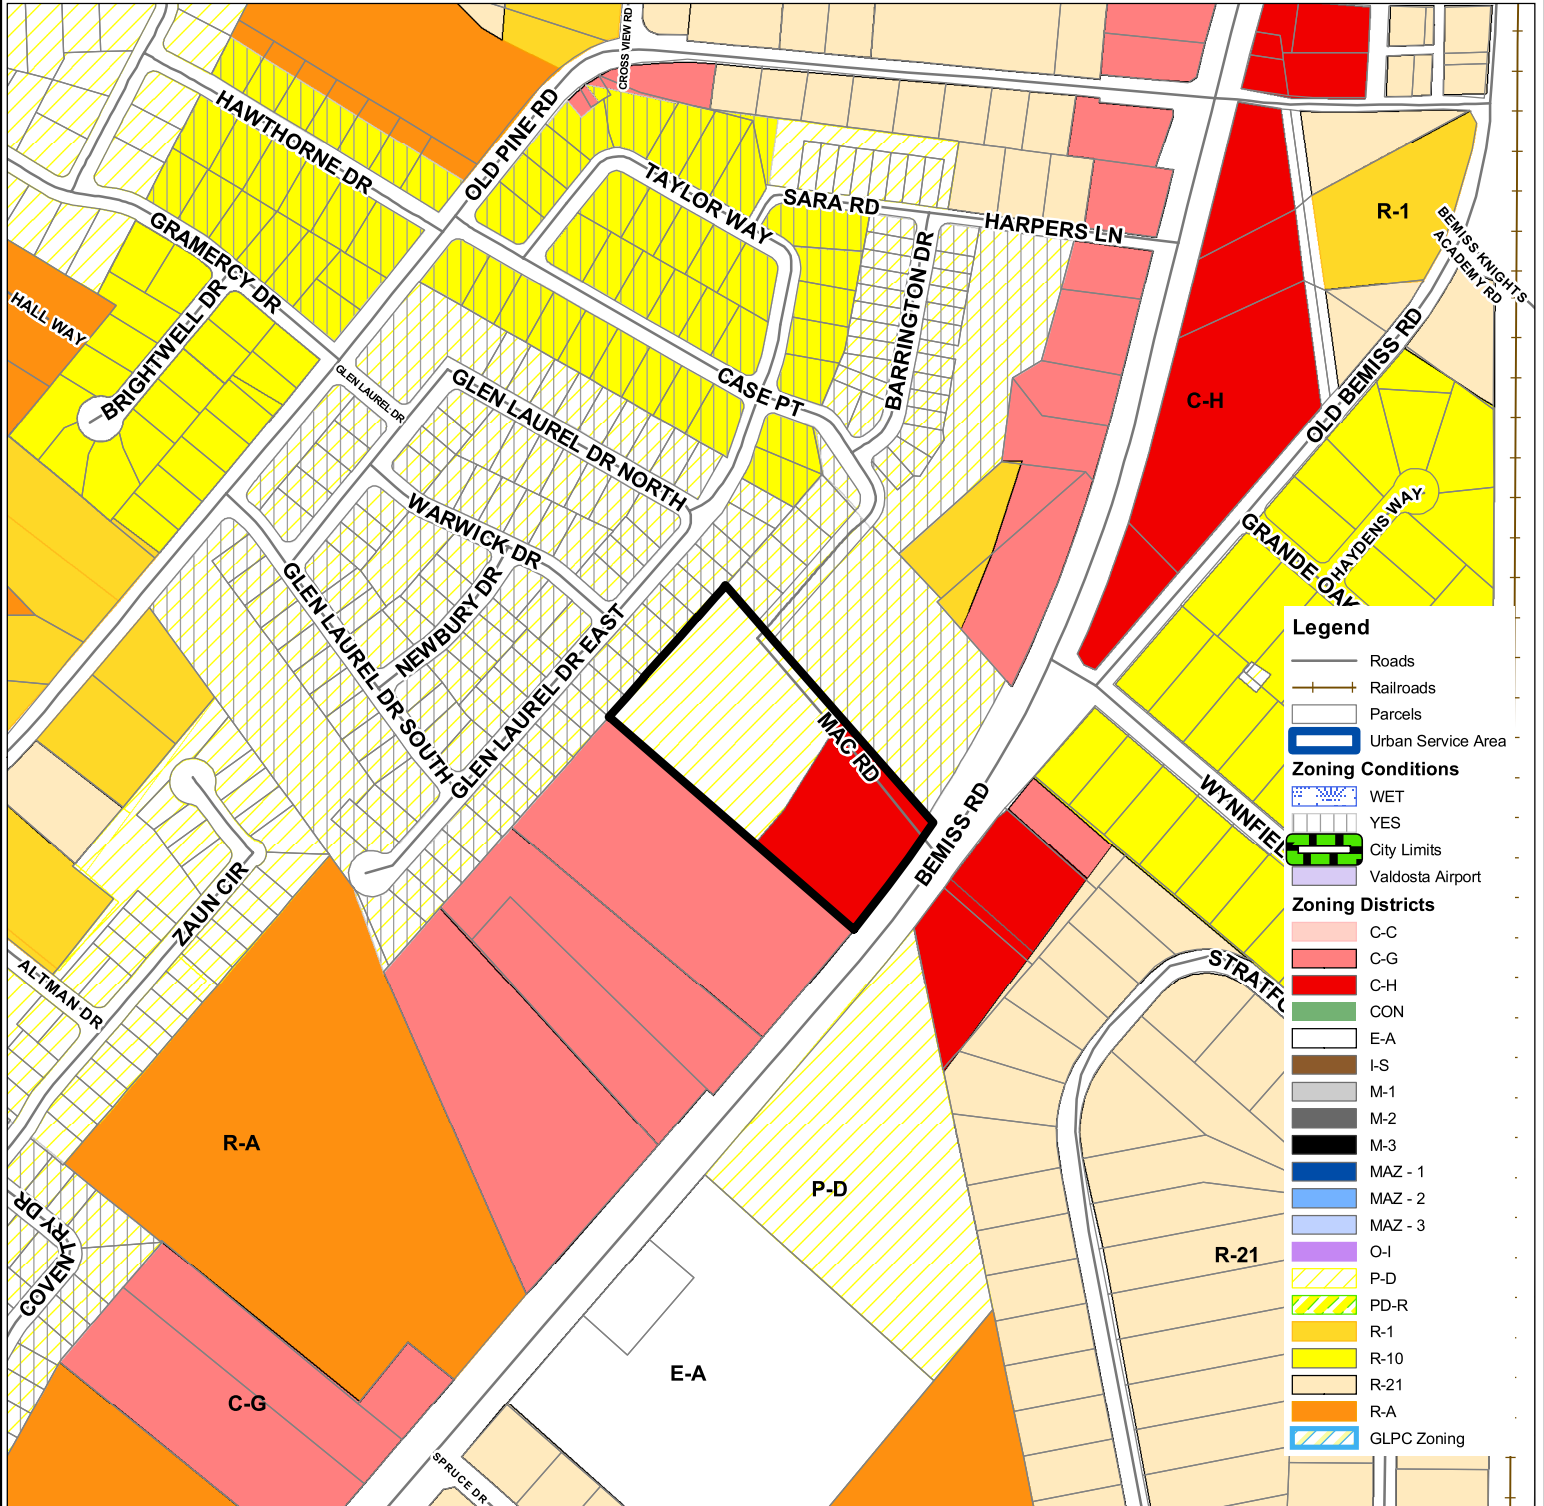

# REZ-2021-18

# Zoning Location Map

The Villages  
Rezoning Request

CURRENT ZONING: P-D  
PROPOSED ZONING: P-D Amend

Legend	
	Roads
	Railroads
	Parcels
	Urban Service Area
Zoning Conditions	
	WET
	YES
	City Limits
	Valdosta Airport
Zoning Districts	
	C-C
	C-G
	C-H
	CON
	E-A
	I-S
	M-1
	M-2
	M-3
	MAZ - 1
	MAZ - 2
	MAZ - 3
	O-I
	P-D
	PD-R
	R-1
	R-10
	R-21
	R-A
	GLPC Zoning