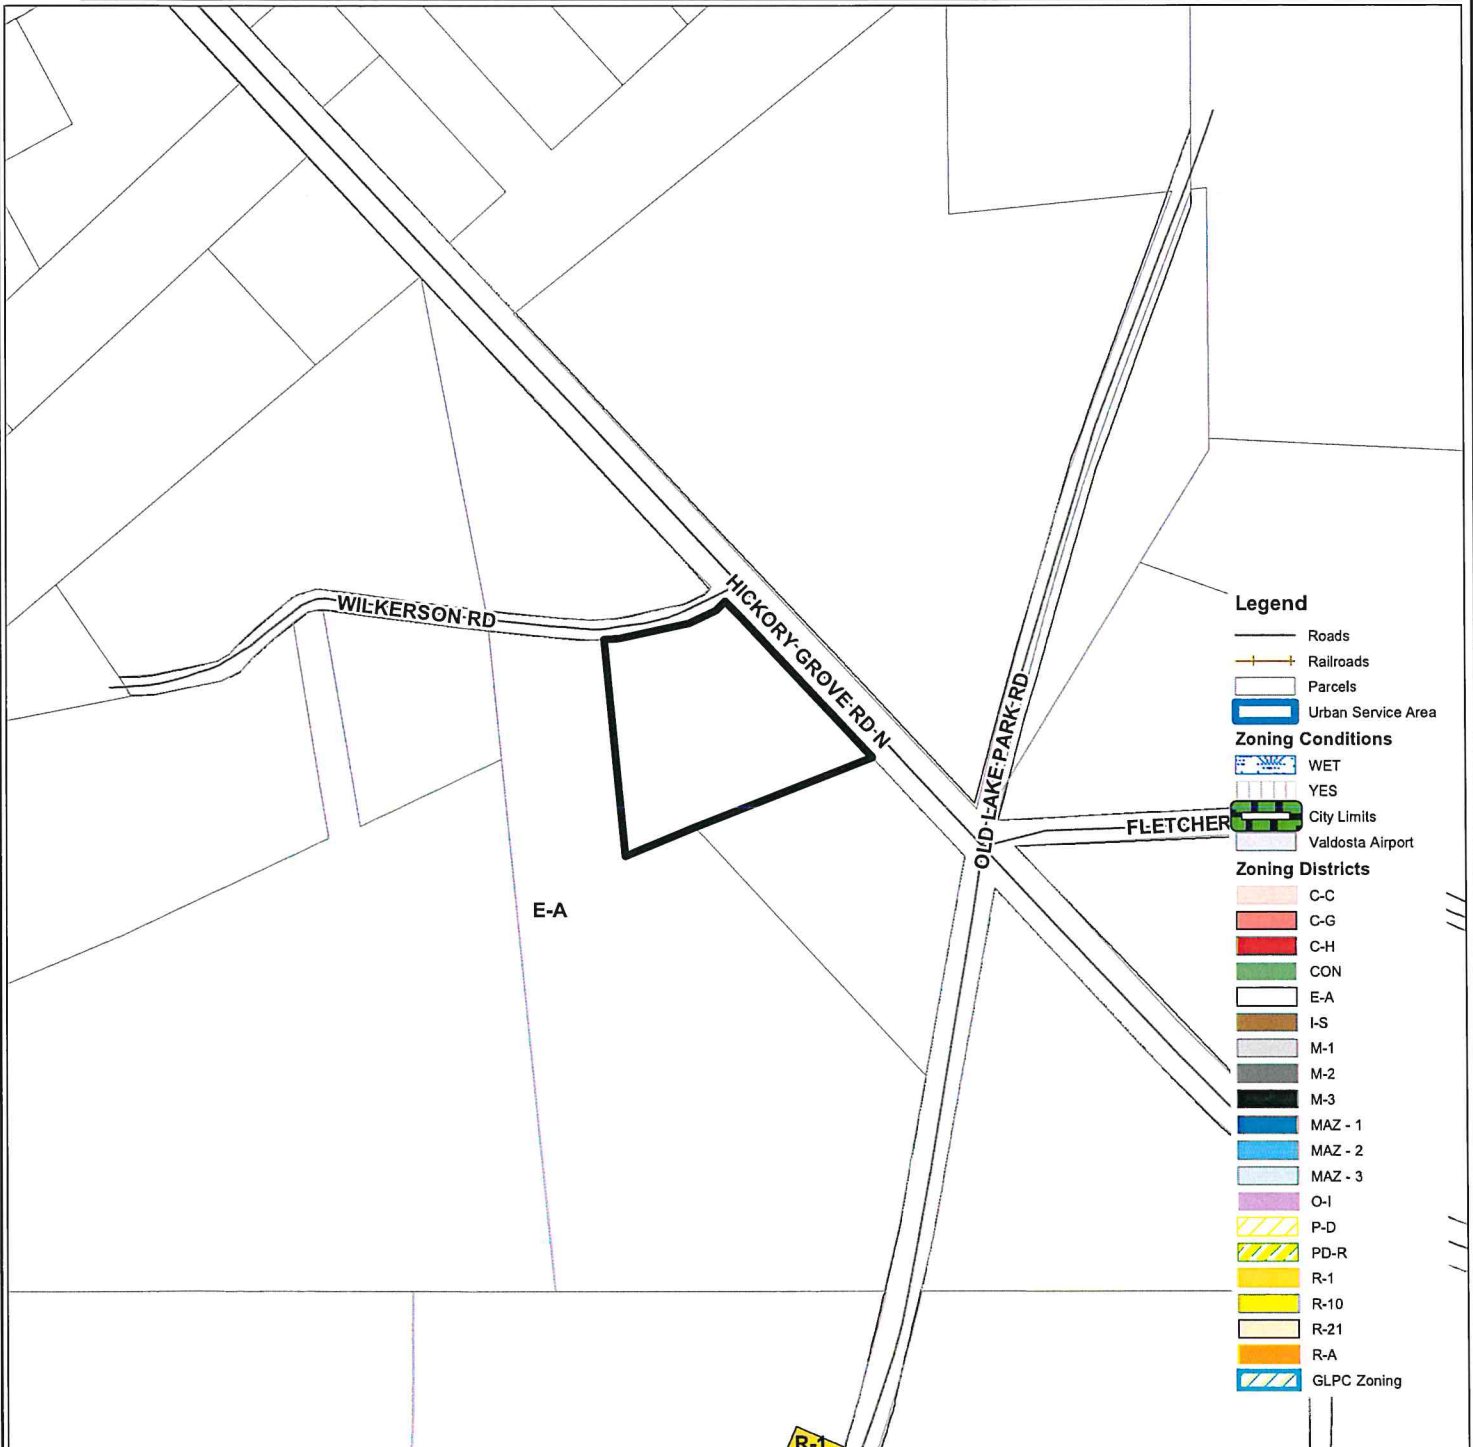

REZ-2021-23

Zoning Location Map

Cotton Property
Rezoning Request

CURRENT ZONING: EA
PROPOSED ZONING: RA

Legend

- Roads
- Railroads
- Parcels
- Urban Service Area
- Zoning Conditions**
 - WET
 - YES
 - City Limits
 - Valdosta Airport
- Zoning Districts**
 - C-C
 - C-G
 - C-H
 - CON
 - E-A
 - I-S
 - M-1
 - M-2
 - M-3
 - MAZ - 1
 - MAZ - 2
 - MAZ - 3
 - O-I
 - P-D
 - PD-R
 - R-1
 - R-10
 - R-21
 - R-A
 - GLPC Zoning