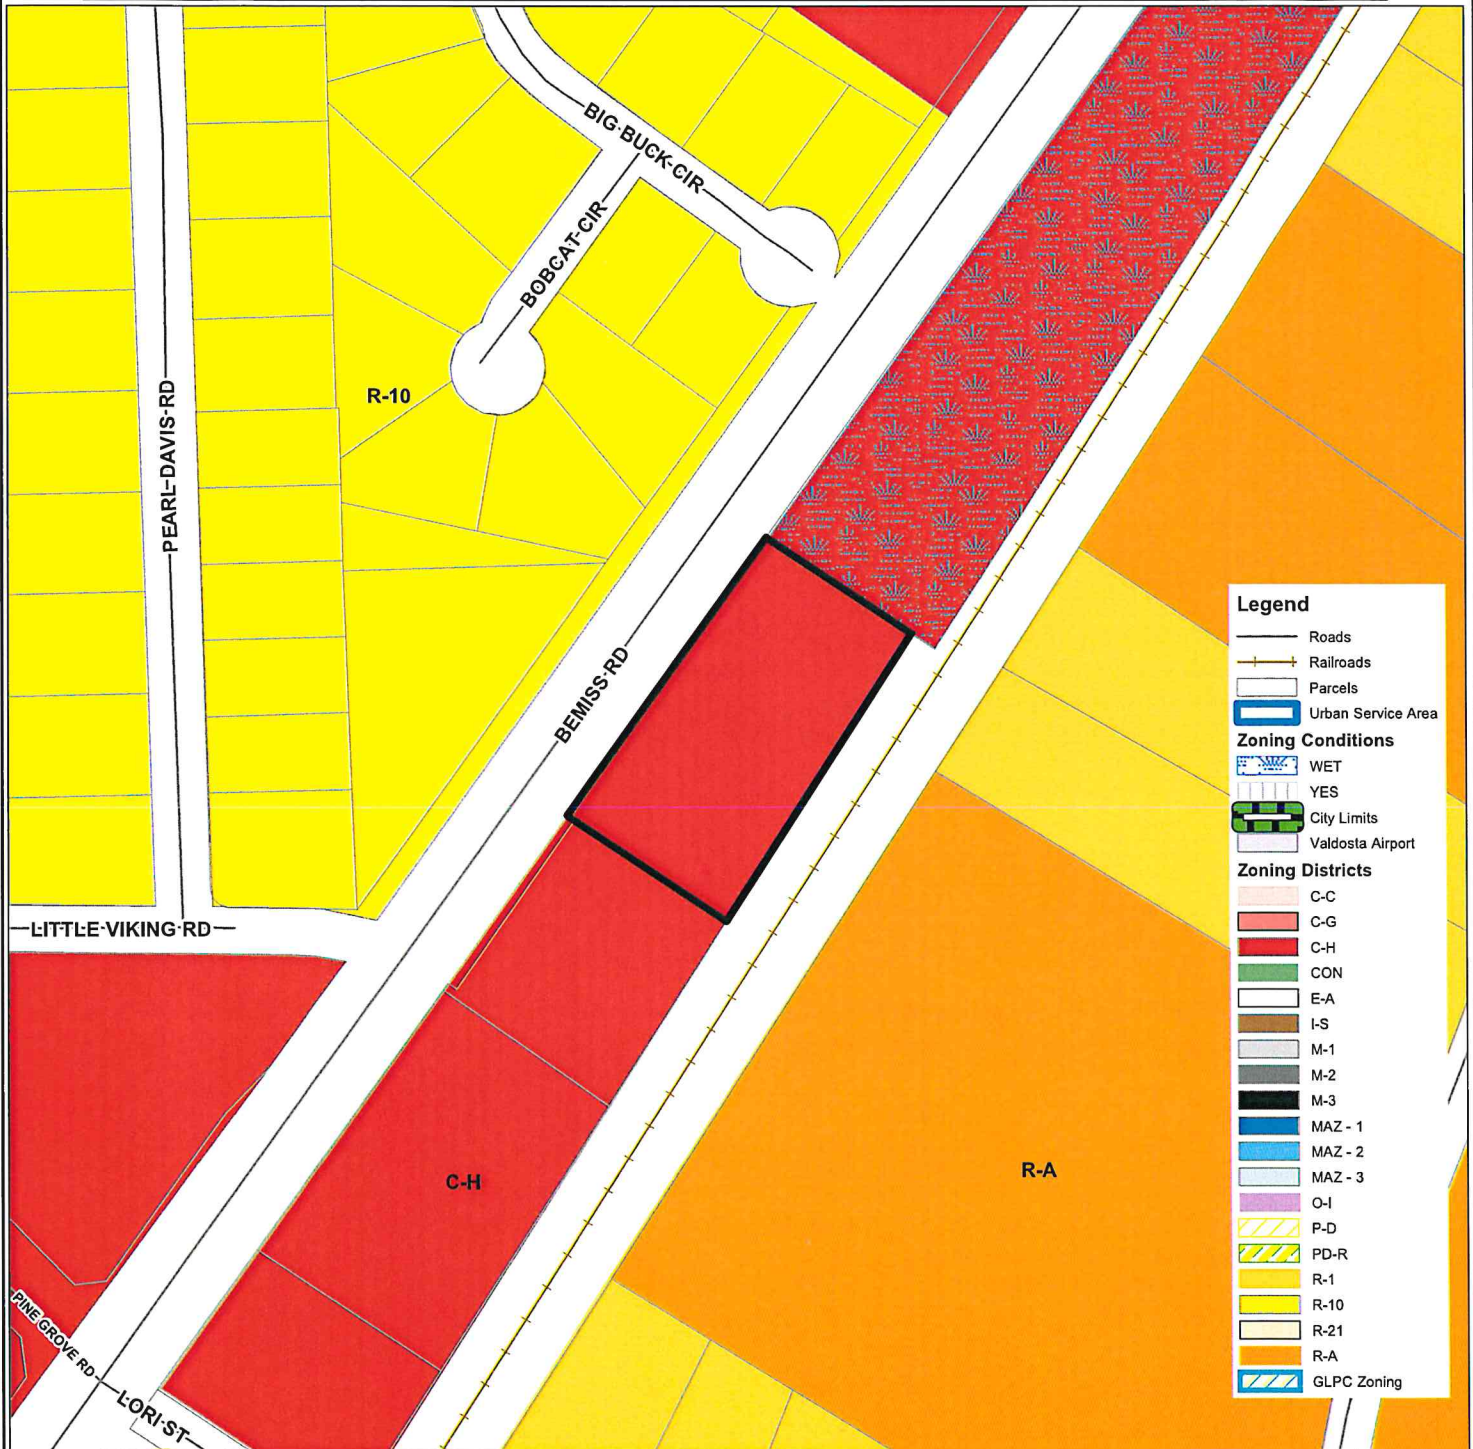

# TWR-2021-01

# Zoning Location Map

CitySwitch II, LLC

Legend	
	Roads
	Railroads
	Parcels
	Urban Service Area
Zoning Conditions	
	WET
	YES
	City Limits
	Valdosta Airport
Zoning Districts	
	C-C
	C-G
	C-H
	CON
	E-A
	I-S
	M-1
	M-2
	M-3
	MAZ - 1
	MAZ - 2
	MAZ - 3
	O-I
	P-D
	PD-R
	R-1
	R-10
	R-21
	R-A
	GLPC Zoning