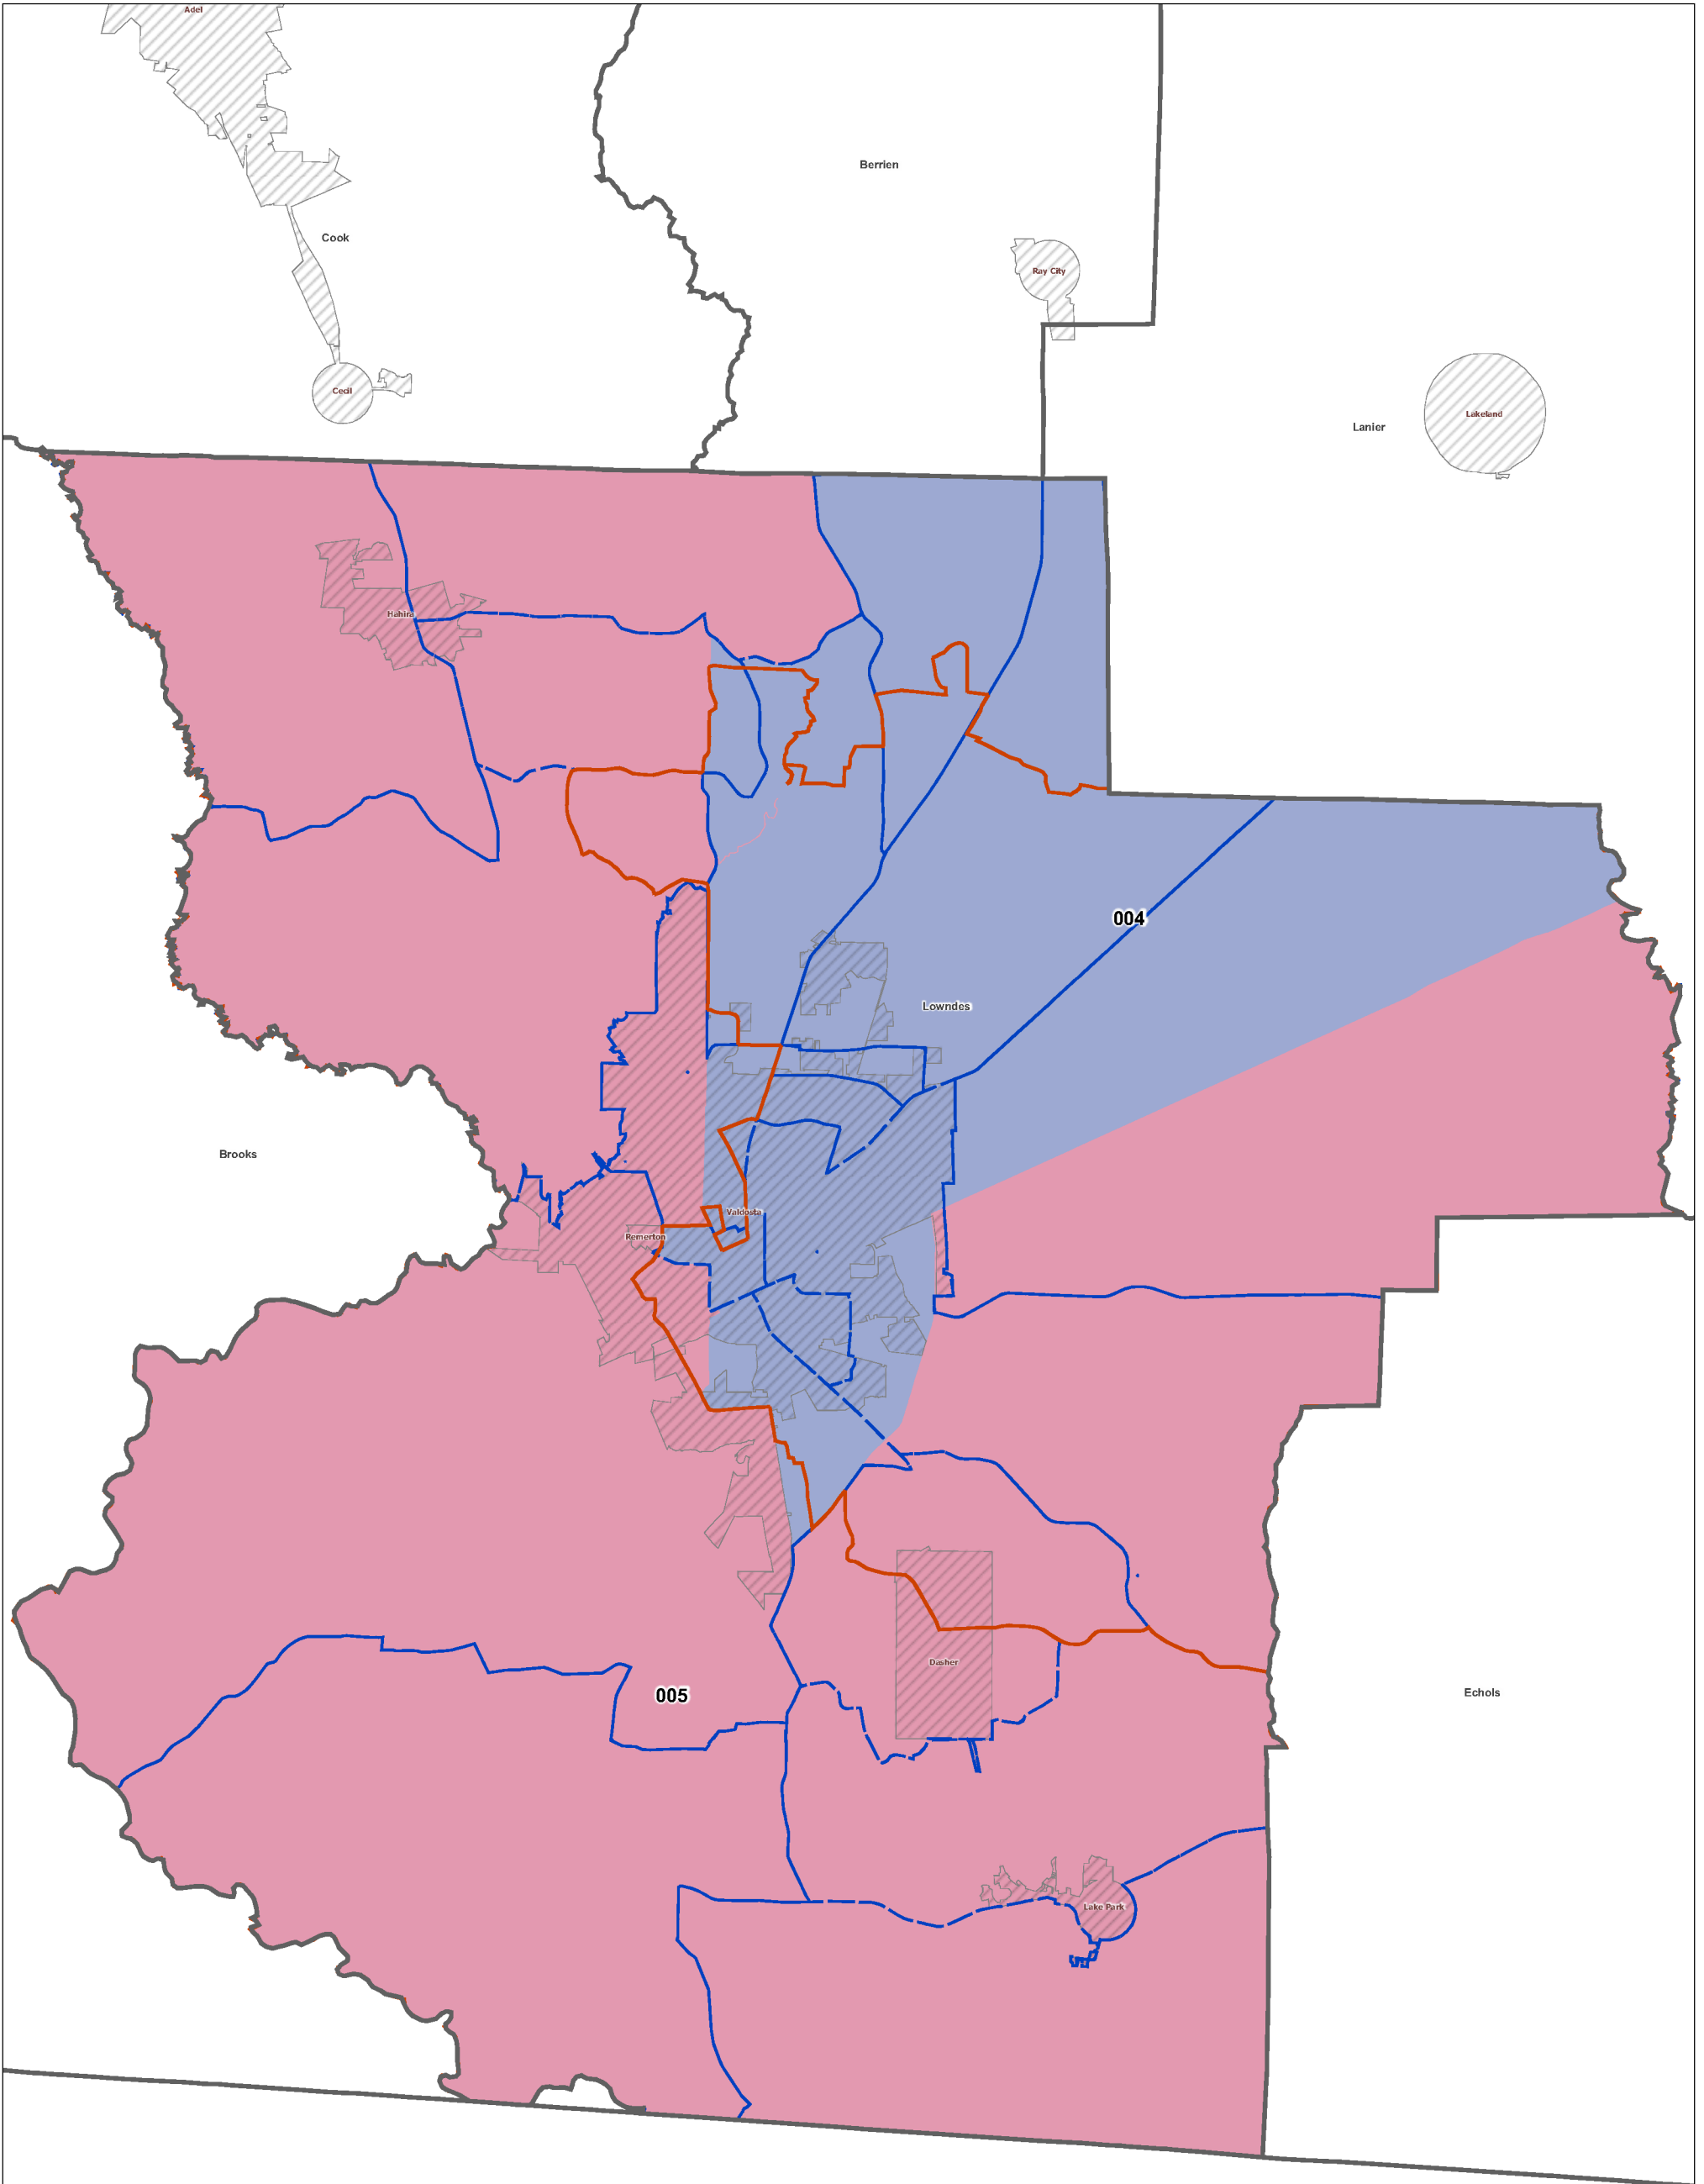

Draft - Lowndes County Commission Super Districts

Client: Lowndes
 Plan: lowndescsup-draft2-2022
 Type: Local CC

Map layers

- CITIES2020
- LoCoVotePrecinct22
- lowndescsupprop1-Tiger2010
- County

District

- 004 (1)
- 005 (1)
- Other (1)

0 2 4
Miles

Legislative and Congressional Reapportionment Office
 Georgia General Assembly
 Suite 407 Coverdell Legislative Office Bldg.