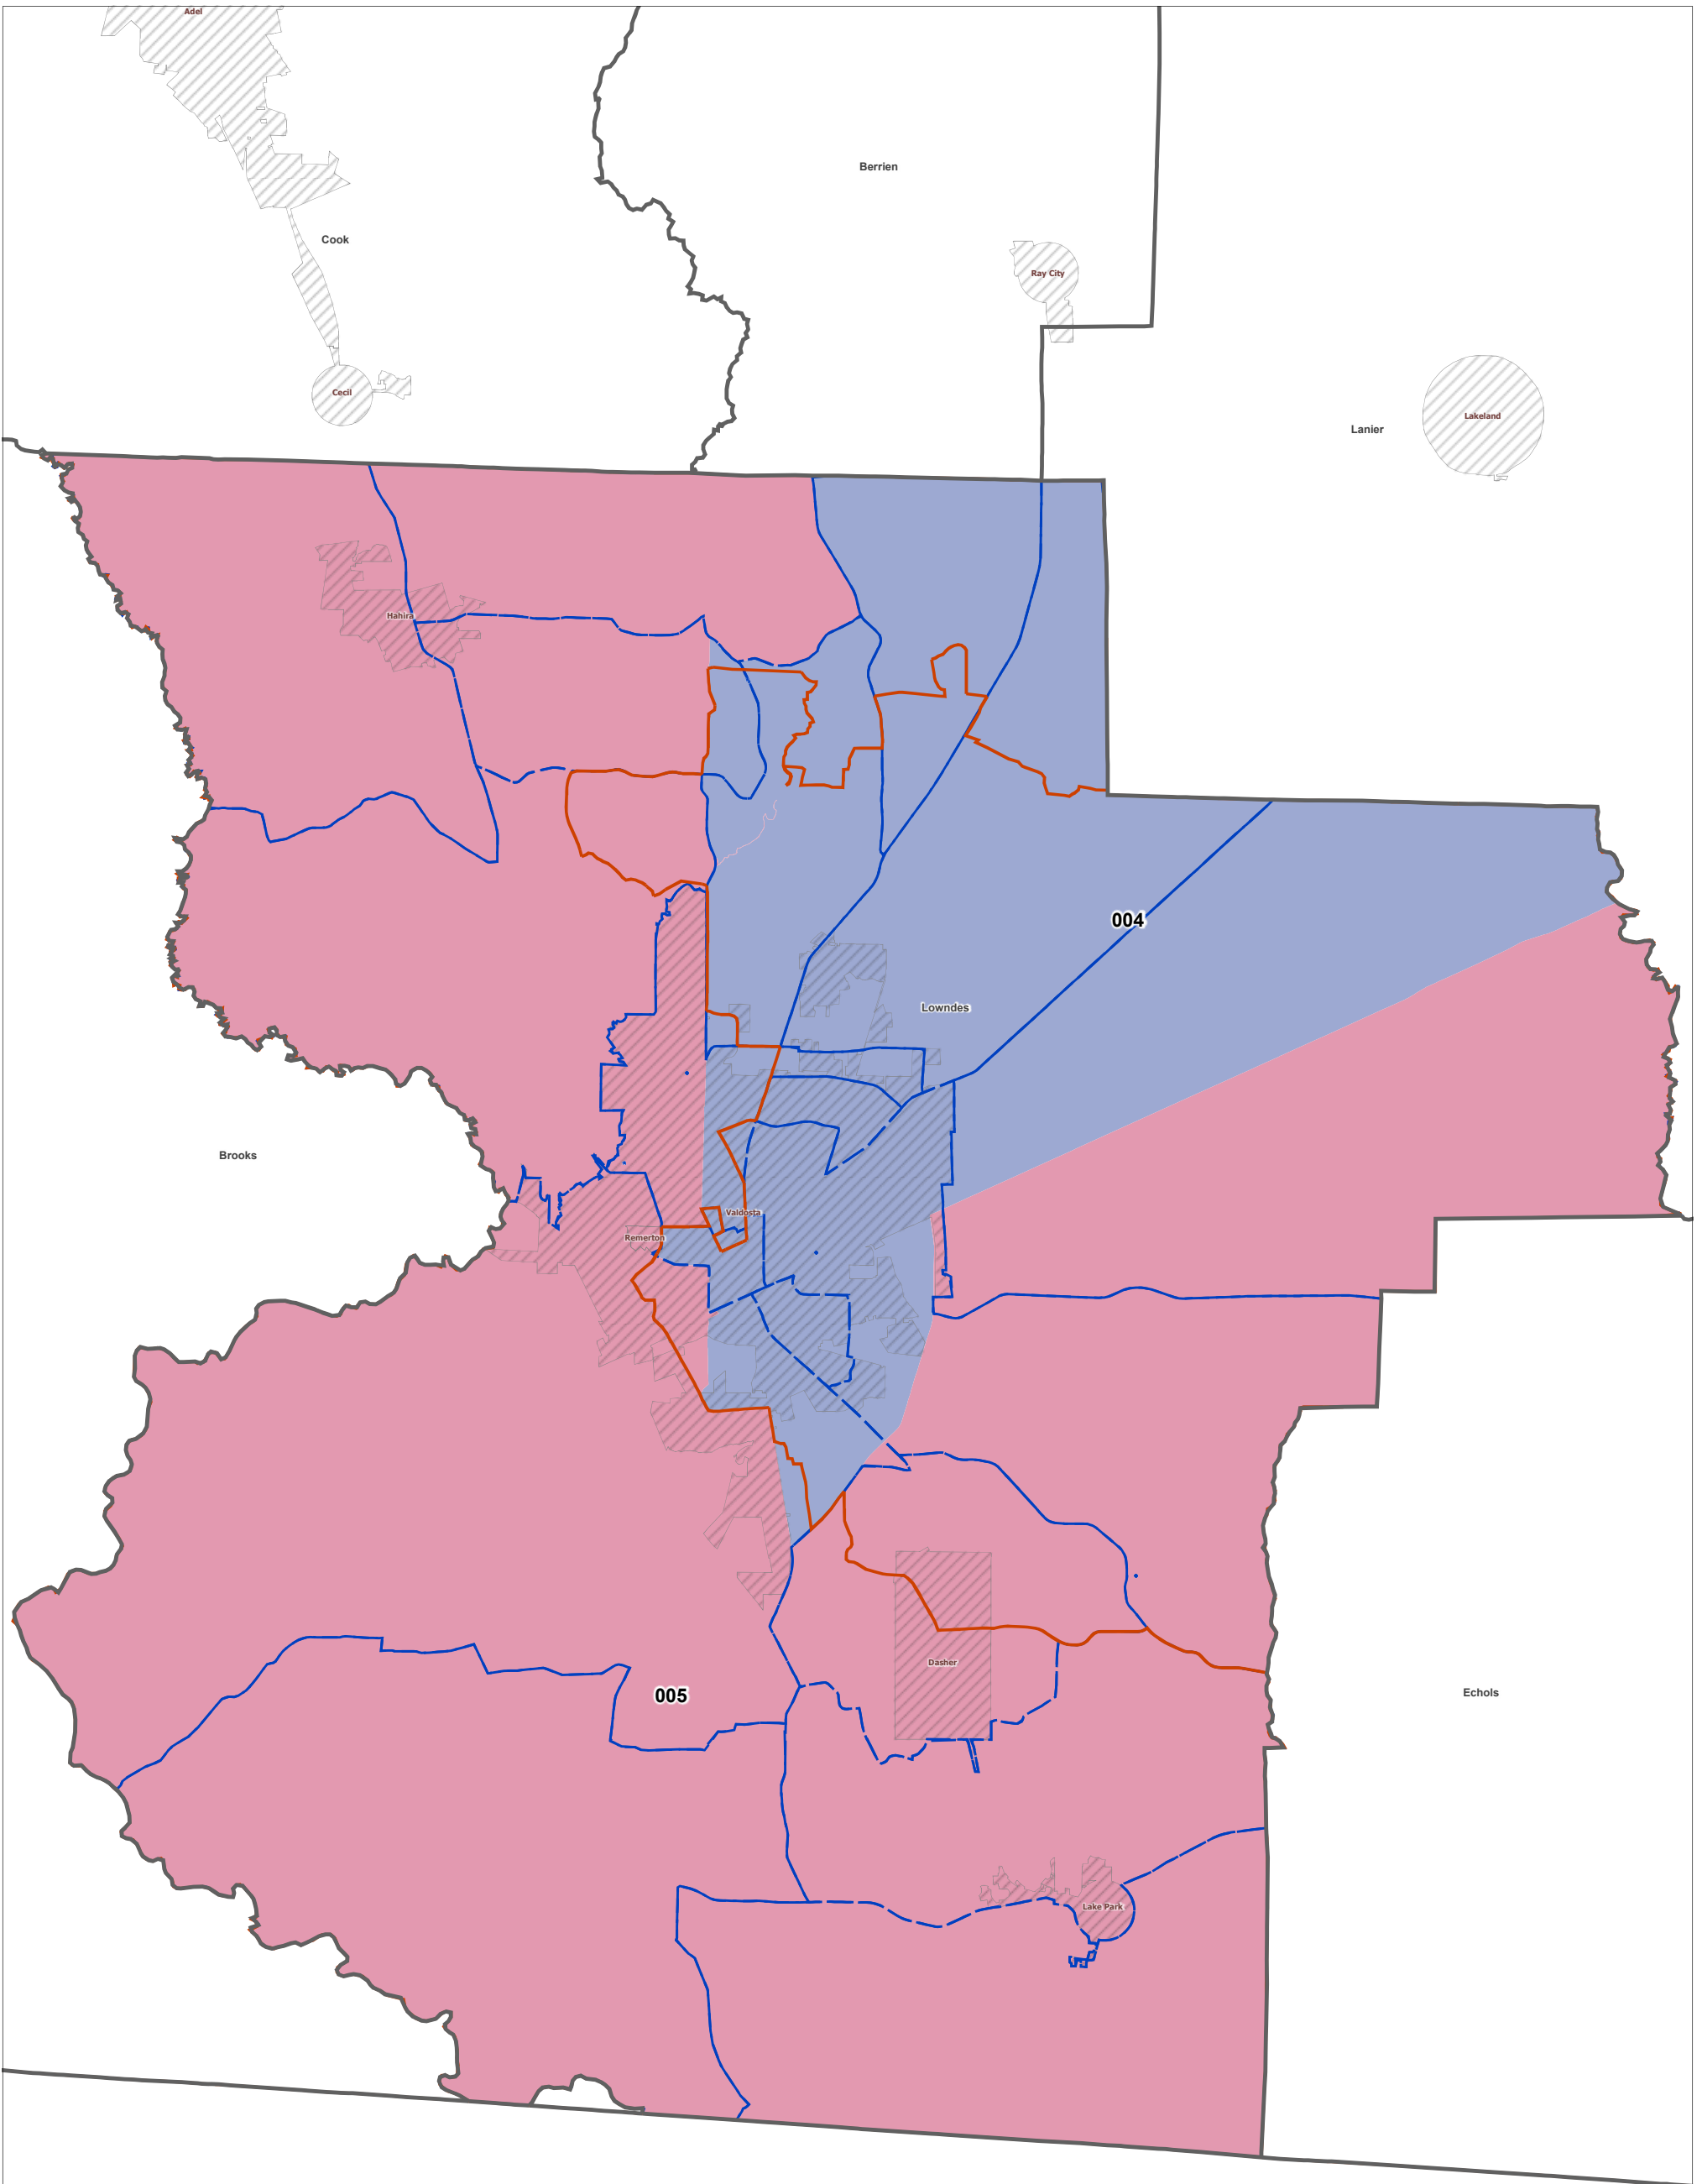

Draft - Lowndes County Commission Super Districts

Client: Lowndes
 Plan: lowndescsup-draft2-2022
 Type: Local CC

Map layers

- CITIES2020
- LoCoVotePrecinct22
- lowndescsupprop1-Tiger2010
- County

District

- 004 (1)
- 005 (1)
- Other (1)

0 2 4
Miles

Legislative and Congressional Reapportionment Office
 Georgia General Assembly
 Suite 407 Coverdell Legislative Office Bldg.