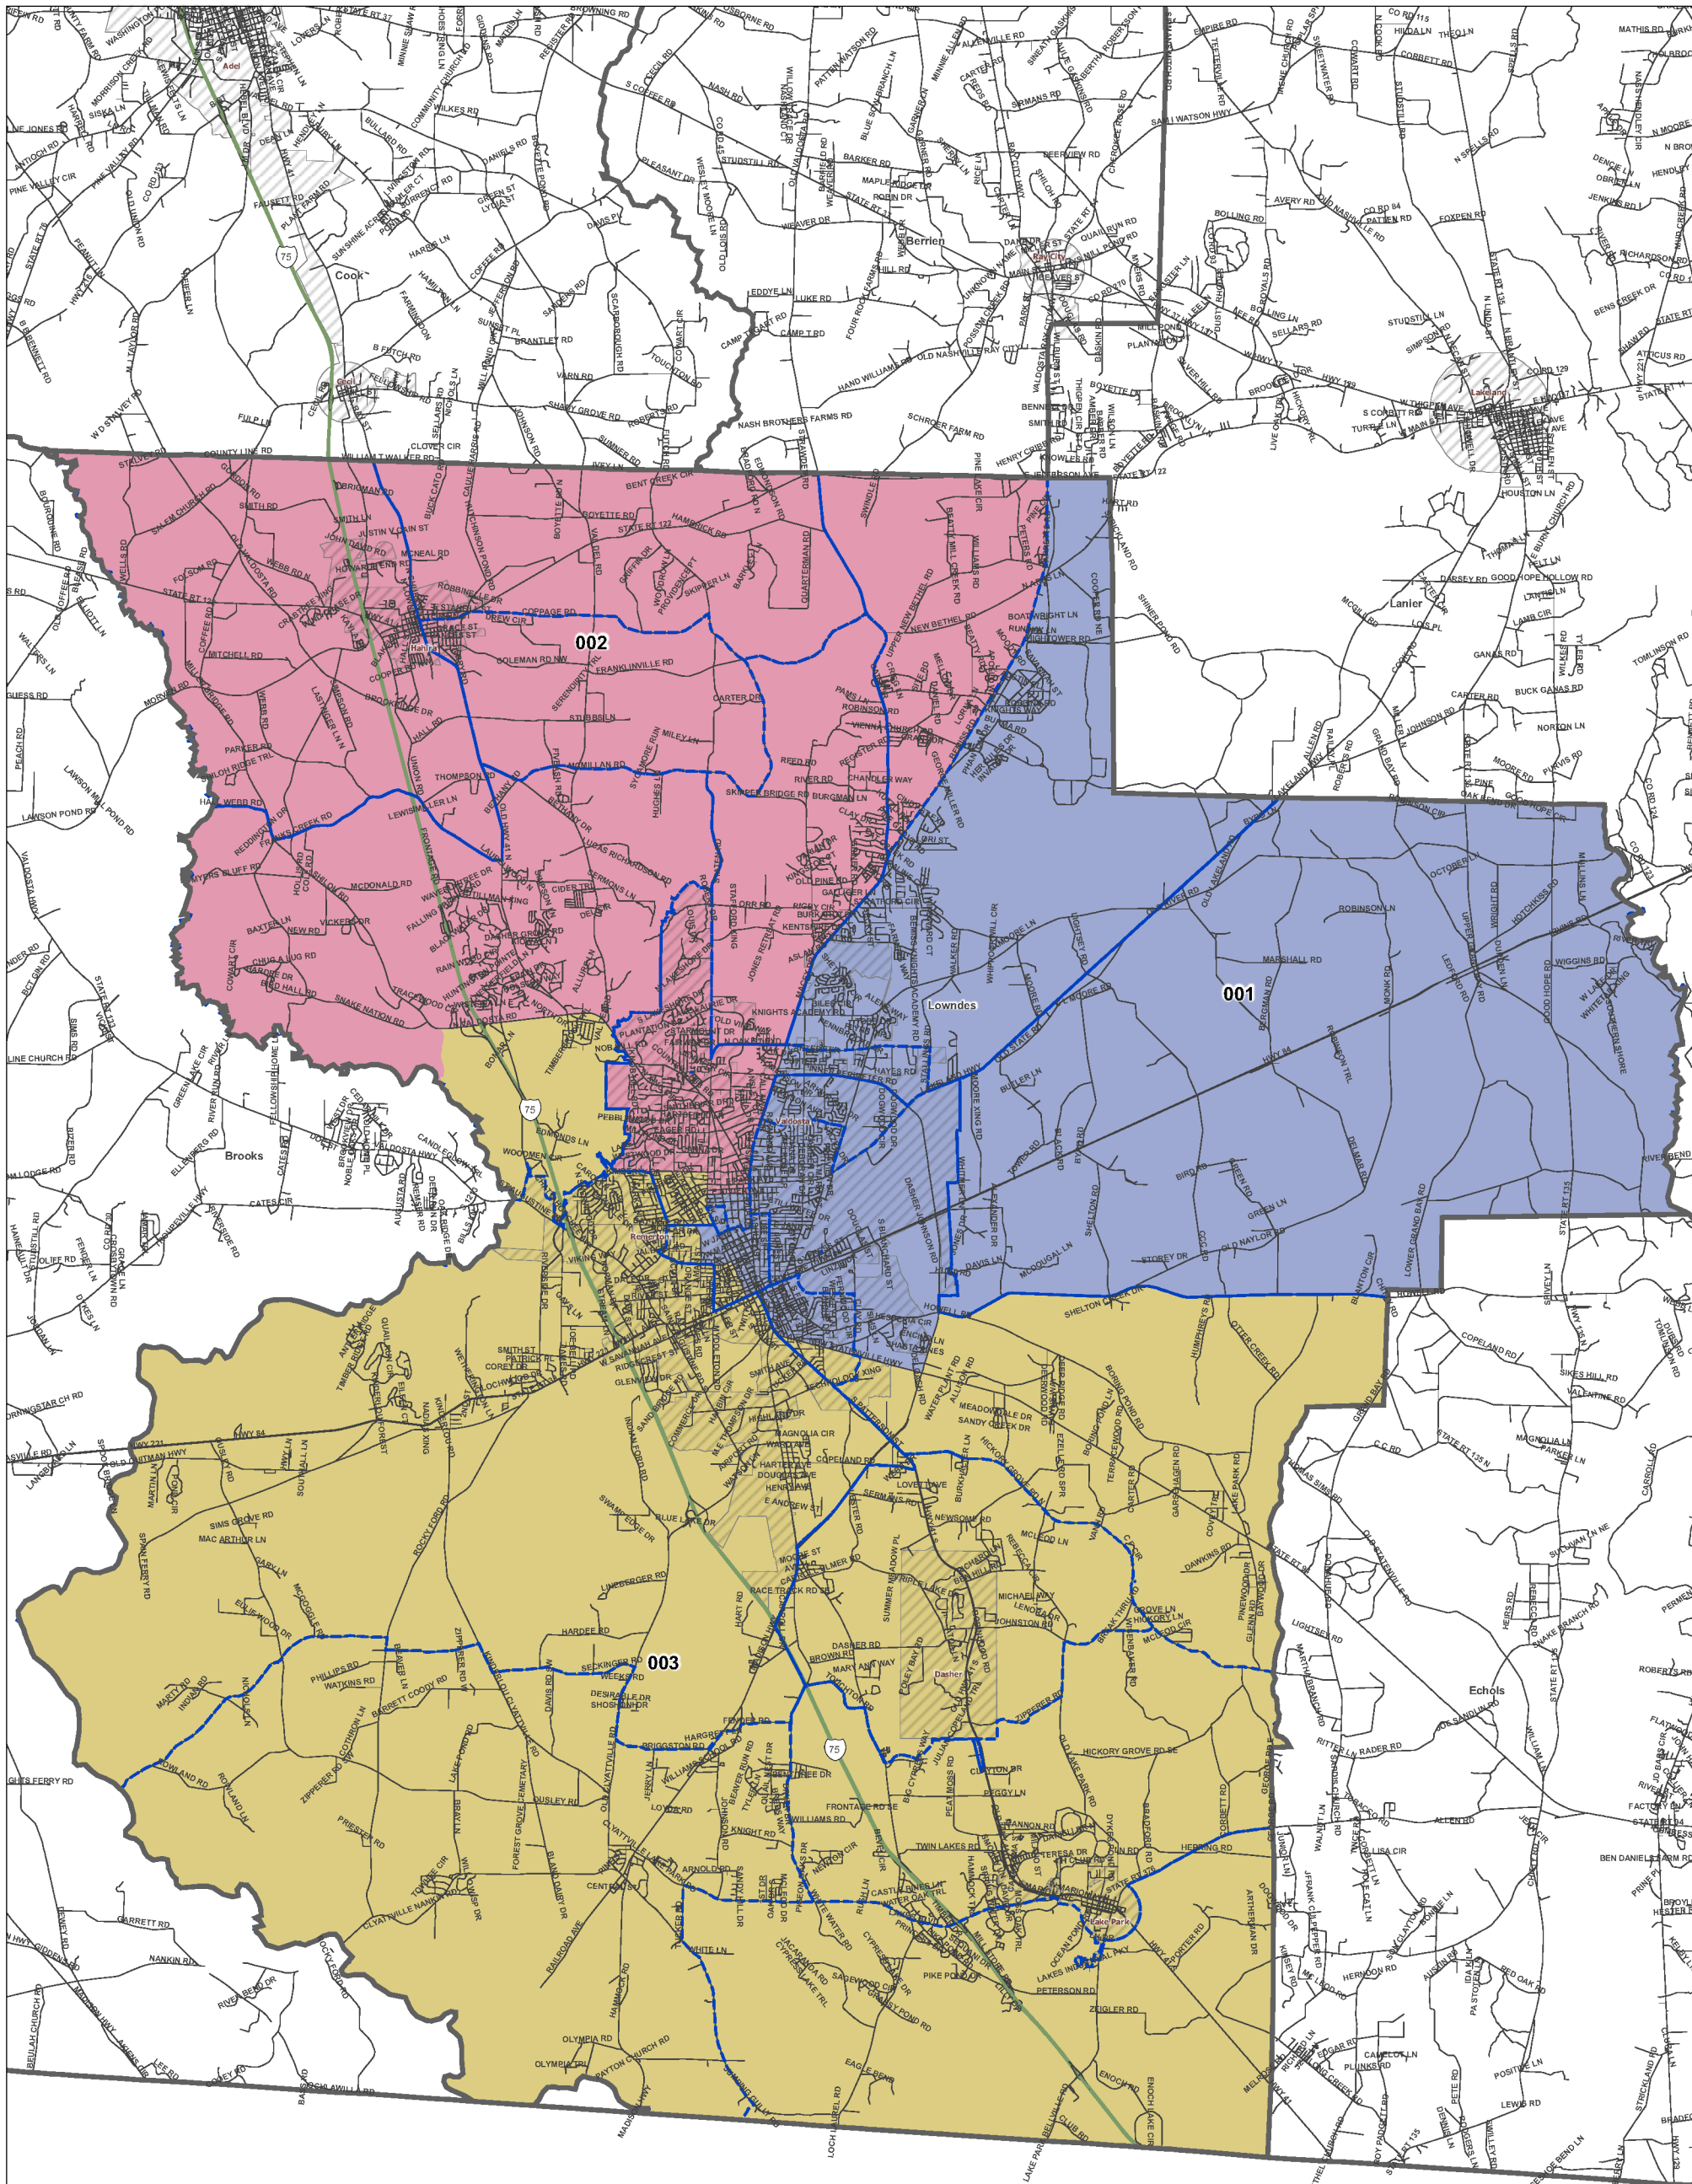

Draft - Lowndes County Commission Districts

Client: Lowndes
 Plan: lowndescc-draft3-2022
 Type: Local CC

Map layers

- Districts
- CITIES2020
- LoCoVotePrecinct22
- County

District

- 001 (1)
- 002 (1)
- 003 (1)
- Other (1)

0 1.5 3
Miles