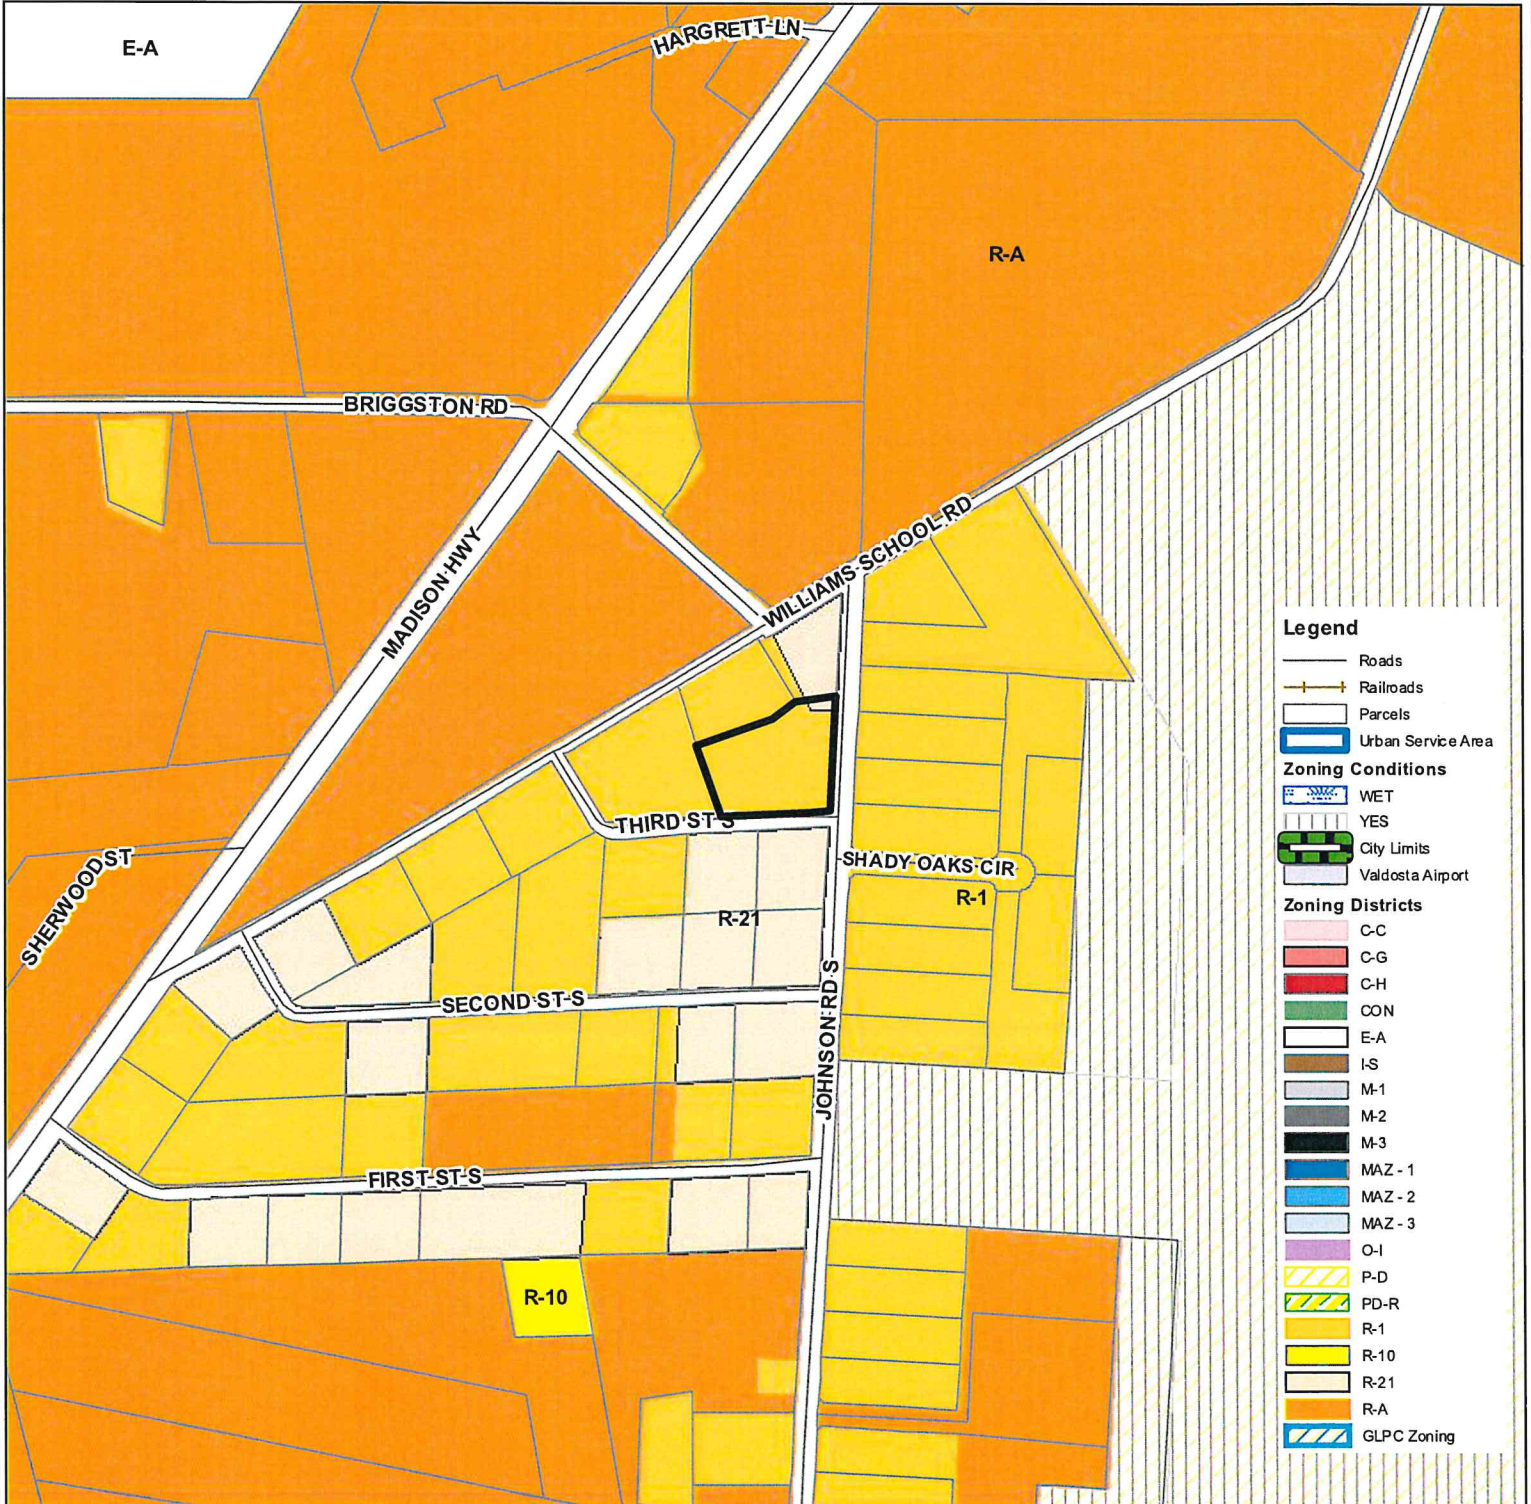

# Zoning Location Map

JUSTIN WARREN  
Rezoning Request

CURRENT ZONING: R-1  
PROPOSED ZONING: R-21

### Legend

- Roads
- Railroads
- Parcels
- Urban Service Area
- Zoning Conditions
  - WET
  - YES
  - City Limits
  - Valdosta Airport
- Zoning Districts
  - C-C
  - C-G
  - C-H
  - CON
  - E-A
  - IS
  - M-1
  - M-2
  - M-3
  - MAZ - 1
  - MAZ - 2
  - MAZ - 3
  - O-I
  - P-D
  - PD-R
  - R-1
  - R-10
  - R-21
  - R-A
  - GLPC Zoning