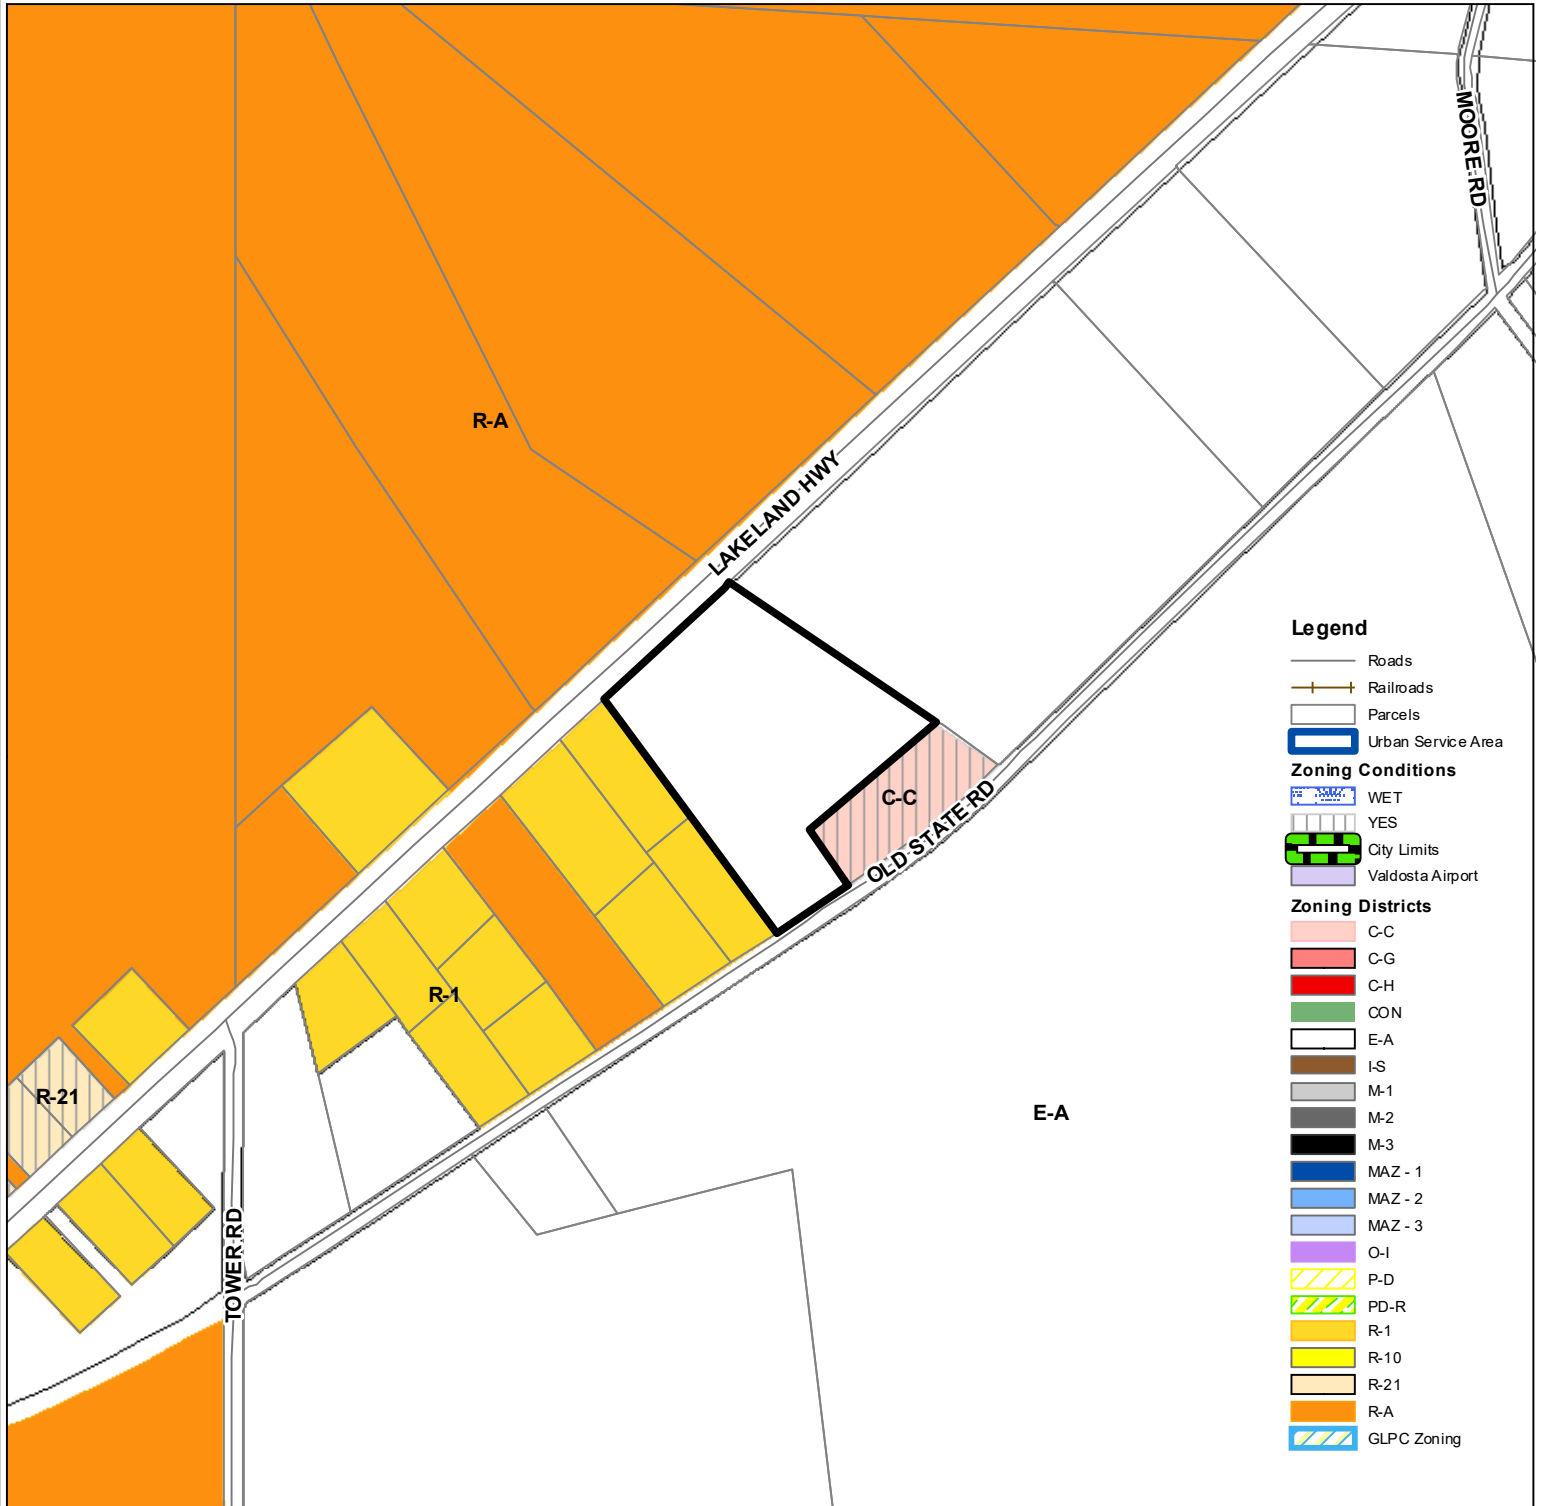

# Zoning Location Map

Lakeland Highway  
Rezoning Request

**CURRENT ZONING: E-A**  
**PROPOSED ZONING: R-A**

- Legend**
- Roads
  - Railroads
  - Parcels
  - Urban Service Area
  - Zoning Conditions**
  - WET
  - YES
  - City Limits
  - Valdosta Airport
  - Zoning Districts**
  - C-C
  - C-G
  - C-H
  - CON
  - E-A
  - I-S
  - M-1
  - M-2
  - M-3
  - MAZ - 1
  - MAZ - 2
  - MAZ - 3
  - O-I
  - P-D
  - PD-R
  - R-1
  - R-10
  - R-21
  - R-A
  - GLPC Zoning