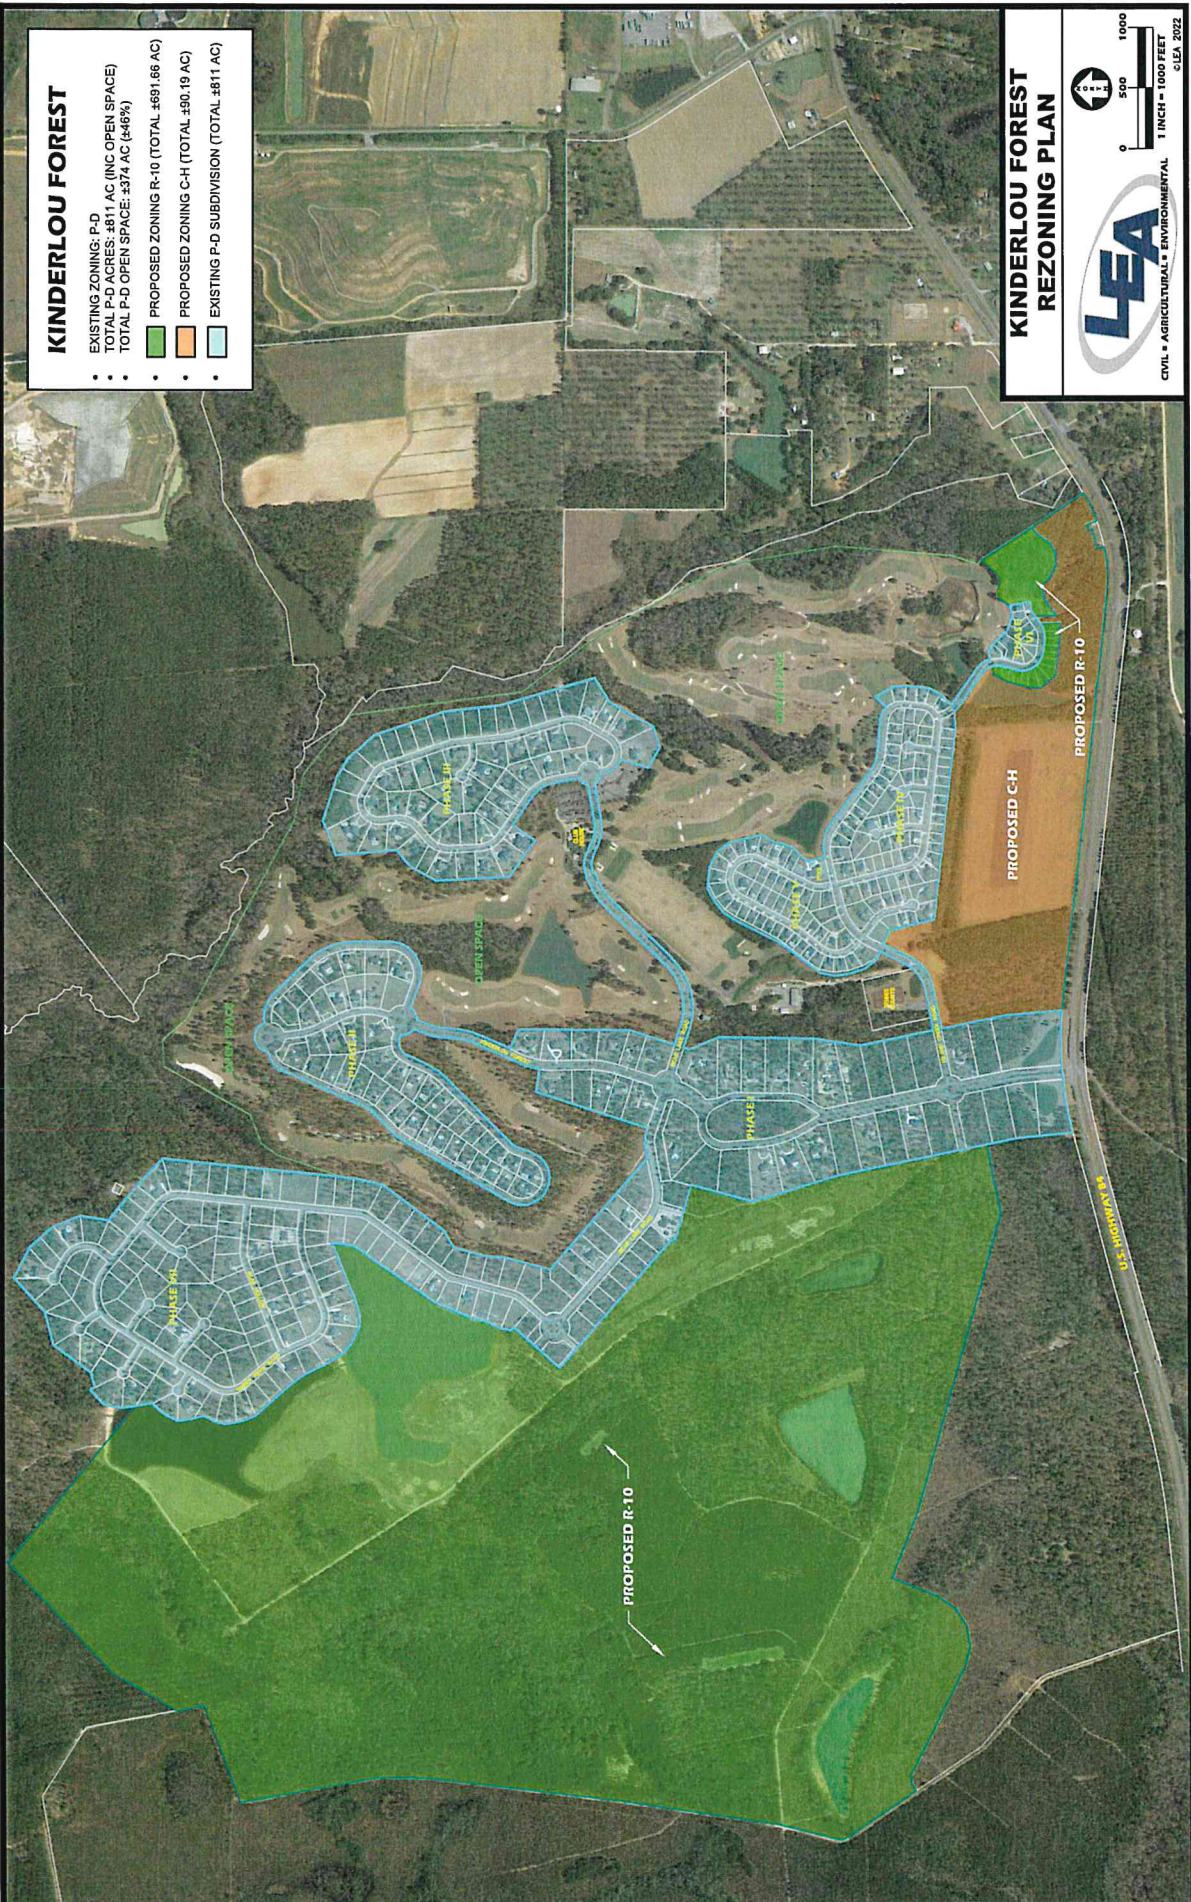

KINDERLOU FOREST

- EXISTING ZONING: P-D
- TOTAL P-D ACRES: 4811 AC (INC OPEN SPACE)
- TOTAL P-D OPEN SPACE: 4374 AC (91%)
- PROPOSED ZONING R-10 (TOTAL 4891.66 AC)
- PROPOSED ZONING C-H (TOTAL 490.19 AC)
- EXISTING P-D SUBDIVISION (TOTAL 4811 AC)

KINDERLOU FOREST REZONING PLAN

0 500 1000
1 INCH = 1000 FEET
GLEA 2022