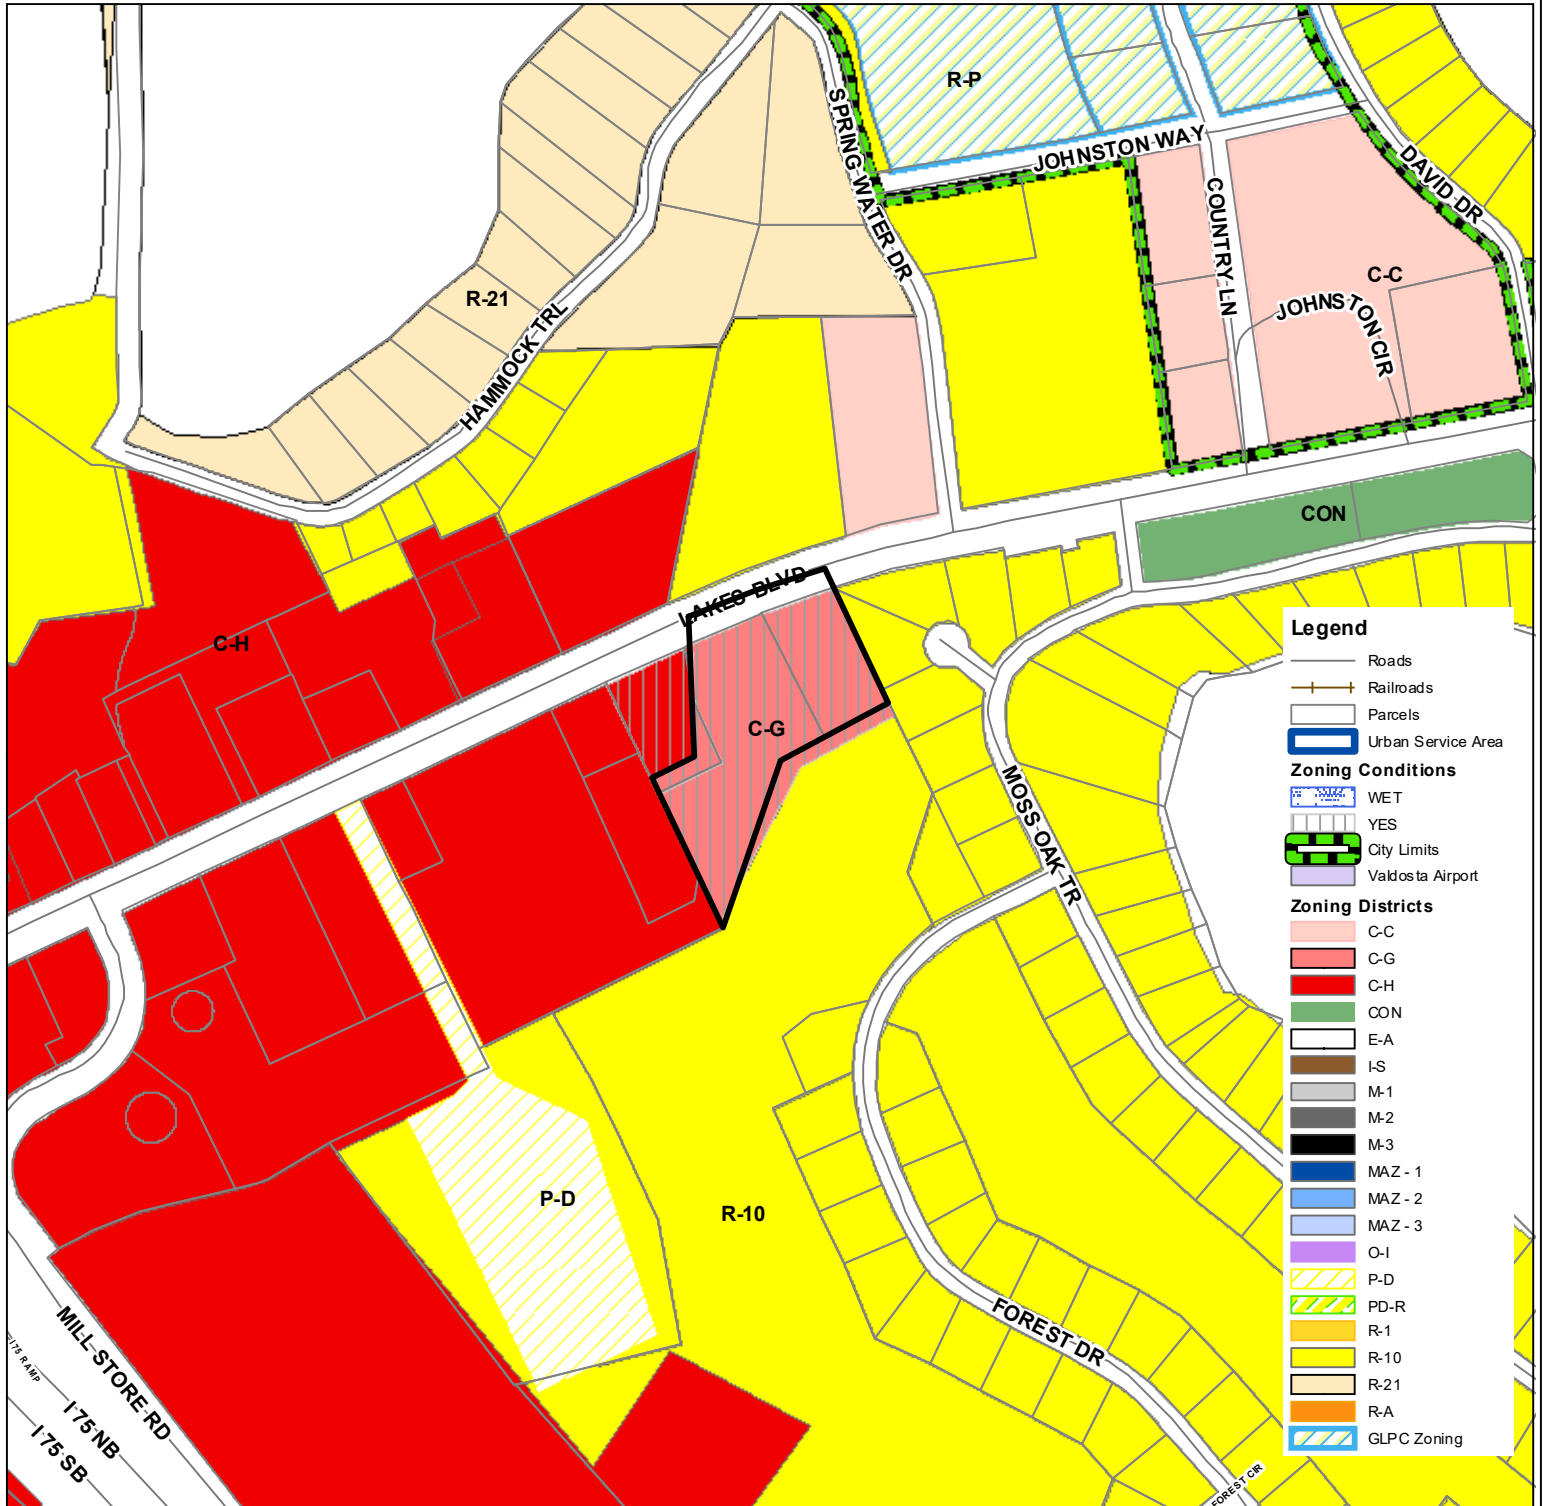

REZ-2022-11

Zoning Location Map

Makesh, LLC
Rezoning Request

CURRENT ZONING: C-G/Amended
PROPOSED ZONING: C-G

Legend

- Roads
- Railroads
- Parcels
- Urban Service Area
- Zoning Conditions**
 - WET
 - YES
 - City Limits
 - Valdosta Airport
- Zoning Districts**
 - C-C
 - C-G
 - C-H
 - CON
 - E-A
 - I-S
 - M-1
 - M-2
 - M-3
 - MAZ - 1
 - MAZ - 2
 - MAZ - 3
 - O-I
 - P-D
 - PD-R
 - R-1
 - R-10
 - R-21
 - R-A
 - GLPC Zoning