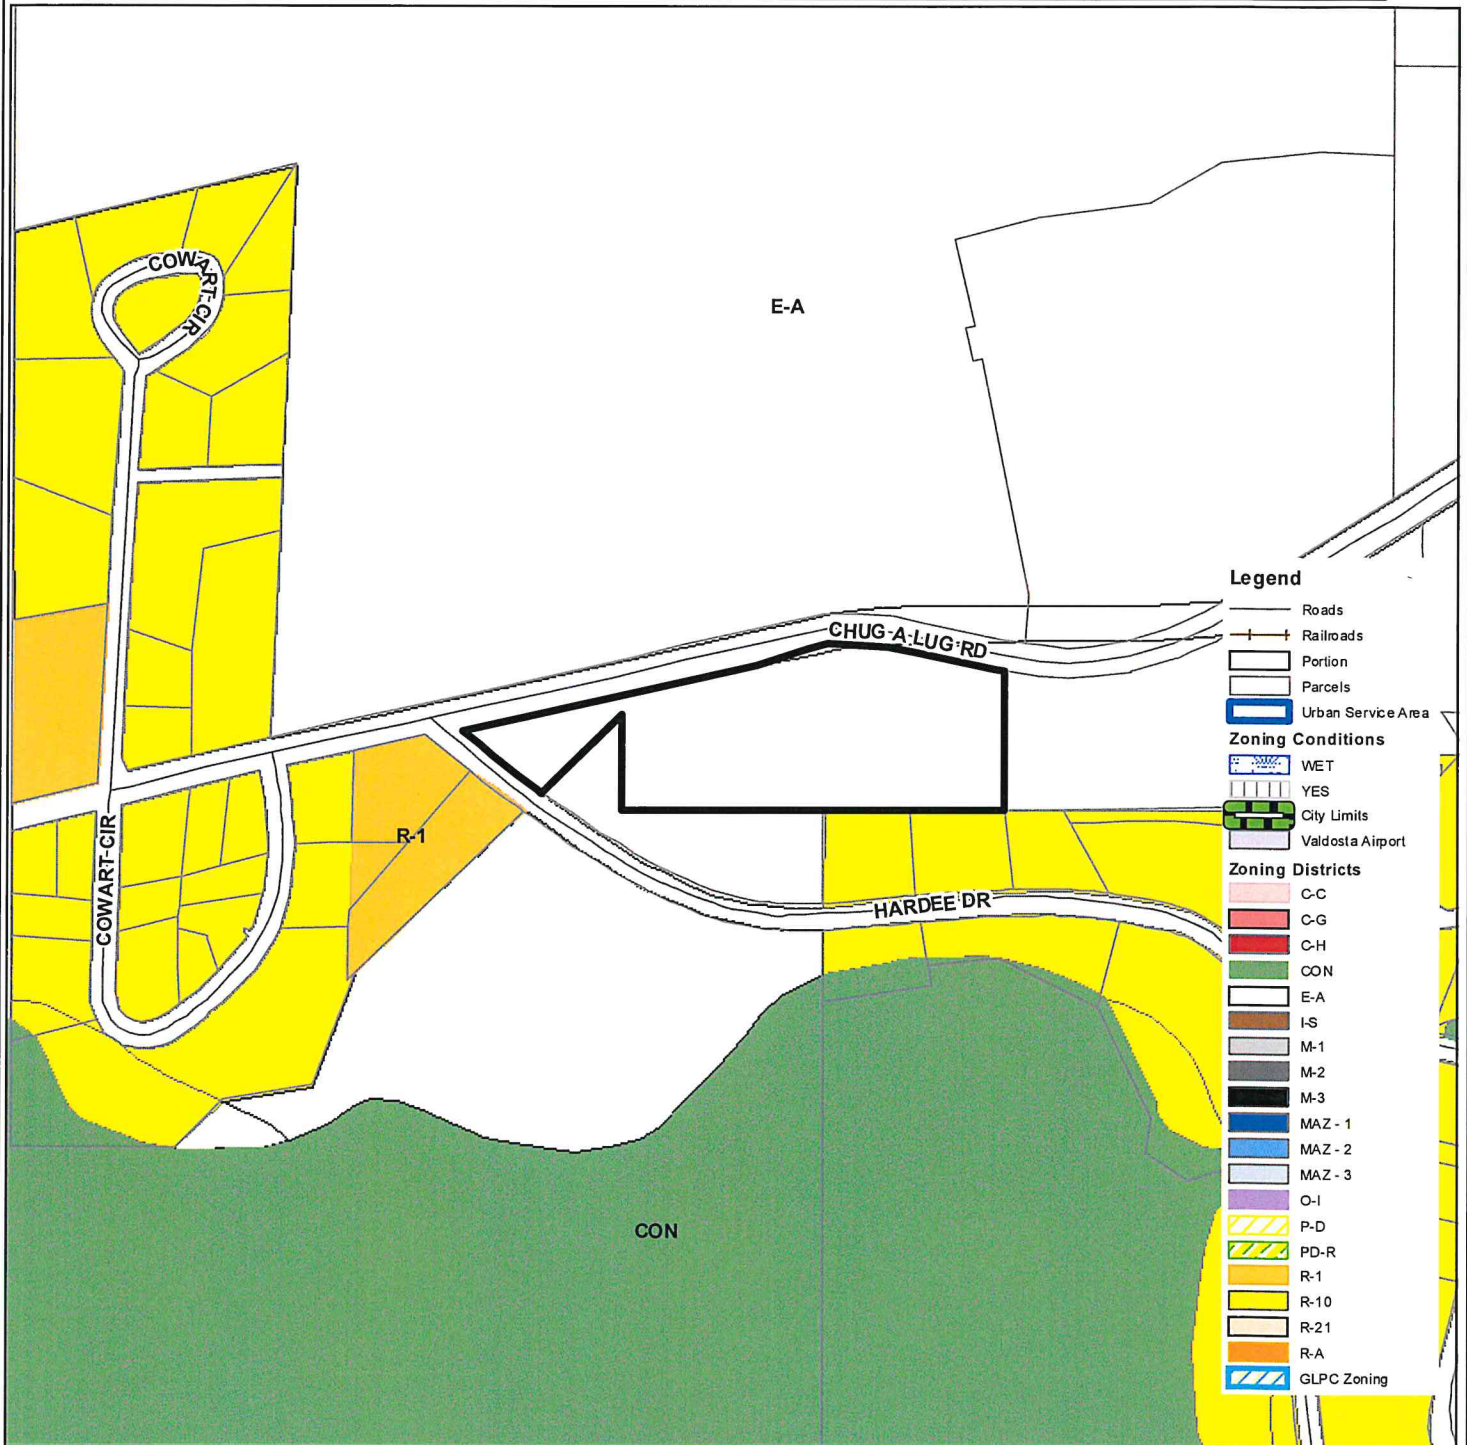

REZ-2022-18

Zoning Location Map

Hilton Rez
Rezoning Request

CURRENT ZONING: E-A
PROPOSED ZONING: R-A

VALOR