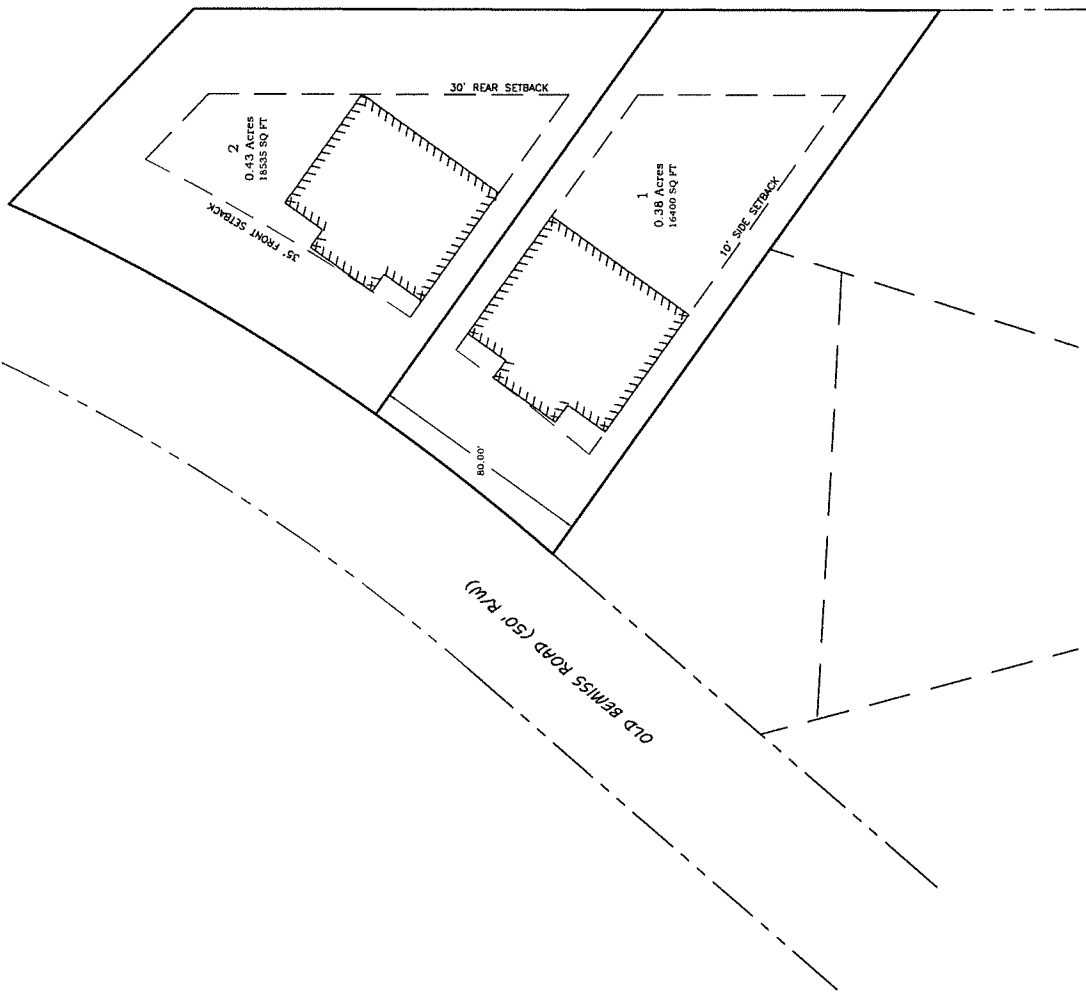

BEMISS KNIGHTS ACADEMY ROAD (60' R/W)

GA. SOUTHERN & FLORIDA RAILROAD (100' R/W)

2
0.43 Acres
18535 SQ FT

1
0.38 Acres
16400 SQ FT

OLD BEMISS ROAD (50' R/W)

LOCATED IN
LAND LOT 131
11TH LAND DISTRICT
LOWNDES COUNTY, GA
PLAT DATE:
FIELD SURVEY DATE:

CONCEPTUAL SITE PLAN FOR: 4088 OLD BEMISS ROAD

INNOVATE!
Engineering & Surveying
PHONE: 229-249-9113 www.innovatees.com
2214 N. Patterson Street, Valdosta, GA 31602