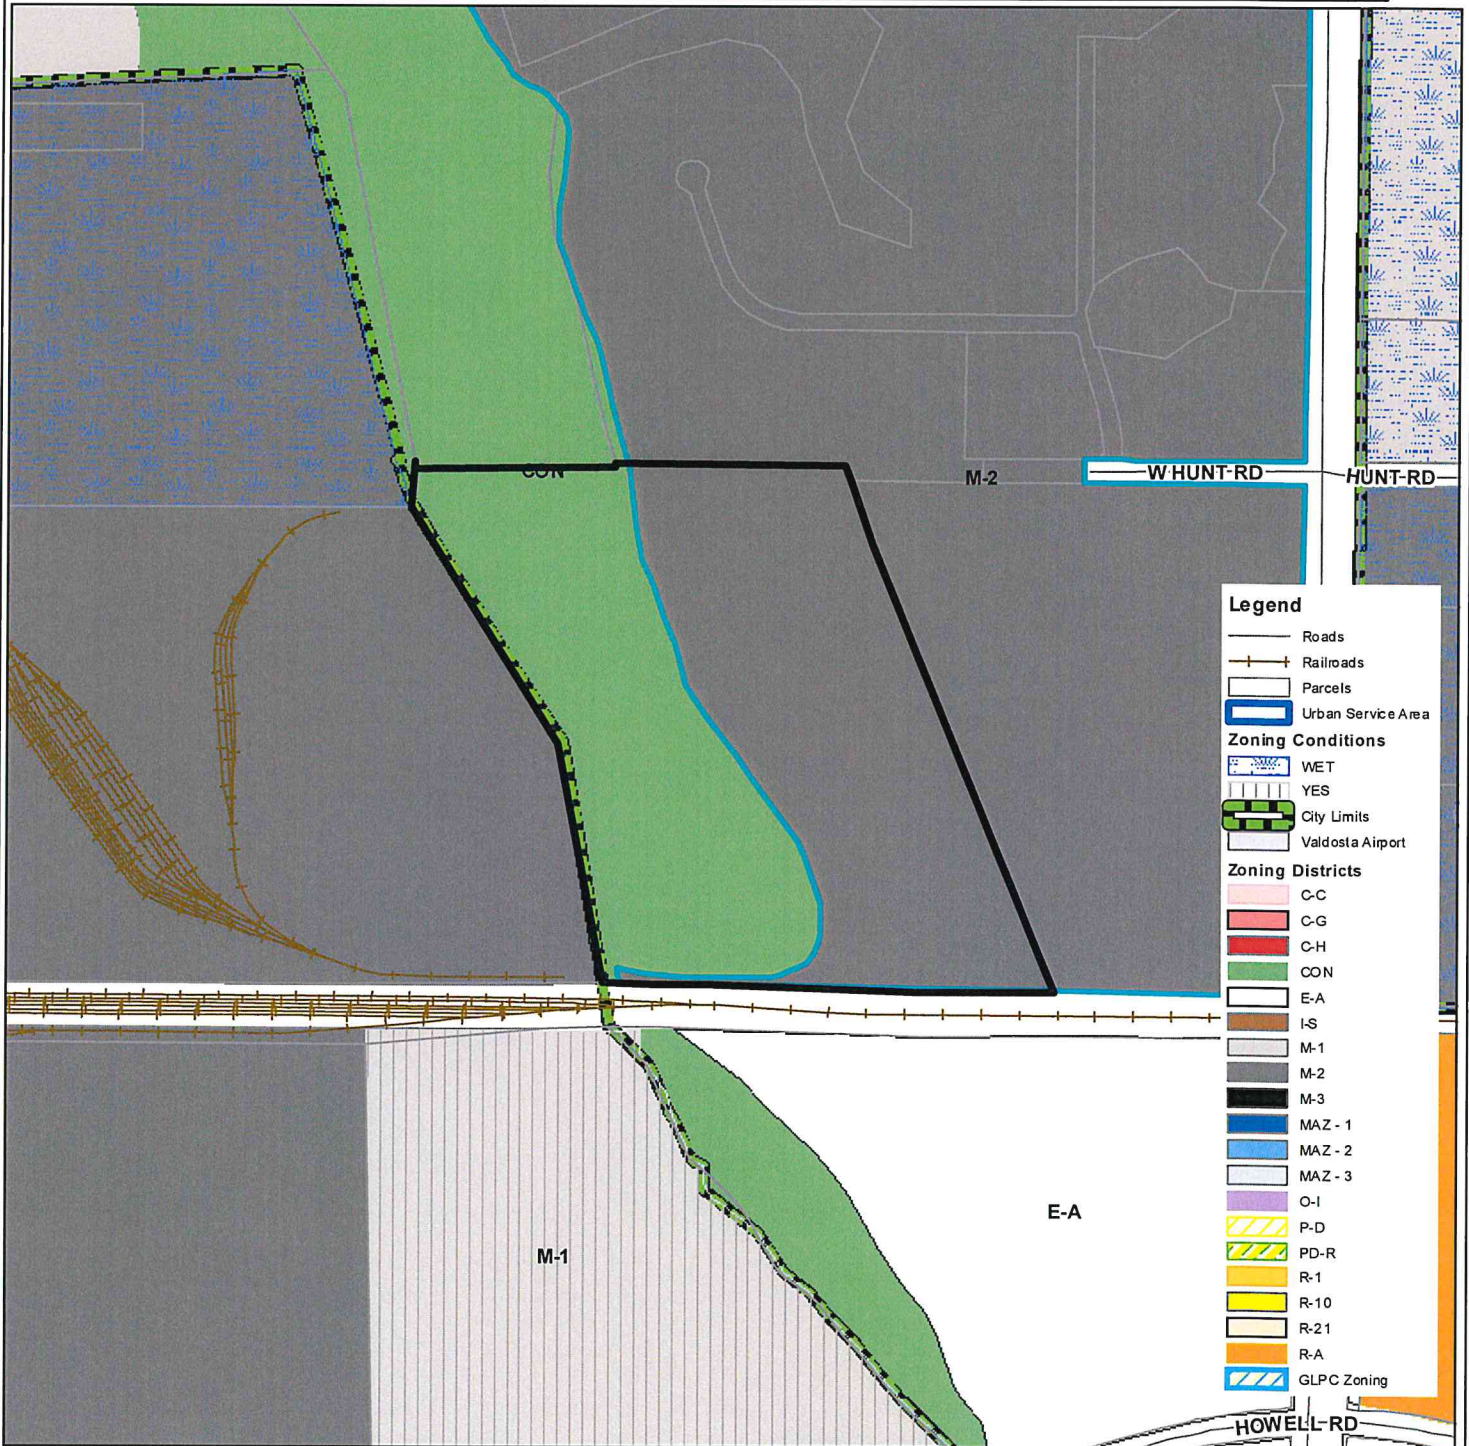

REZ-2023-07

Zoning Location Map

Project Viking
Rezoning Request

CURRENT ZONING: M-2
PROPOSED ZONING: M-2

VALOR

sgirc SOUTHERN GEORGIA
COUNTY GOVERNMENT