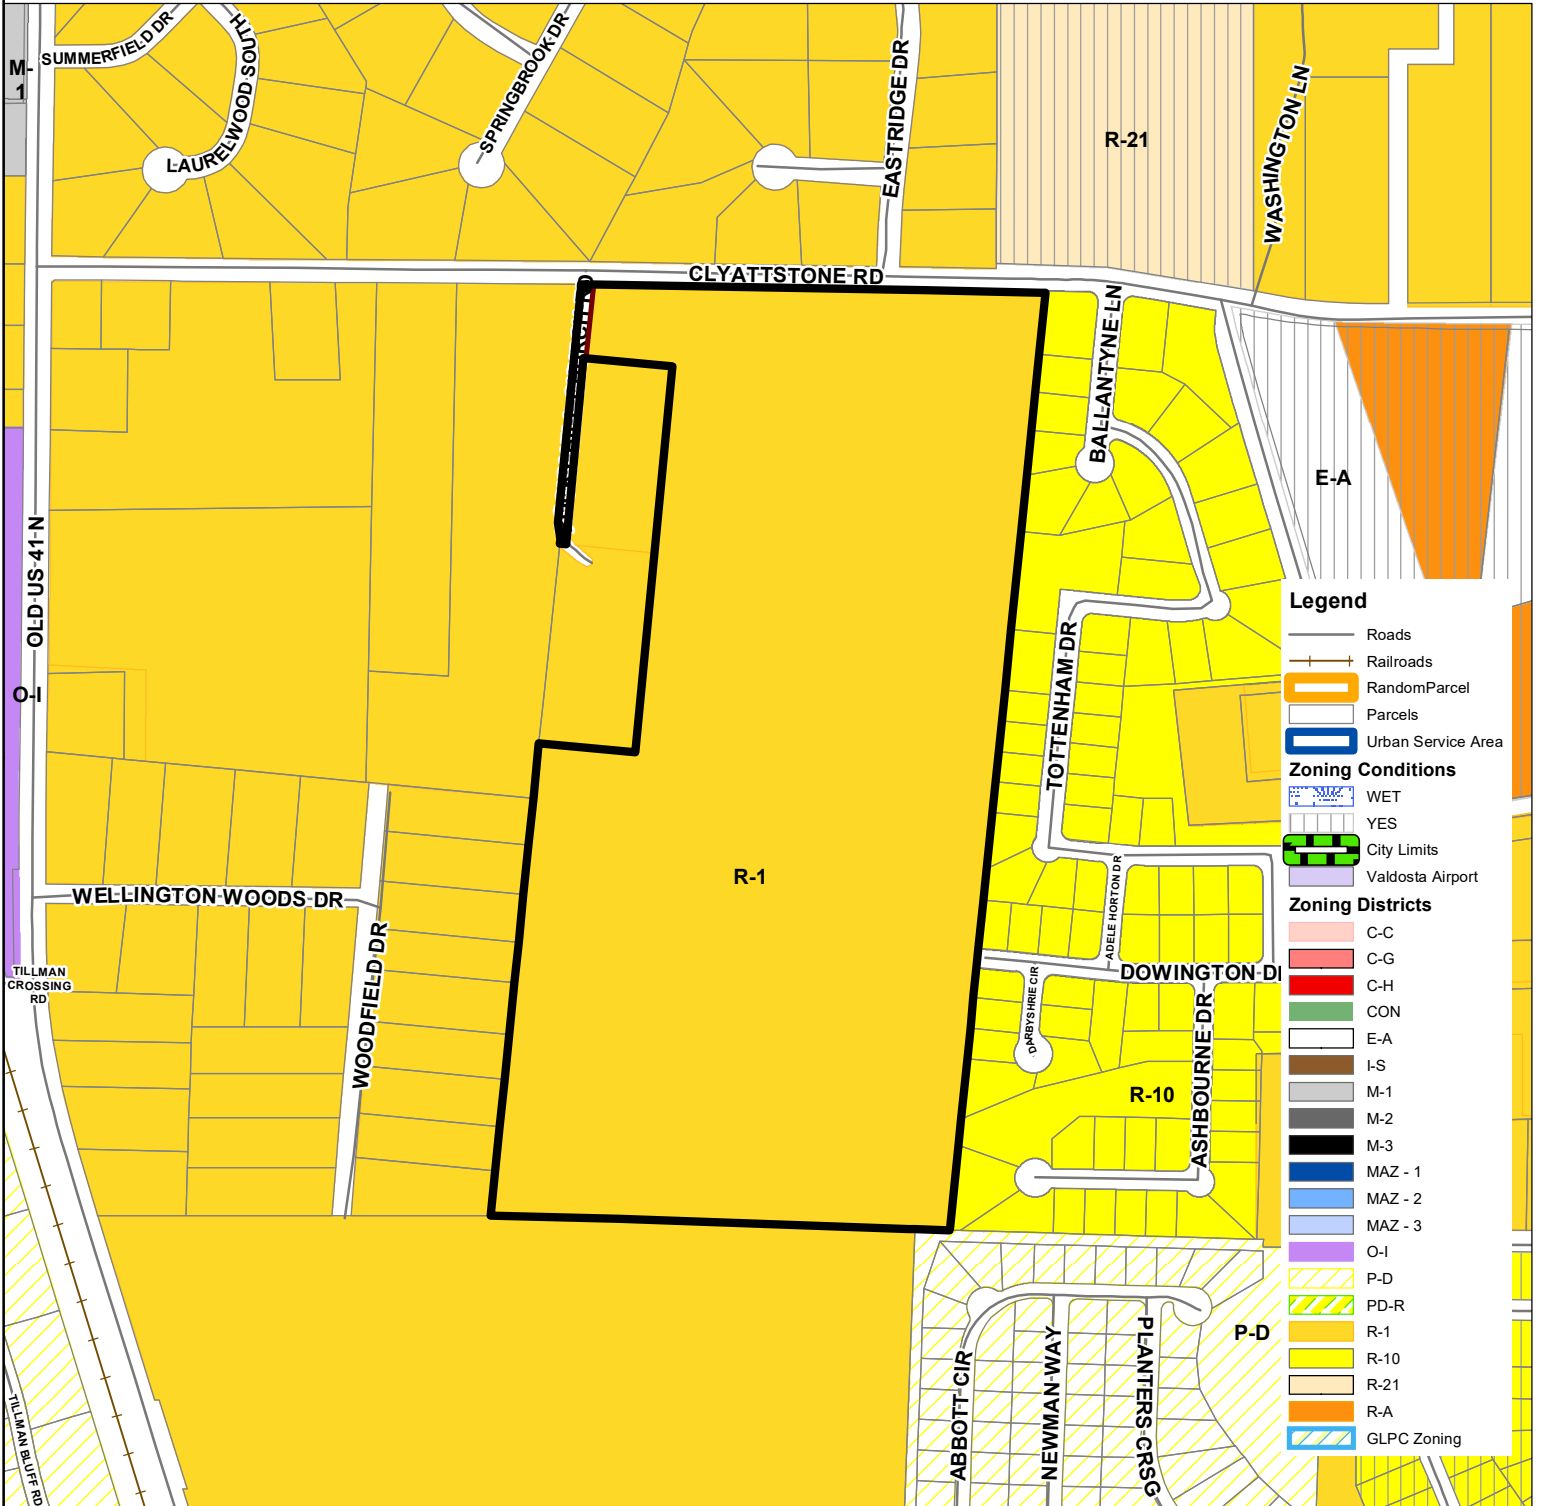

REZ-2024-04

Zoning Location Map

Clyattstone Road Subdivision
Rezoning Request

CURRENT ZONING: R-1
PROPOSED ZONING: R-10

- Legend**
- Roads
 - Railroads
 - Random Parcel
 - Parcels
 - Urban Service Area
 - Zoning Conditions**
 - WET
 - YES
 - City Limits
 - Valdosta Airport
 - Zoning Districts**
 - C-C
 - C-G
 - C-H
 - CON
 - E-A
 - I-S
 - M-1
 - M-2
 - M-3
 - MAZ - 1
 - MAZ - 2
 - MAZ - 3
 - O-I
 - P-D
 - PD-R
 - R-1
 - R-10
 - R-21
 - R-A
 - GLPC Zoning