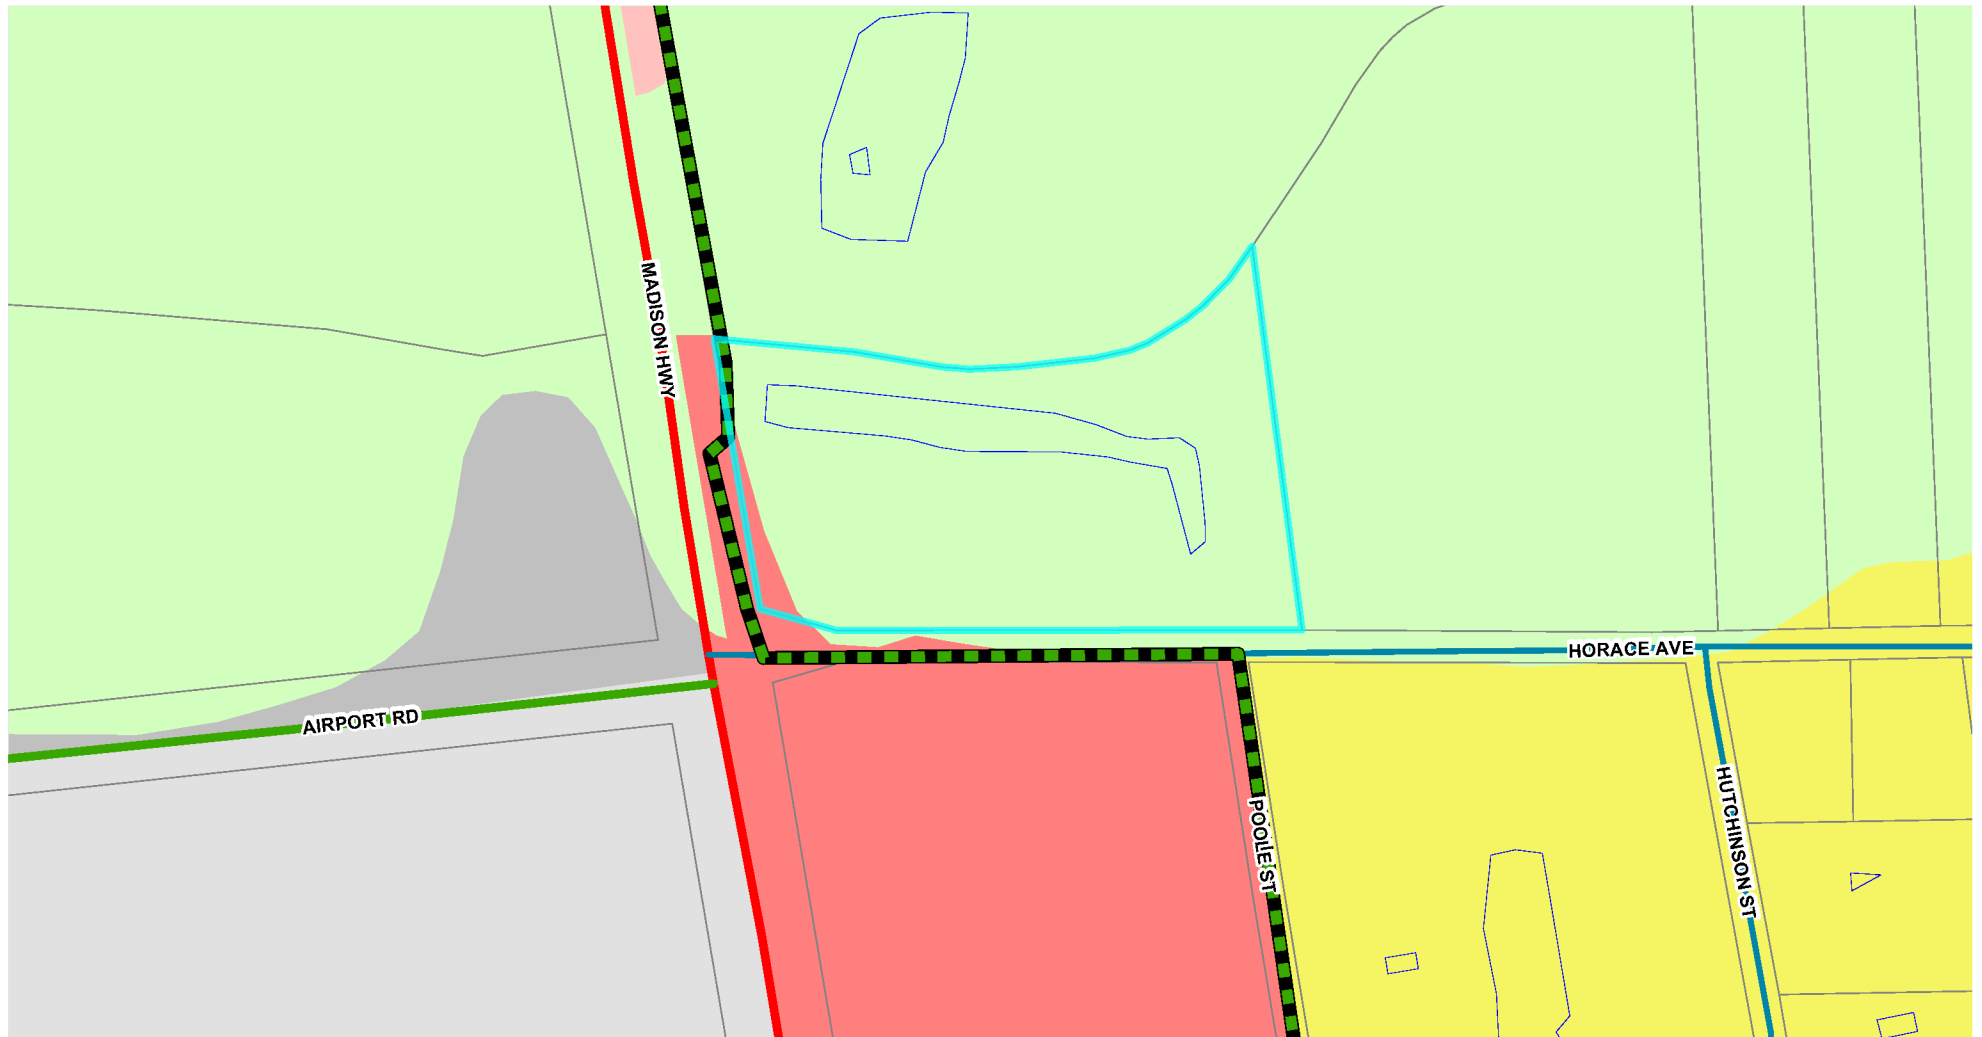

Horace Ave Rezone Rezoning Request

Roads

Functional Classification

- 1, INTERSTATE
- 3, OTHER PRINCIPAL ARTERIAL
- 4, MINOR ARTERIAL
- 5, MAJOR COLLECTOR
- 6, MINOR COLLECTOR
- 7, LOCAL
- Railroads

Urban Service Area

City Limits

Parcels

Open Water

- Agriculture / Forestry
- Community Activity Center
- Downtown
- Established Residential
- Industrial Activity Center
- Industrial Area
- Institutional Activity Center
- Linear Greenspace/Trails
- Mill Town
- Moody Activity Zone
- Neighborhood Activity Center
- Park/Recreation/Conservation
- Public / Institutional
- Regional Activity Center
- Remerton Neighborhood Village
- Rural Activity Center
- Suburban Area
- Transitional Neighborhood
- Transportation/Communication/Utilities