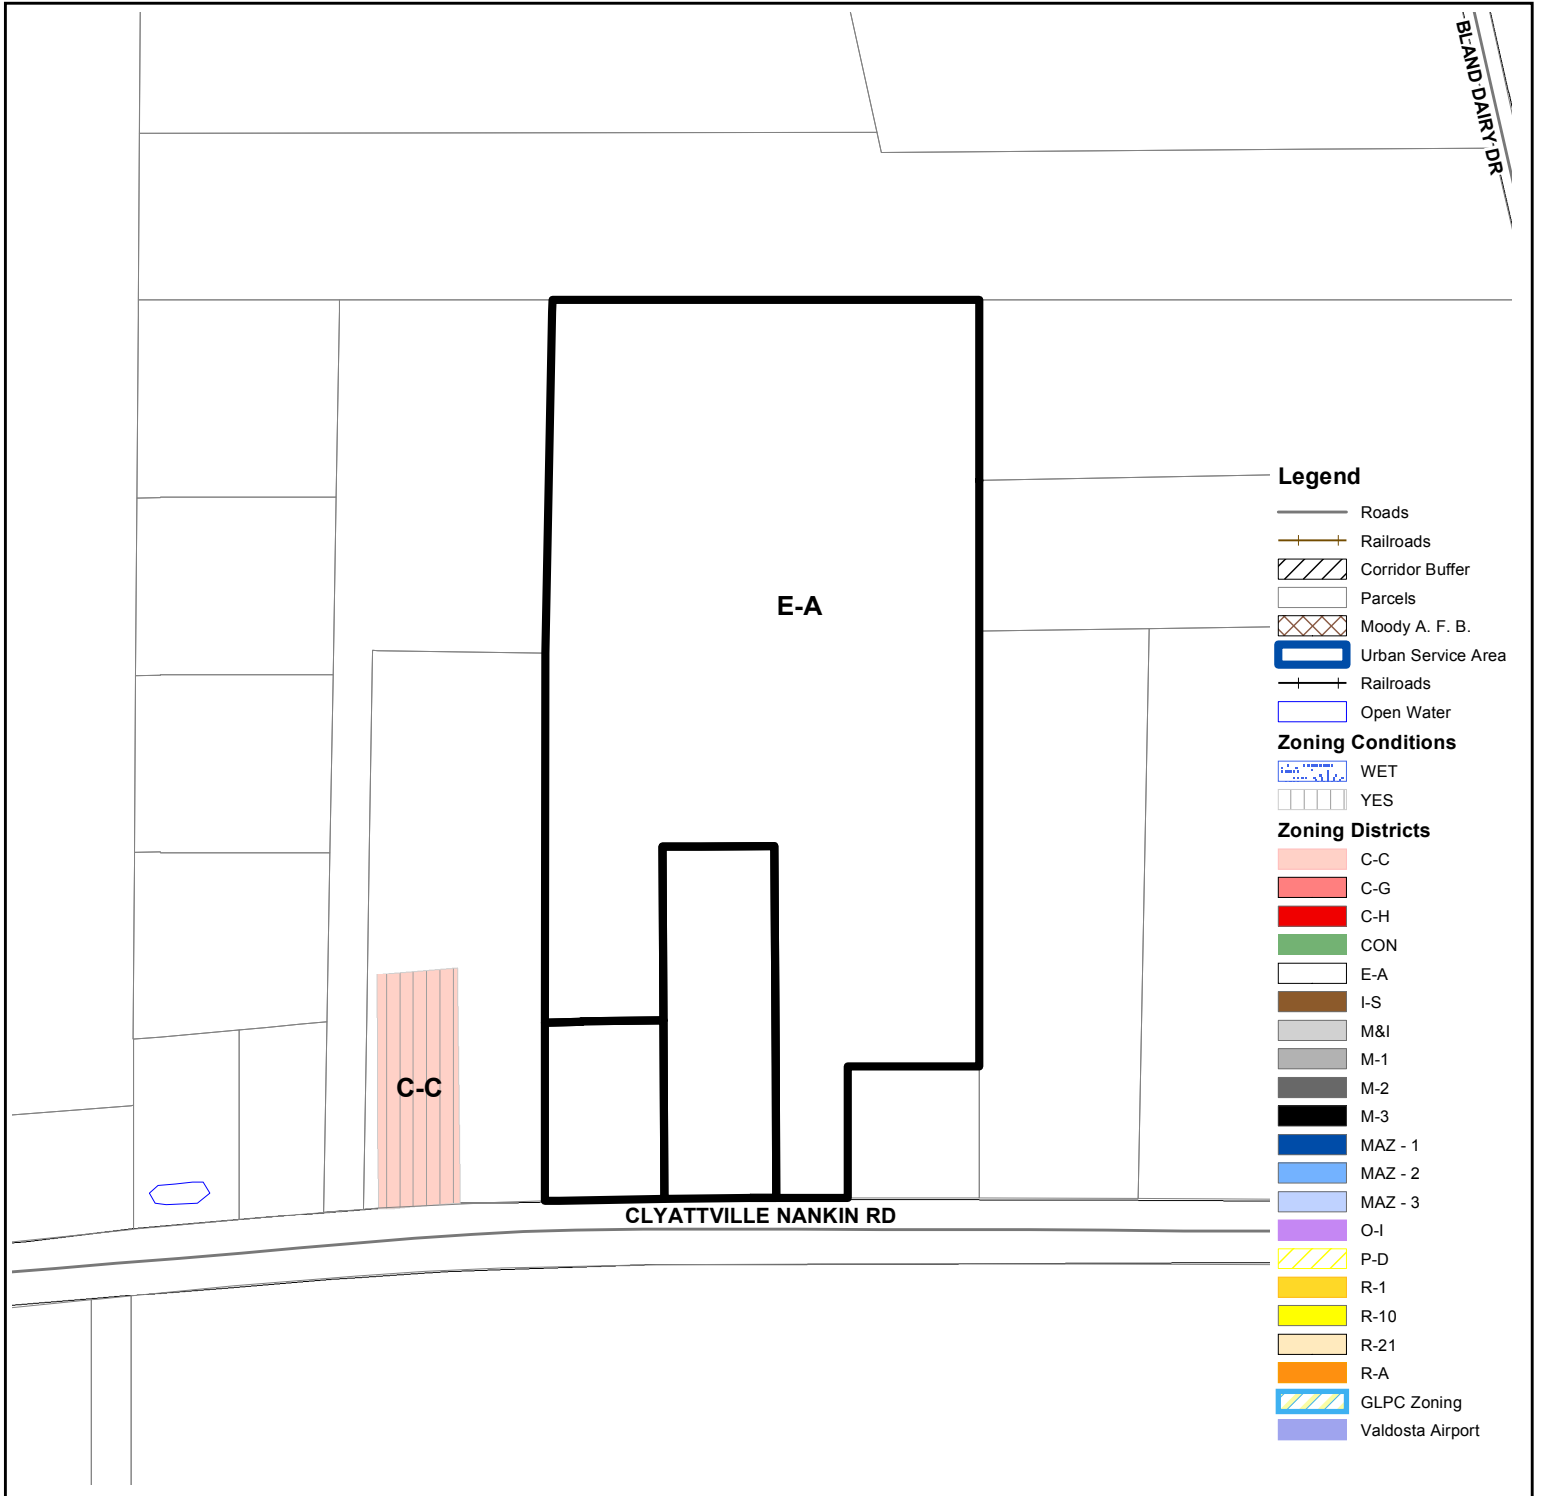

VAR-2017-06

Zoning Location Map

DENTON PROPERTY Variance Request

0

Feet
1,000

© 2008