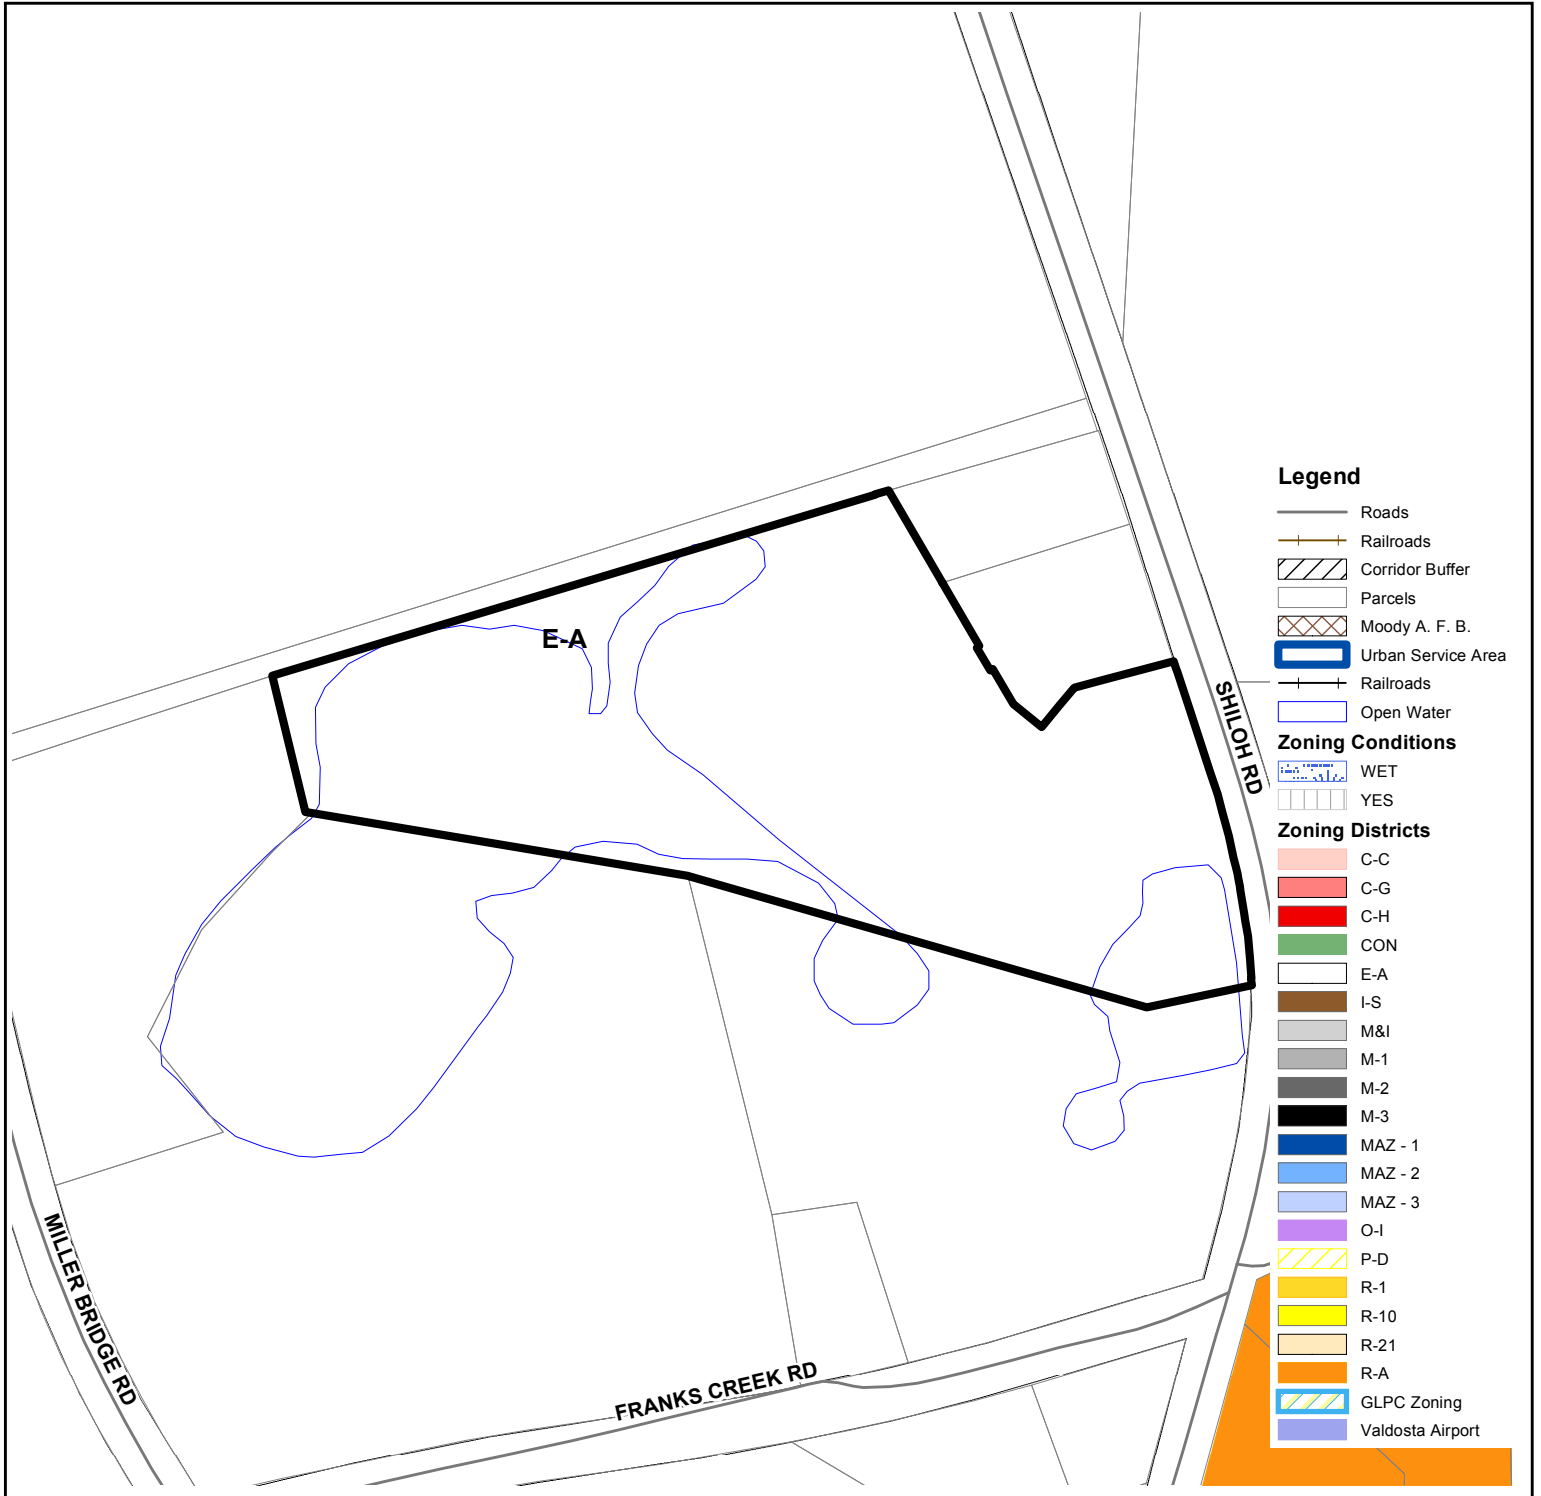

VAR-2017-07

Zoning Location Map

ROUNTREE Variance Request

0

Feet
1,000