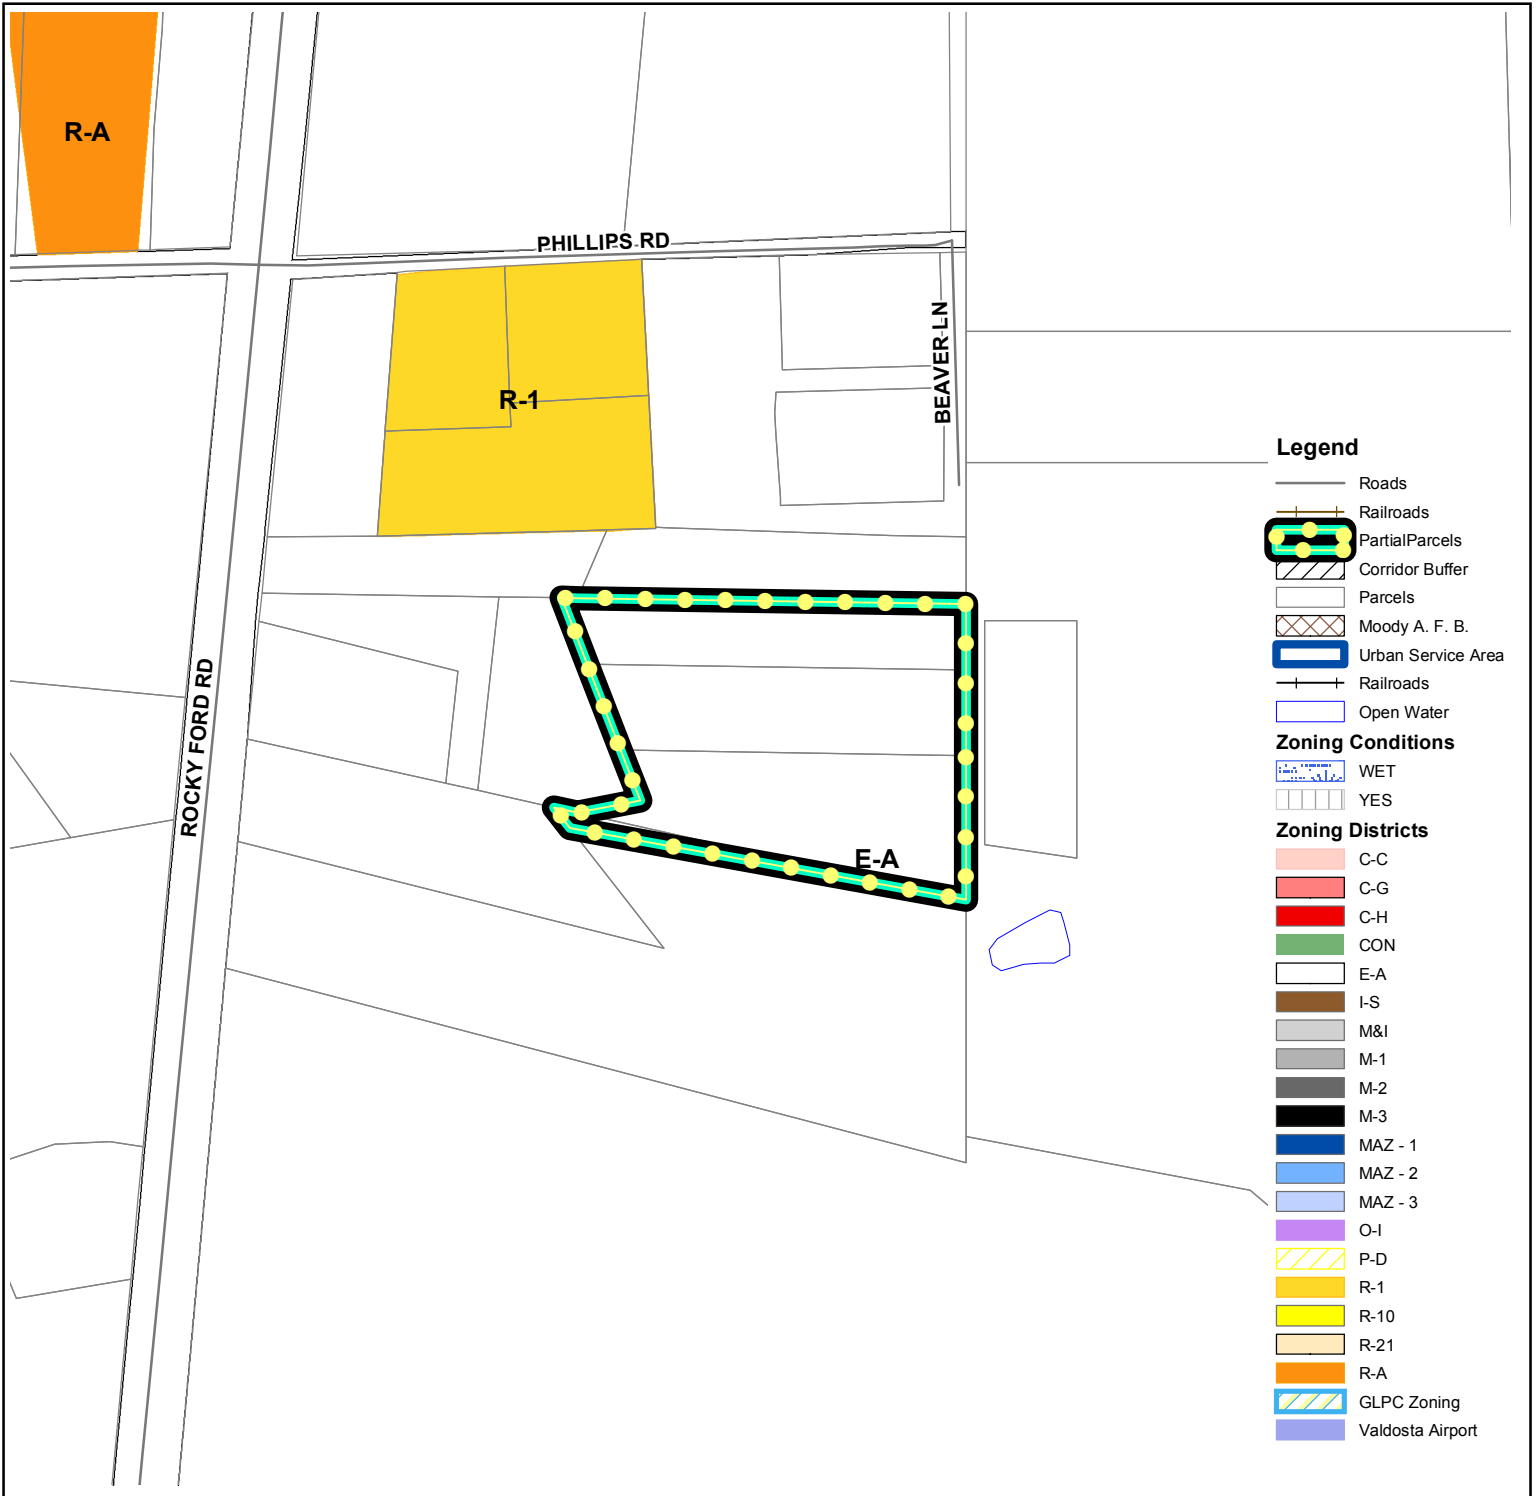

VAR-2017-11

Zoning Location Map

PARKER PROPERTY Variance Request

0

Feet
1,000