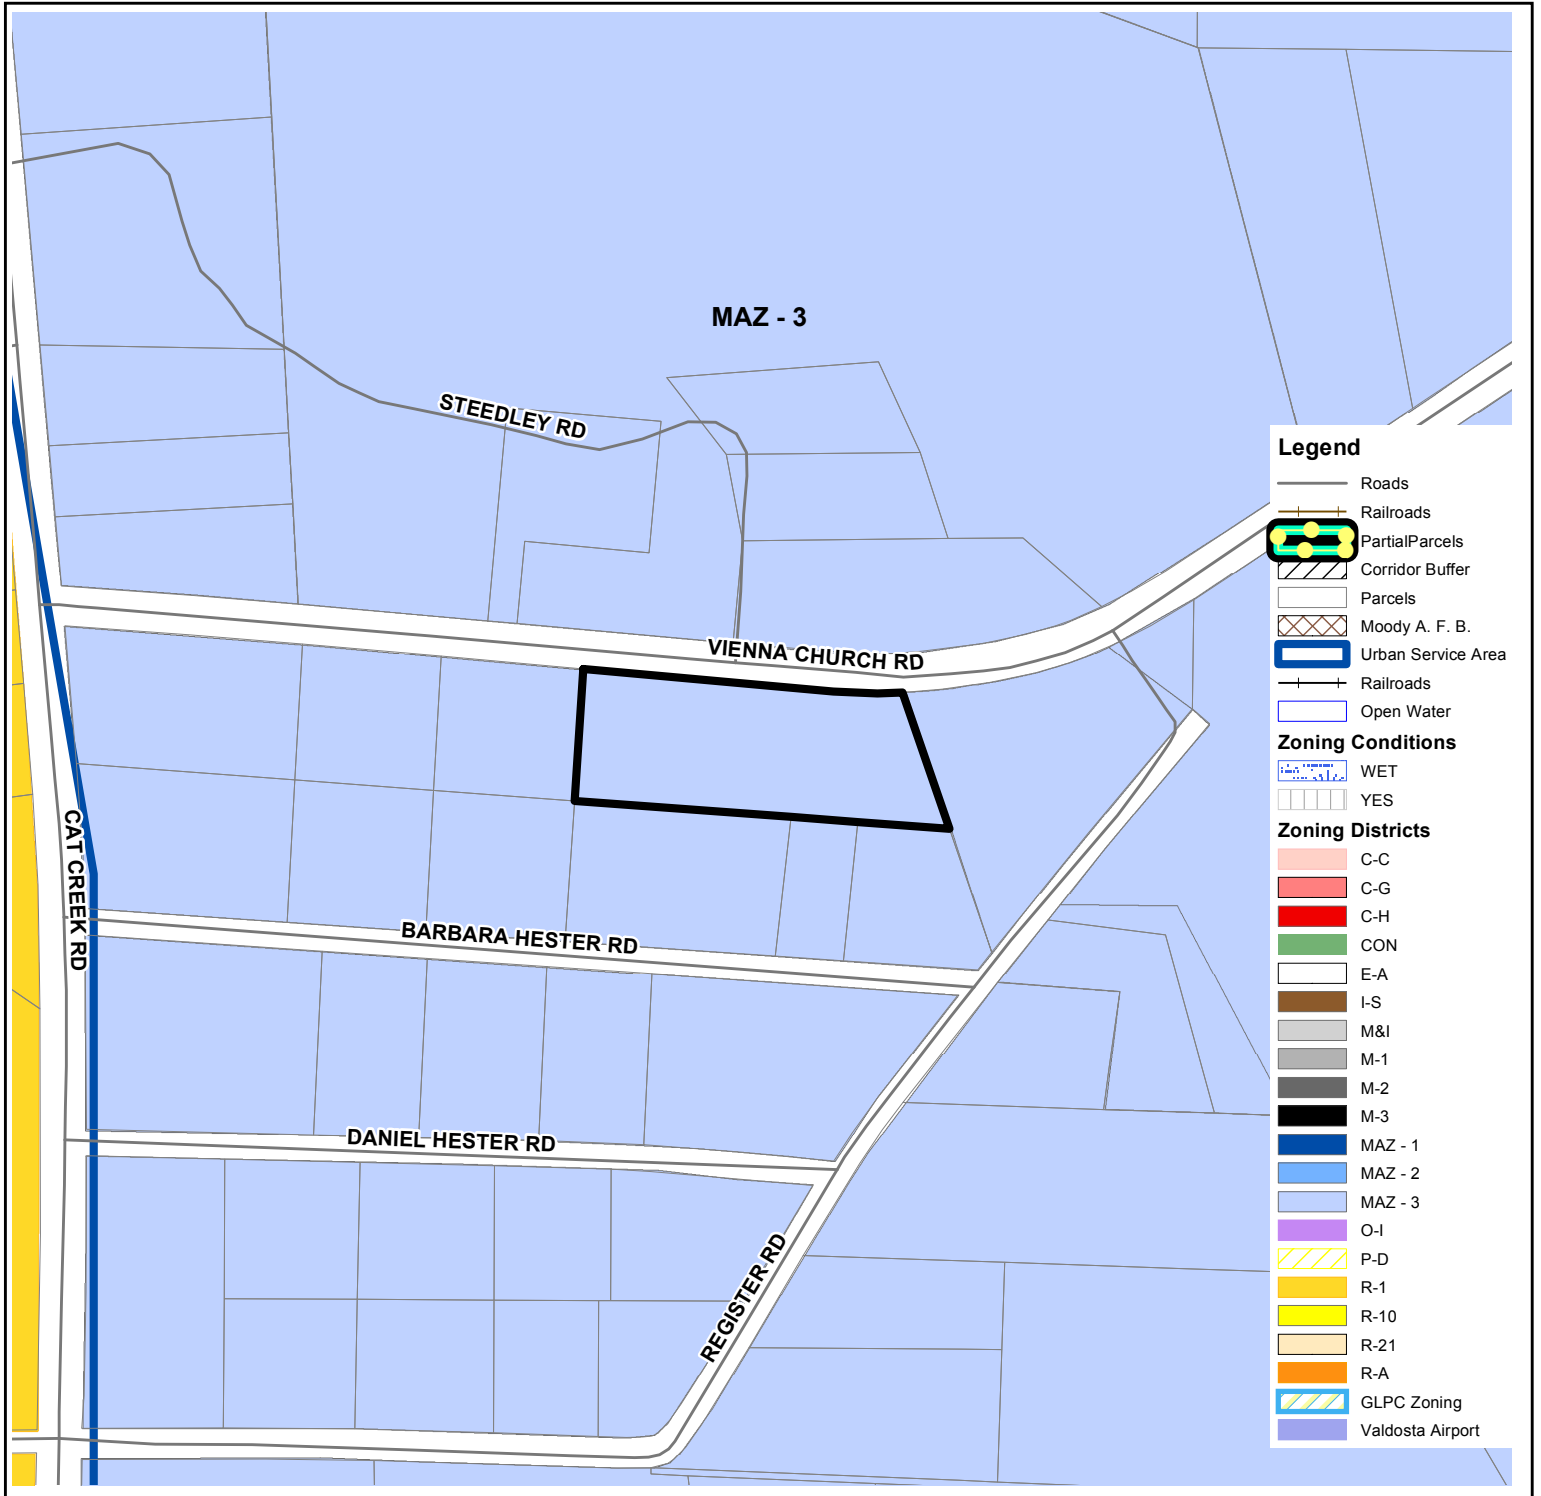

VAR-2017-16

Zoning Location Map

ELLA LEWIS/THERESA PATTERSON
Variance Request

0

Feet
1,000

© 2008