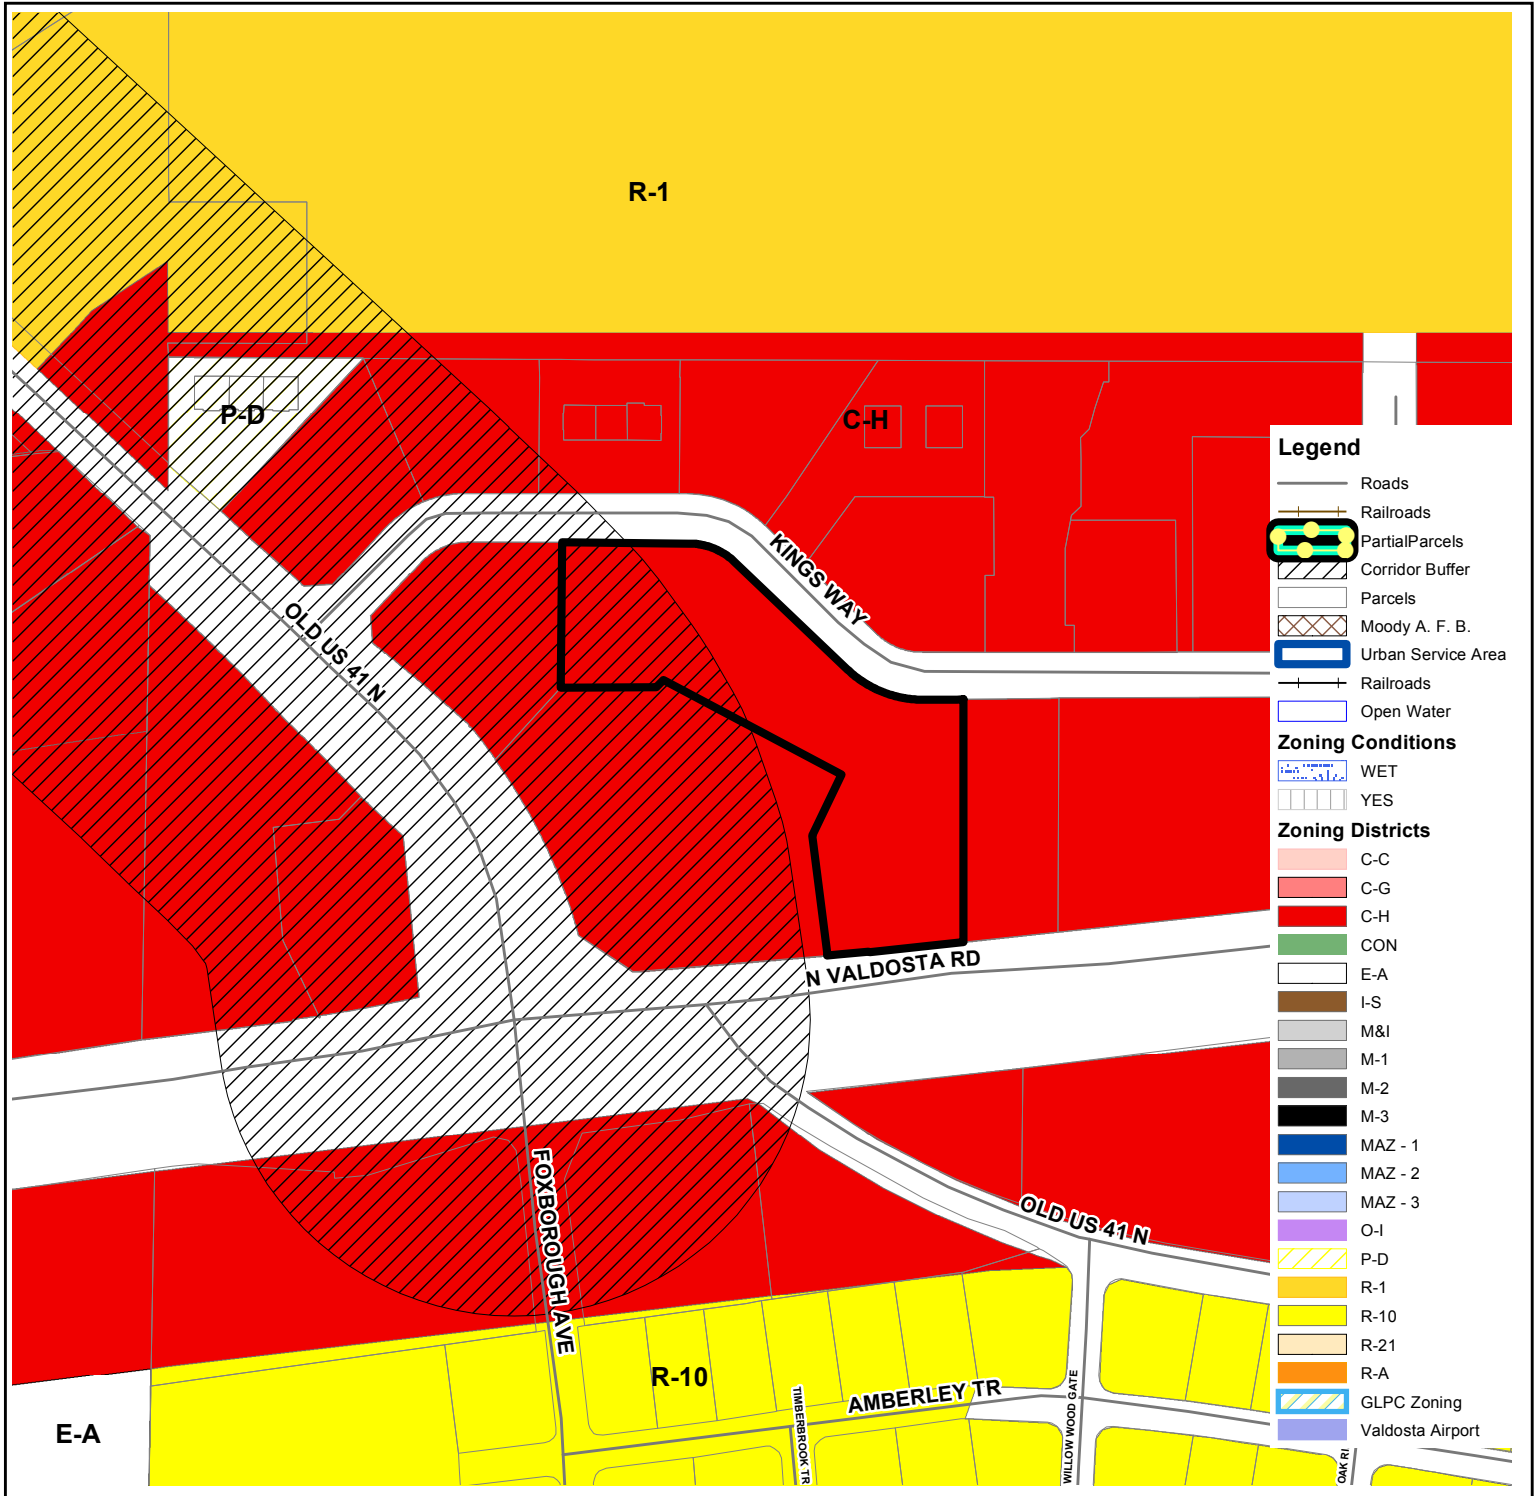

VAR-2017-18

Zoning Location Map

CASS BURCH Variance Request

0

Feet
1,000