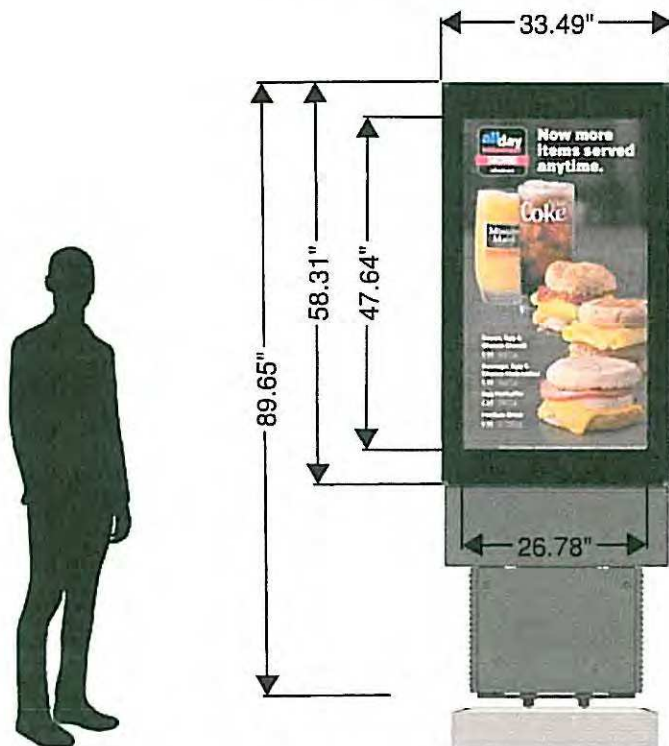

(1) PRESELL BOARD
COPY AREA = 8.85 S.F.

TOTAL COPY AREA FOR TWO MENU BOARDS
AND ONE PRESELL BOARD = 44.58 S.F.
ADDITIONAL PRESELL BOARD - 8.85 S.F.
TOTAL S.F. = 53.43 S.F.
ALLOWABLE S.F. BY CODE - 48 S.F.

VARIANCE REQUEST FOR 5.43 ADDITIONAL S.F.