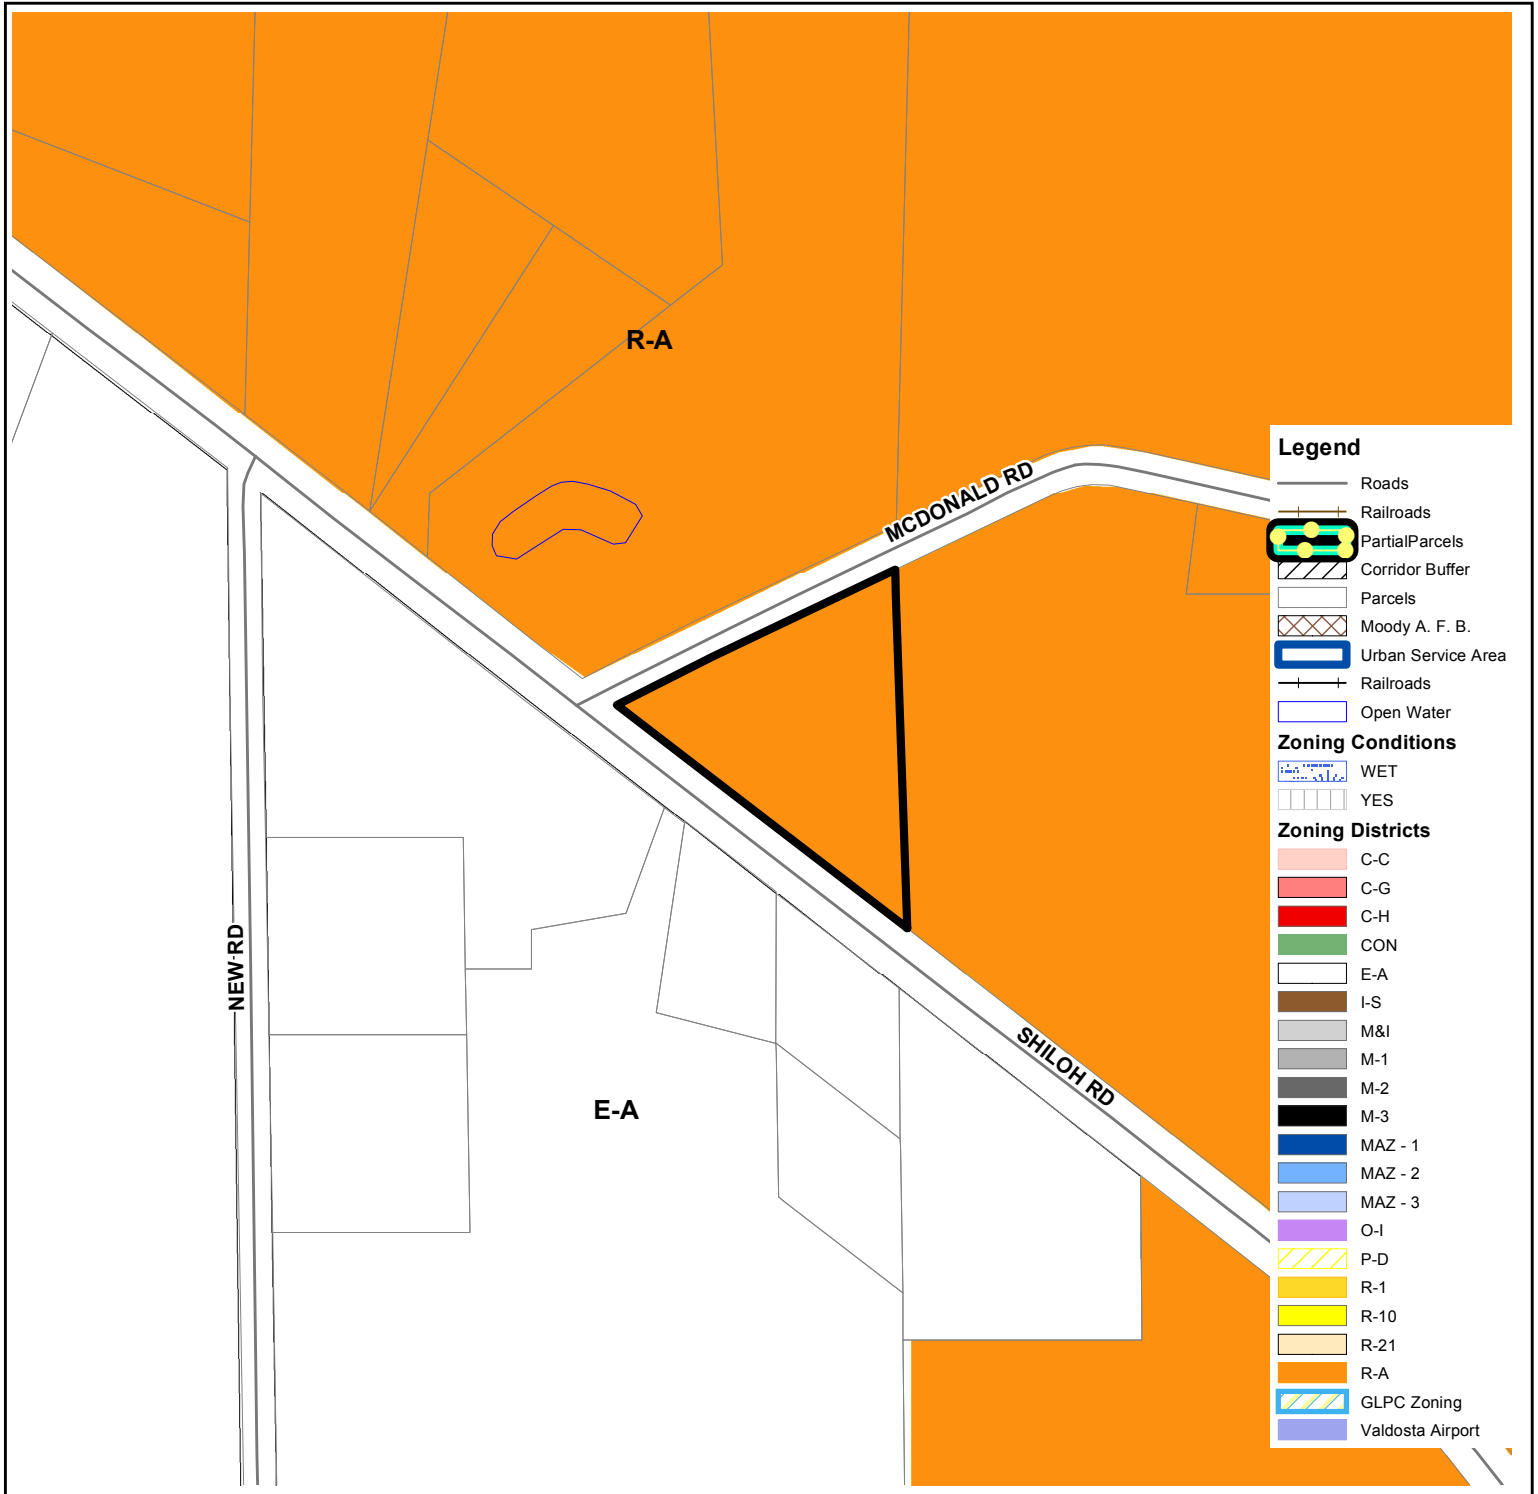

VAR-2018-11

Zoning Location Map

LUCIA MARRERO
Variance Request

0

Feet
1,000

© 2008