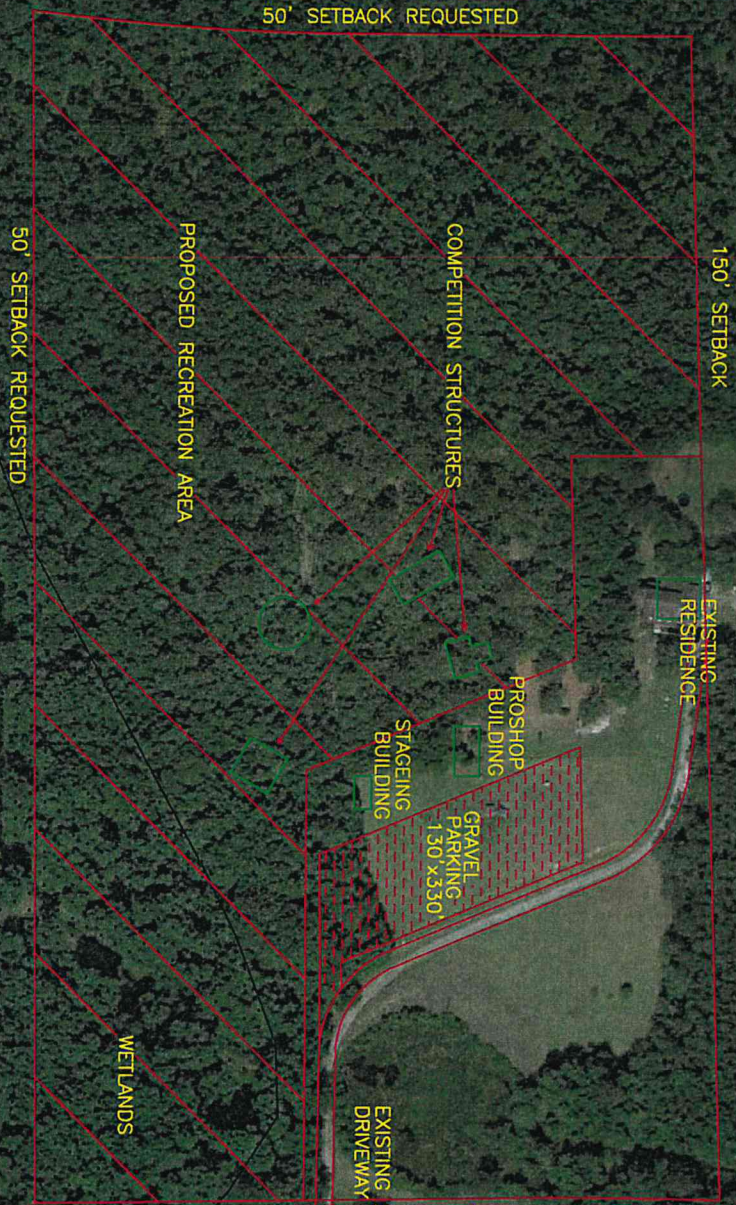

L.L. 130
LAND LOT LINE

GEORGIA SOUTHERN & FLORIDA RAILROAD

(100' R/W)

L.L. 129

Google Earth
©2016 Google

R/W

R/W

R/W

R/W

R/W

R/W

R/W

R/W

R/W

R/W

R/W

KNIGHTS ACADEMY RD.

(60' R/W)

W

S

E

500 ft