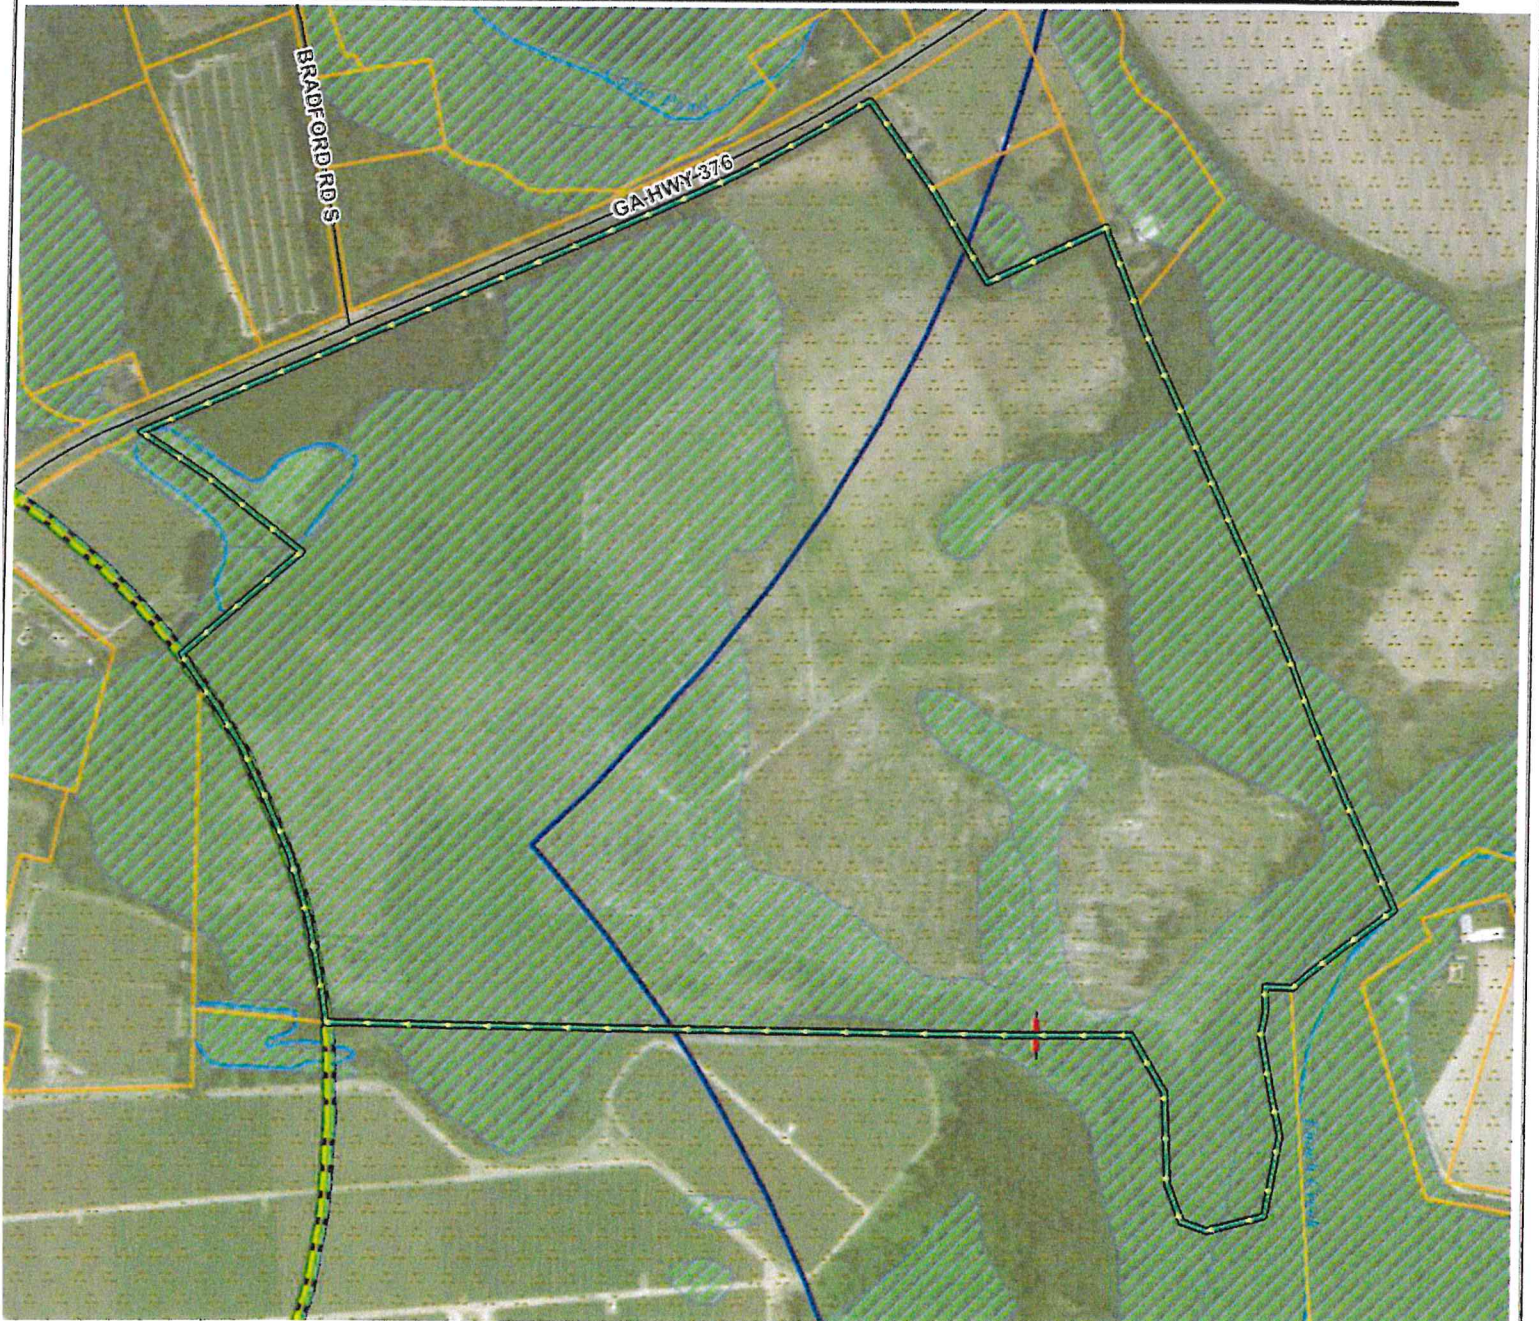

VAR-2019-09

WRPDO Site Map

Legend

— Roads	□ Open Water
+ Railroads	▒ Valdosta Airport
▒ Park	▨ Wetlands
▣ City Limits	▤ 100 Yr Flood
● Crashzone	— Hydrology
▤ Crashzone West	⋯ Drastic
▭ Urban Service Area	▨ Recharge Areas
	▭ Parcels

TYCOR FARMS Variance Request

Visit VALOR on the web at: WWW.VALORGIS.COM