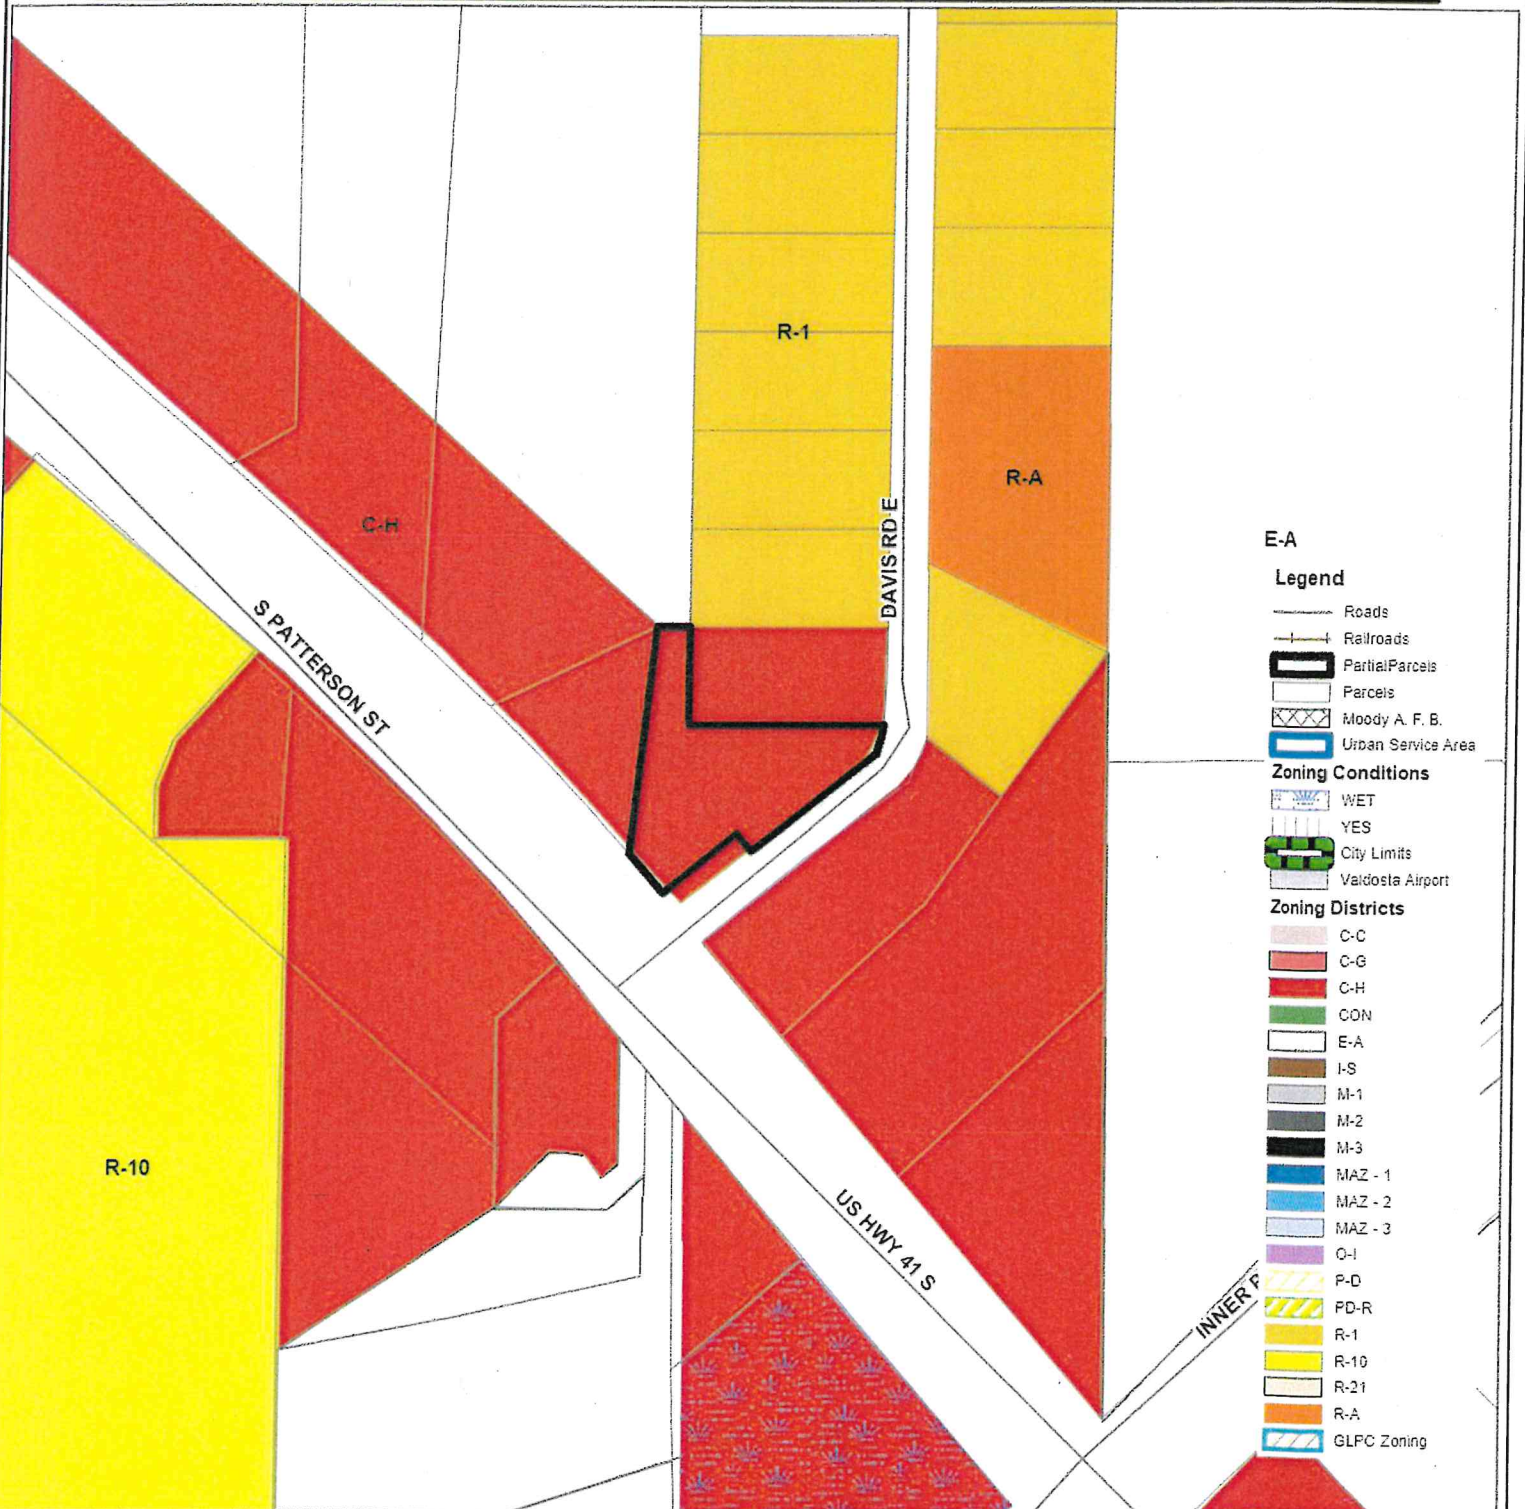

VAR-2019-17

Zoning Location Map

RENO'S ADD ON
Variance Request

E-A

Legend

- Roads
- Railroads
- Partial Parcels
- Parcels
- Moody A. F. B.
- Urban Service Area

Zoning Conditions

- WET
- YES
- City Limits
- Valdosta Airport

Zoning Districts

- C-C
- C-G
- C-H
- CON
- E-A
- I-S
- M-1
- M-2
- M-3
- MAZ - 1
- MAZ - 2
- MAZ - 3
- O-I
- P-D
- PD-R
- R-1
- R-10
- R-21
- R-A
- GLPC Zoning

Feet

0 600