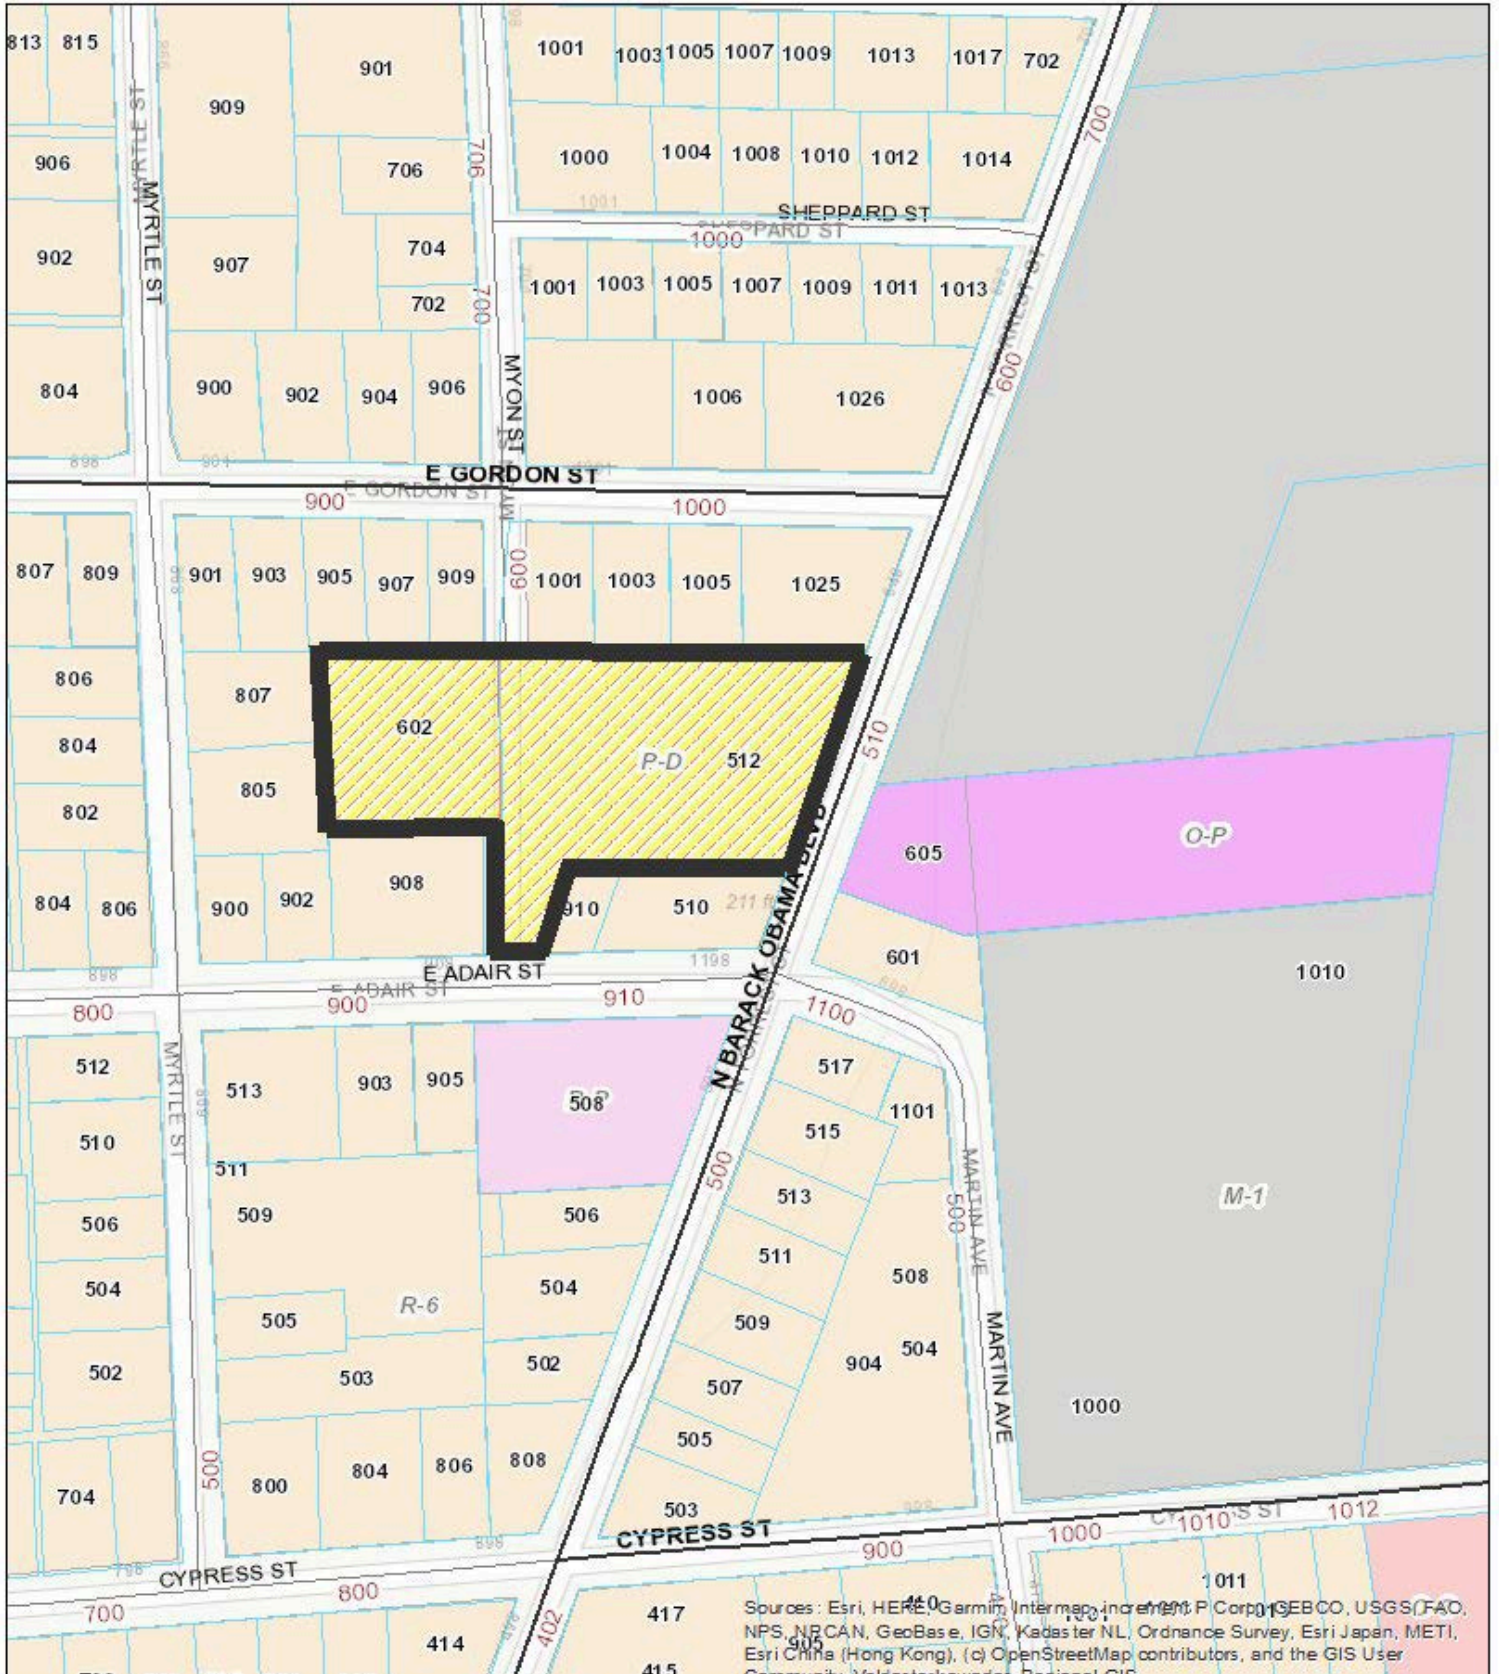

APP-2023-03 Zoning Location Map

Little Angels Pre-School & Child Care Center 512 N. Barack Obama Blvd
Variance Request

Current Zoning: P-D

Tax Map: 0118B Parcel: 232

** Map NOT to scale

Map Data Source: VALOR GIS November 2022