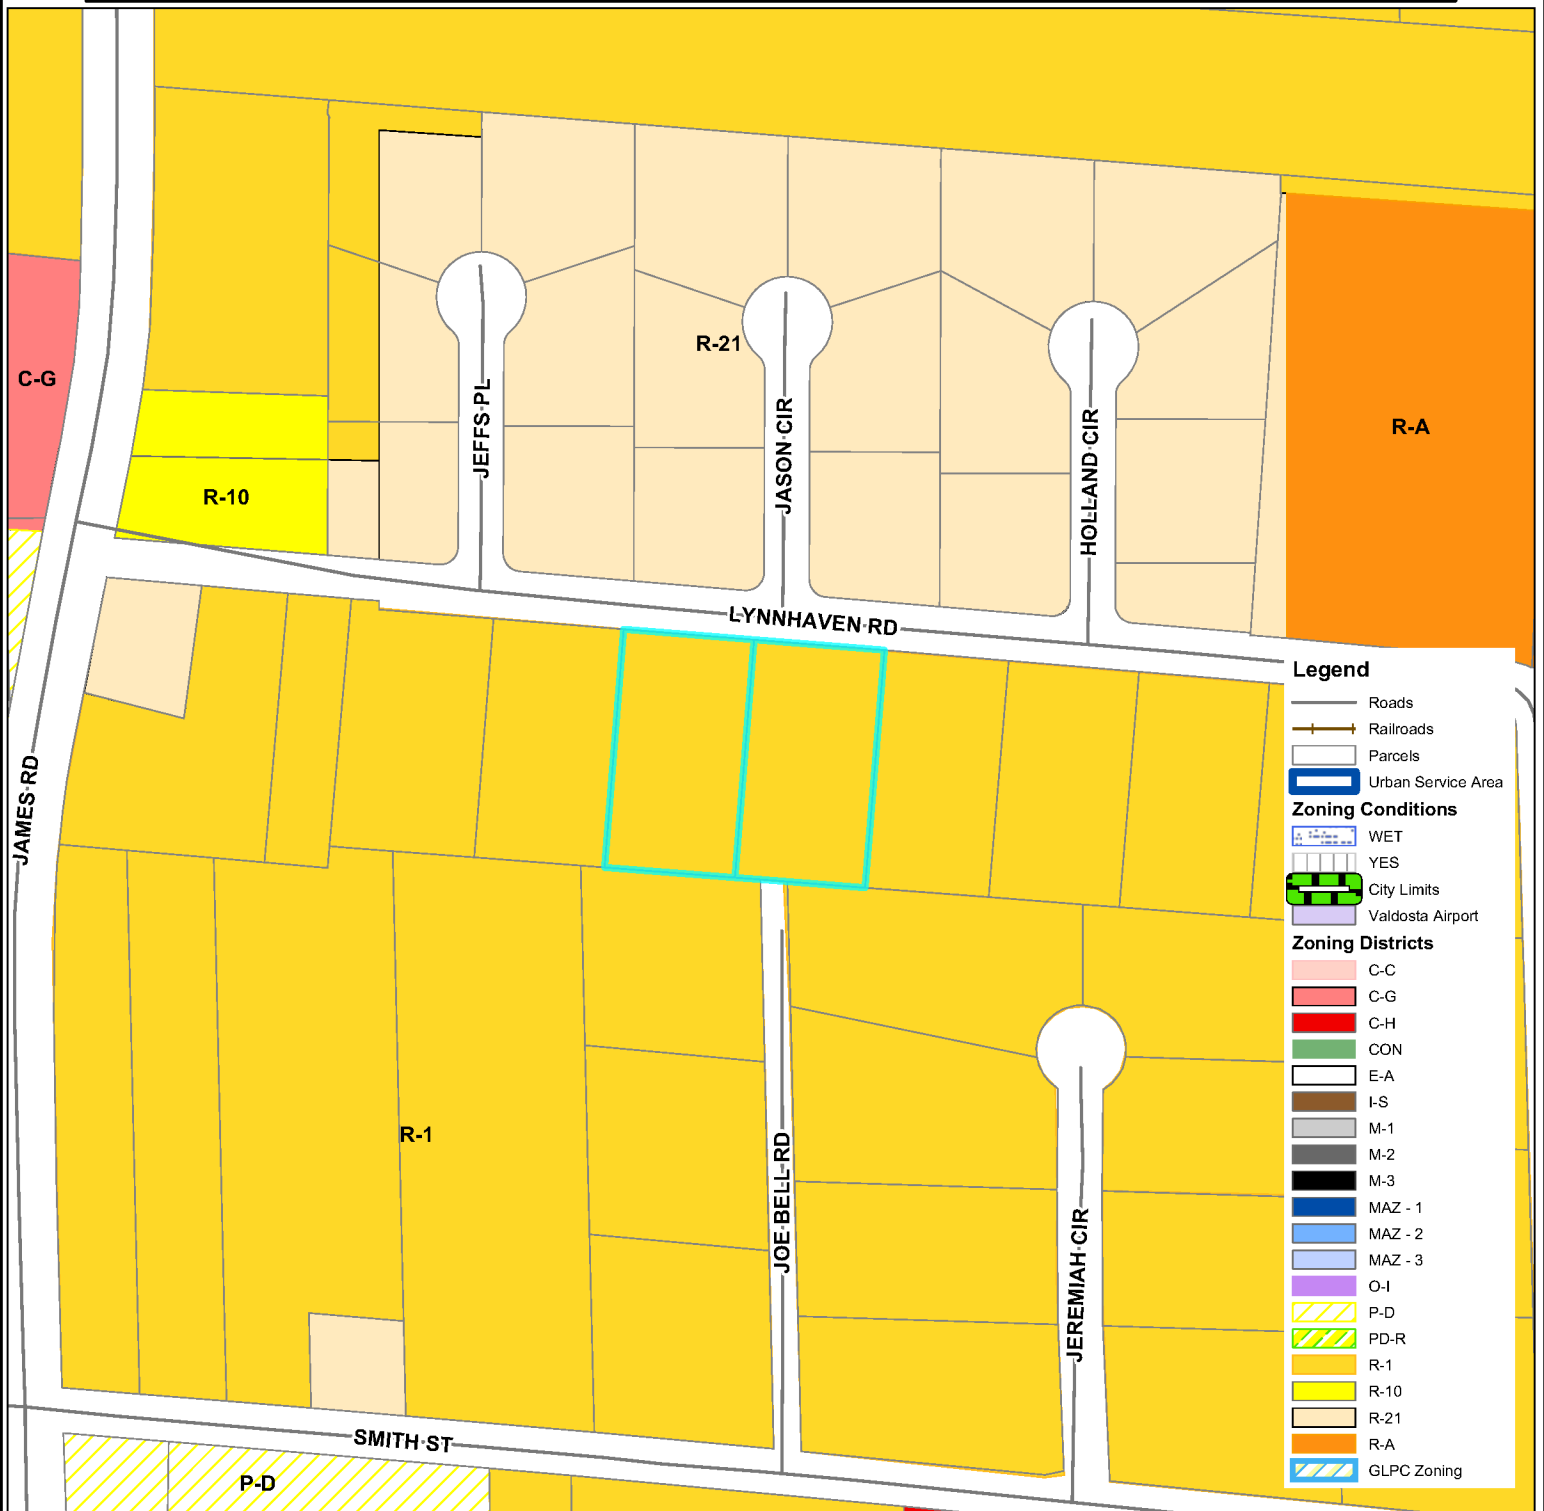

# Zoning Location Map

## Parkstone/Lynnhaven Variance Request

**Legend**

- Roads
- Railroads
- Parcels
- Urban Service Area
- Zoning Conditions**
- WET
- YES
- City Limits
- Valdosta Airport
- Zoning Districts**
- C-C
- C-G
- C-H
- CON
- E-A
- I-S
- M-1
- M-2
- M-3
- MAZ - 1
- MAZ - 2
- MAZ - 3
- O-I
- P-D
- PD-R
- R-1
- R-10
- R-21
- R-A
- GLPC Zoning